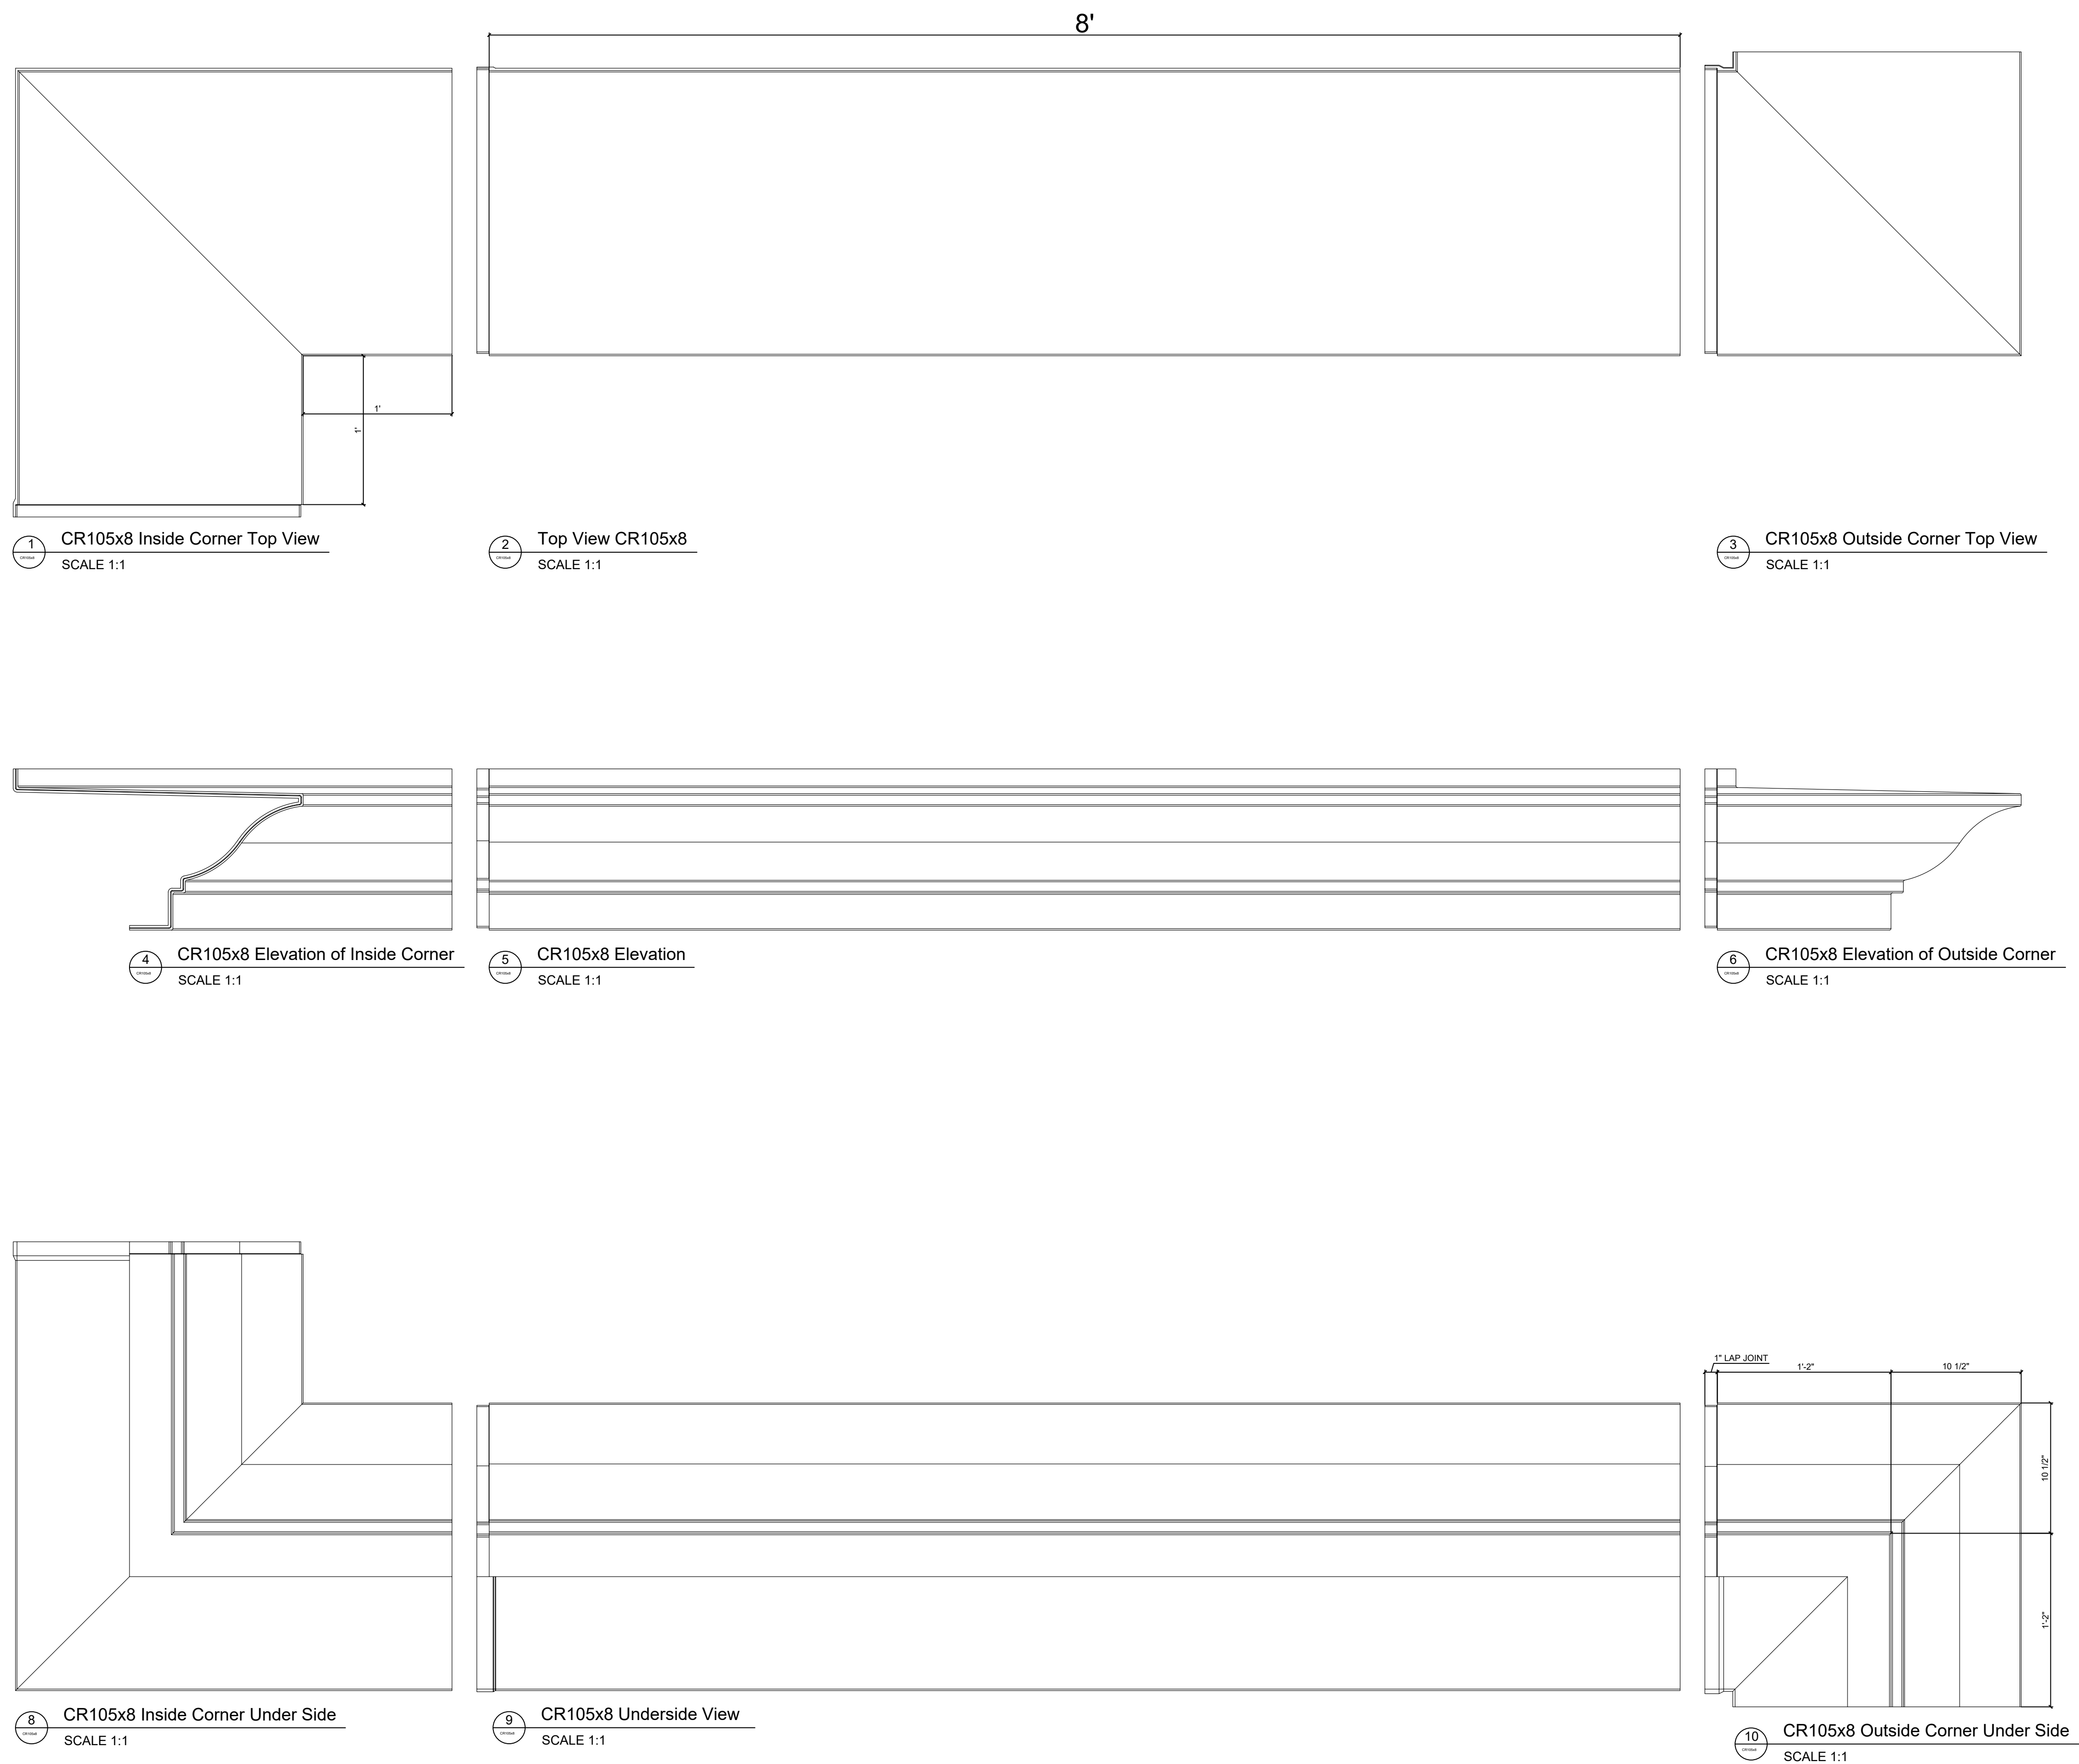

Fiberglass Cornice by Architectural Mall, Inc Available in Paint-Grade or Pre-Finished Gel Coat, Stone Finish, or Granite Finish

This is a recommendation. Actual framing to be determined by Engineer.

CR105x8

1' 1" H x 1' 11" P x 96" L

Manufactured By Architectural Mall, Inc
323 St Paul Blvd ~ Carol Stream, IL 60188

T.877-279-9993 F. 877-271-9994

www.columnsandbalustrades.com

sales@architecturalmall.com