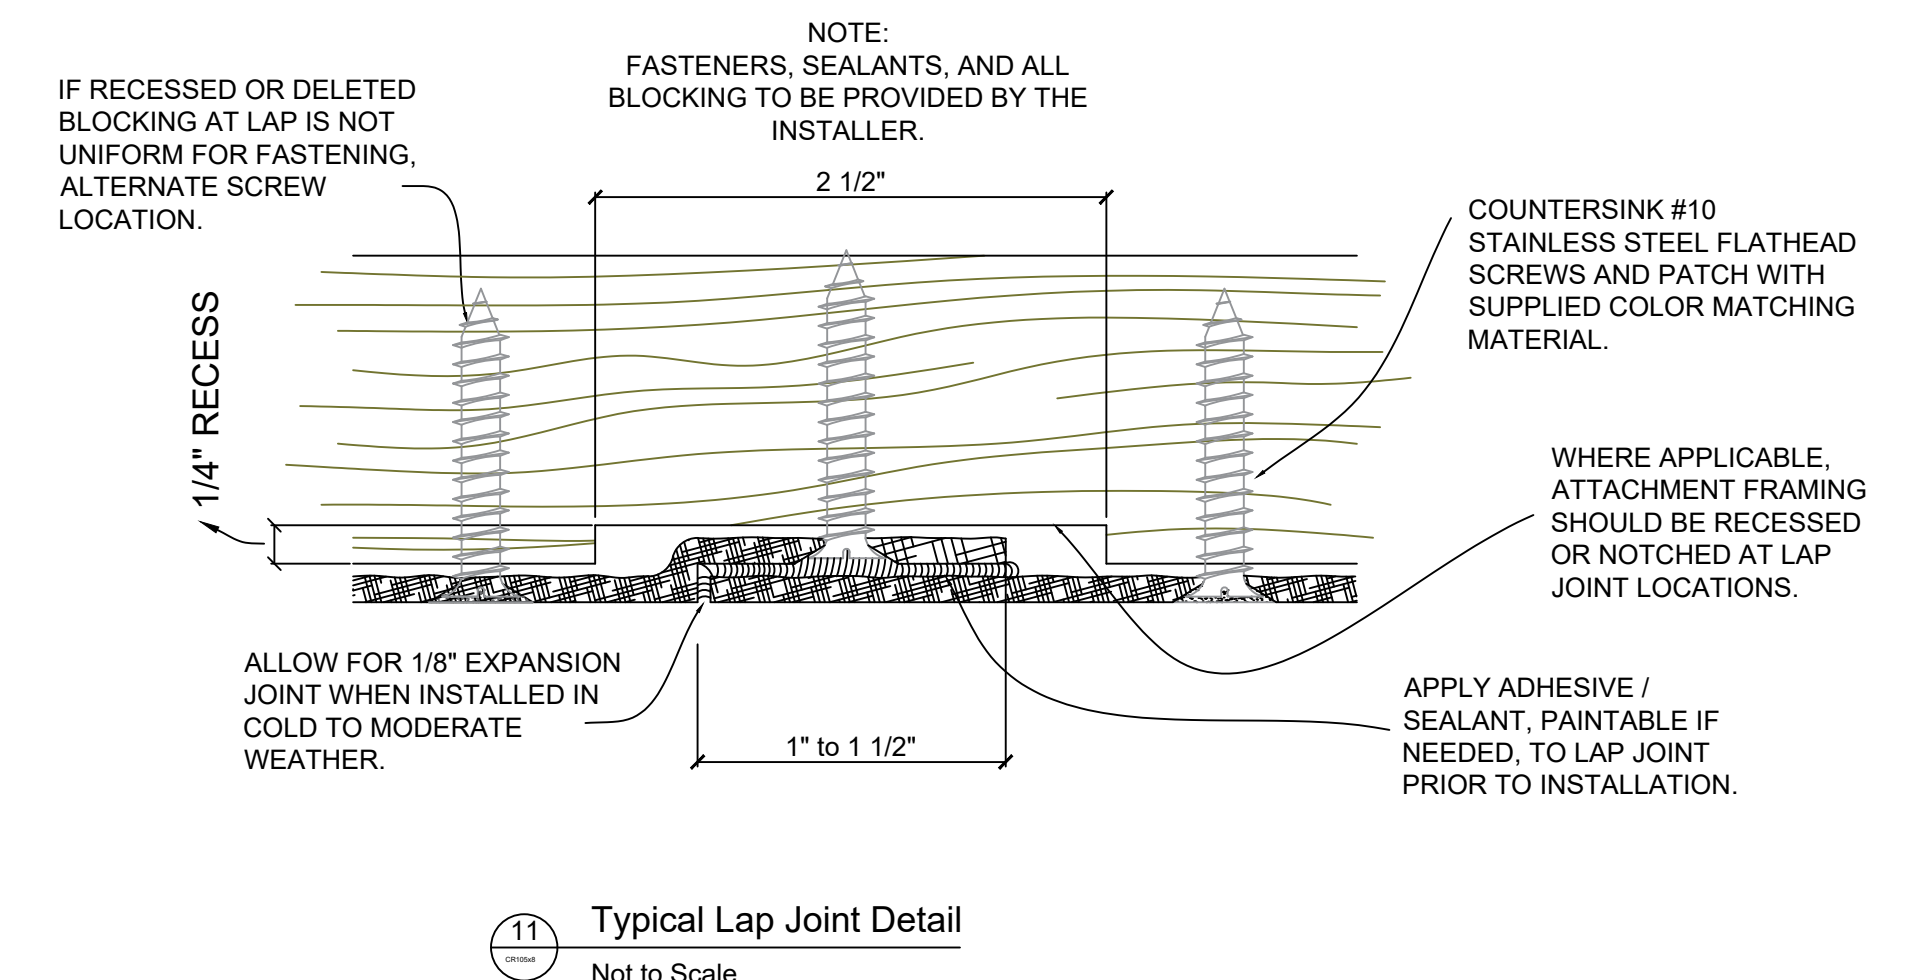

Fiberglass Cornice by Architectural Mall, Inc Available in Paint-Grade or Pre-Finished Gel Coat, Stone Finish, or Granite Finish

This is a recommendation. Actual framing to be determined by Engineer.

CR105x8

1' 1" H x 1' 11" P x 96" L

Manufactured By Architectural Mall, Inc
323 St Paul Blvd ~ Carol Stream, IL 60188

T.877-279-9993 F. 877-271-9994

www.columnsandbalustrades.com

sales@architecturalmall.com