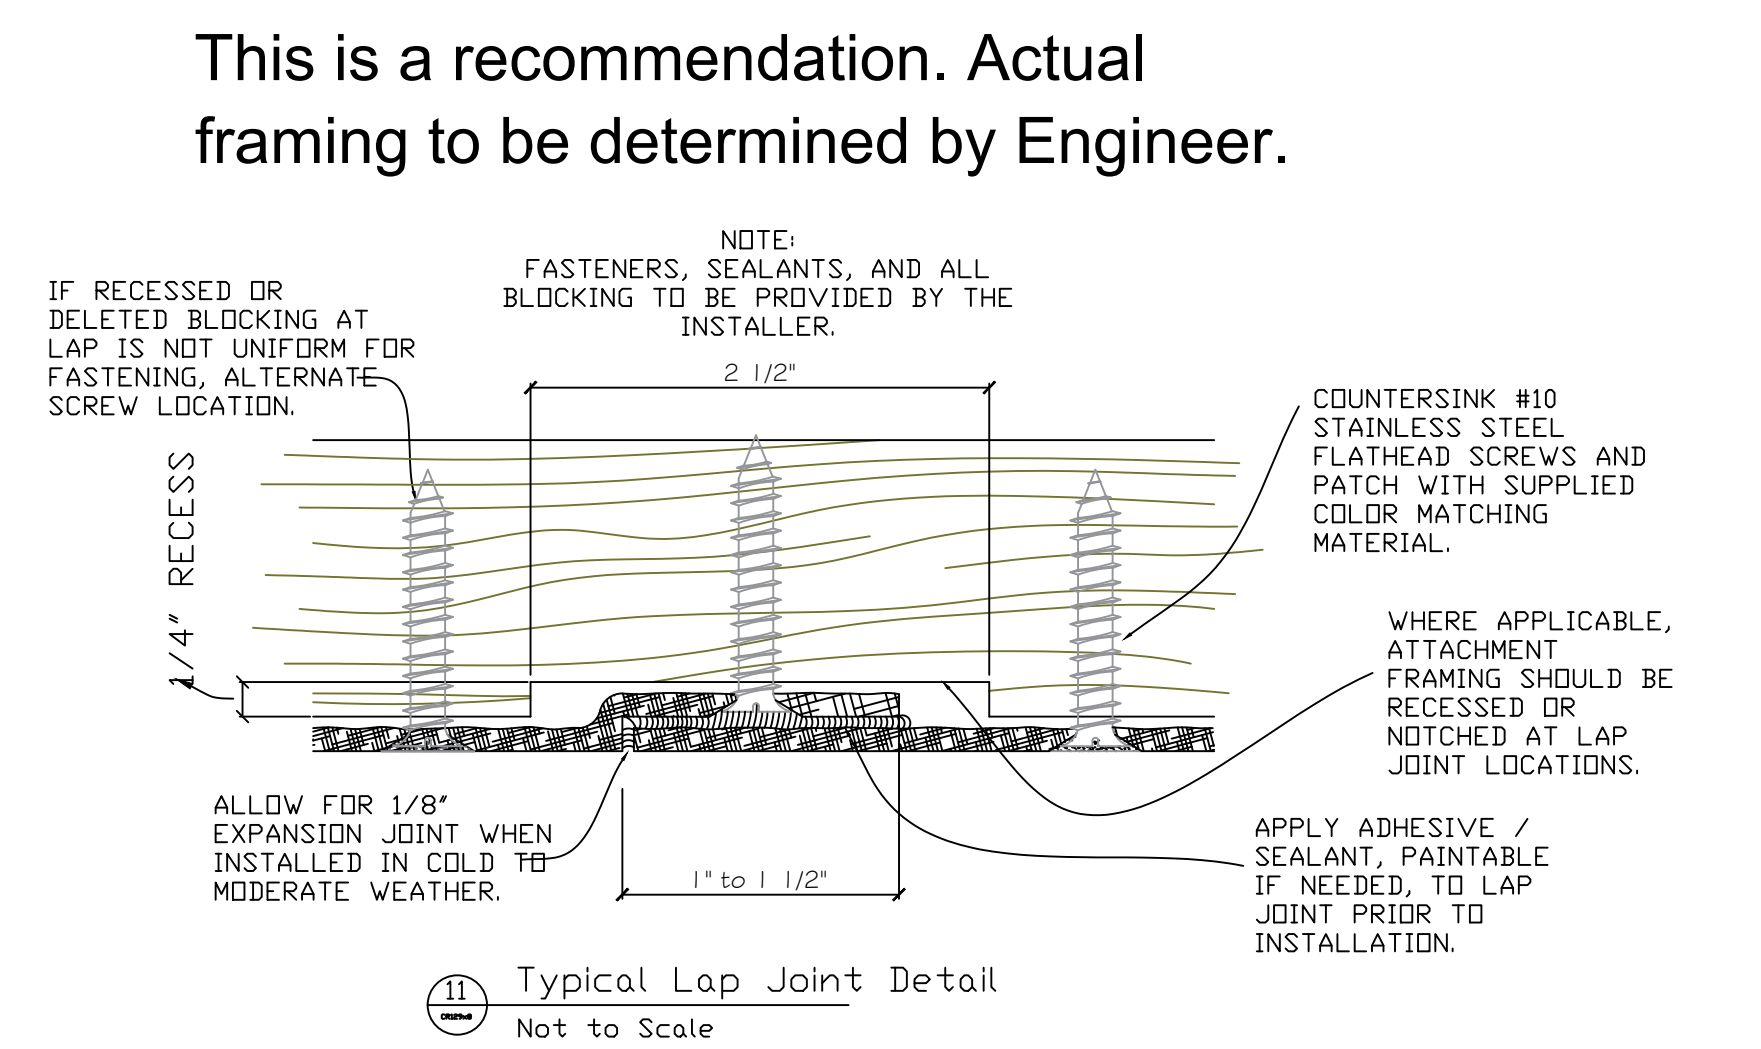

Fiberglass Cornice by Architectural Mall, Inc
Available in Paint-Grade or Pre-Finished Gel Coat,
Stone Finish, or Granite Finish

CR129x8
3' 5-3/4" H x 2'-11 9/16" P x 96" L
Manufactured By Architectural Mall, Inc
323 St Paul Blvd ~ Carol Stream, IL 60188
T.877-279-9993 F. 844-817-0480
www.columnsandbalustrades.com
sales@architecturalmall.com