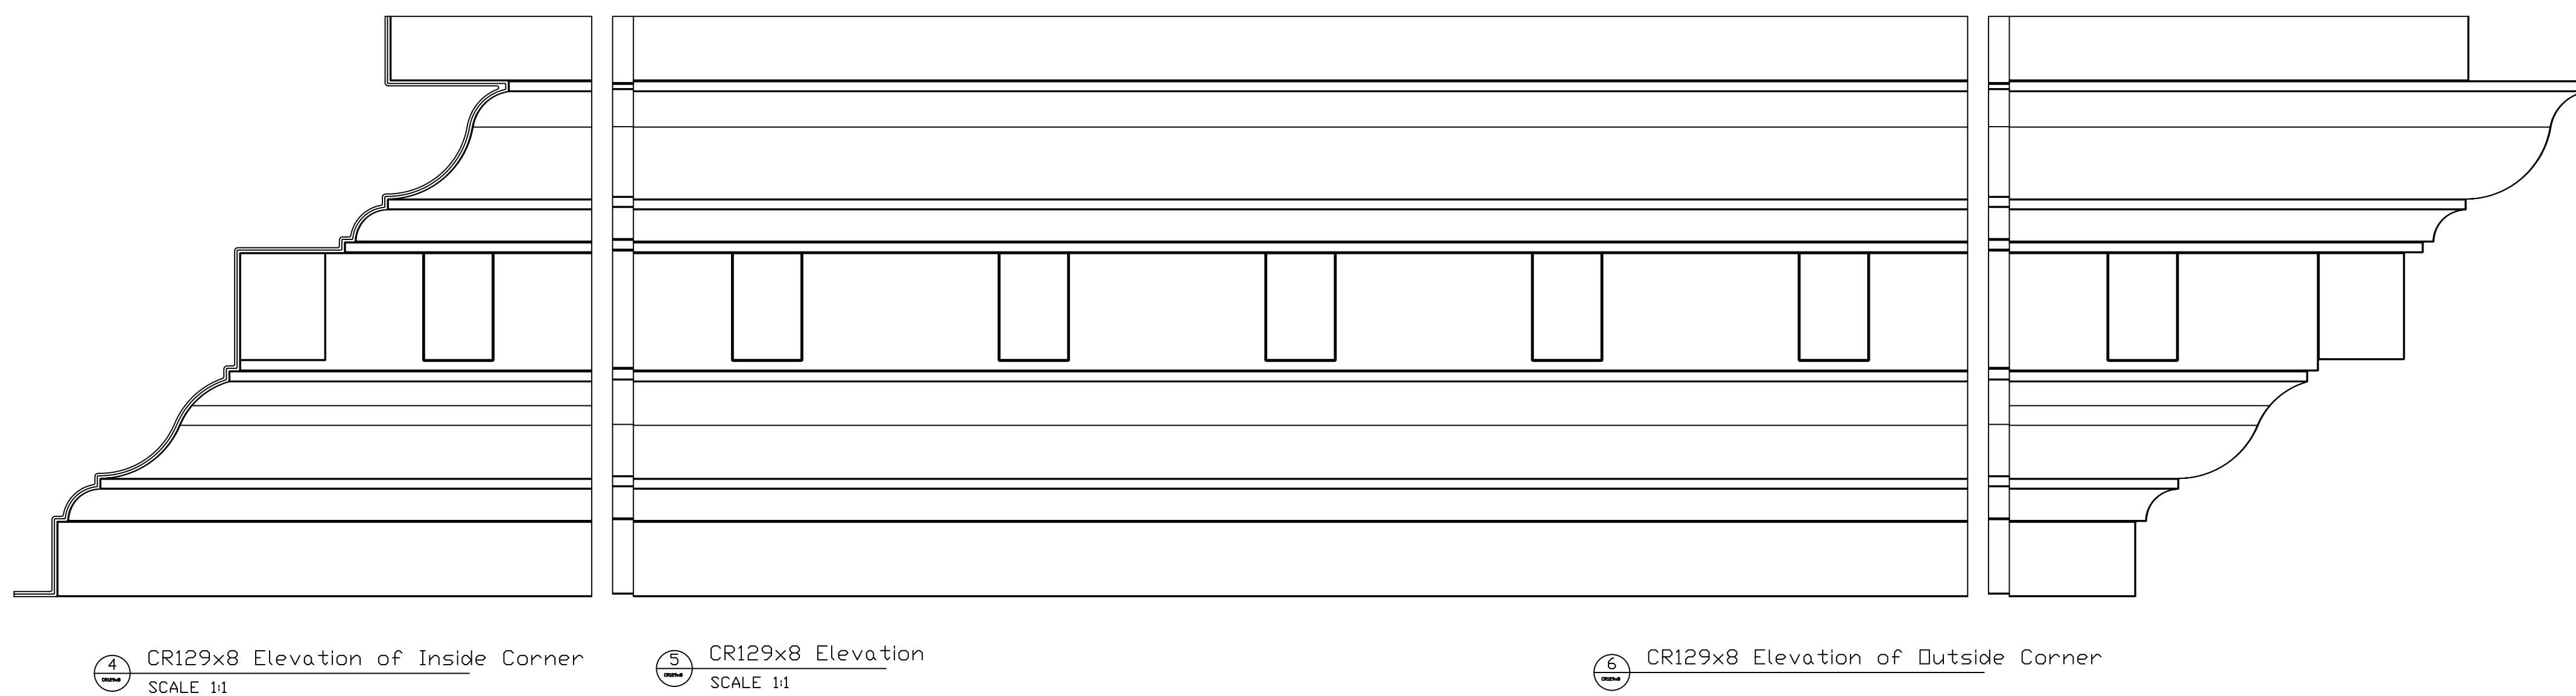

Fiberglass Cornice by Architectural Mall, Inc
Available in Paint-Grade or Pre-Finished Gel Coat,
Stone Finish, or Granite Finish

CR129x8
3' 5-3/4" H x 2'-11 9/16" P x 96" L
Manufactured By Architectural Mall, Inc
323 St Paul Blvd ~ Carol Stream, IL 60188
T.877-279-9993 F. 844-817-0480
www.columnsandbalustrades.com
sales@architecturalmall.com