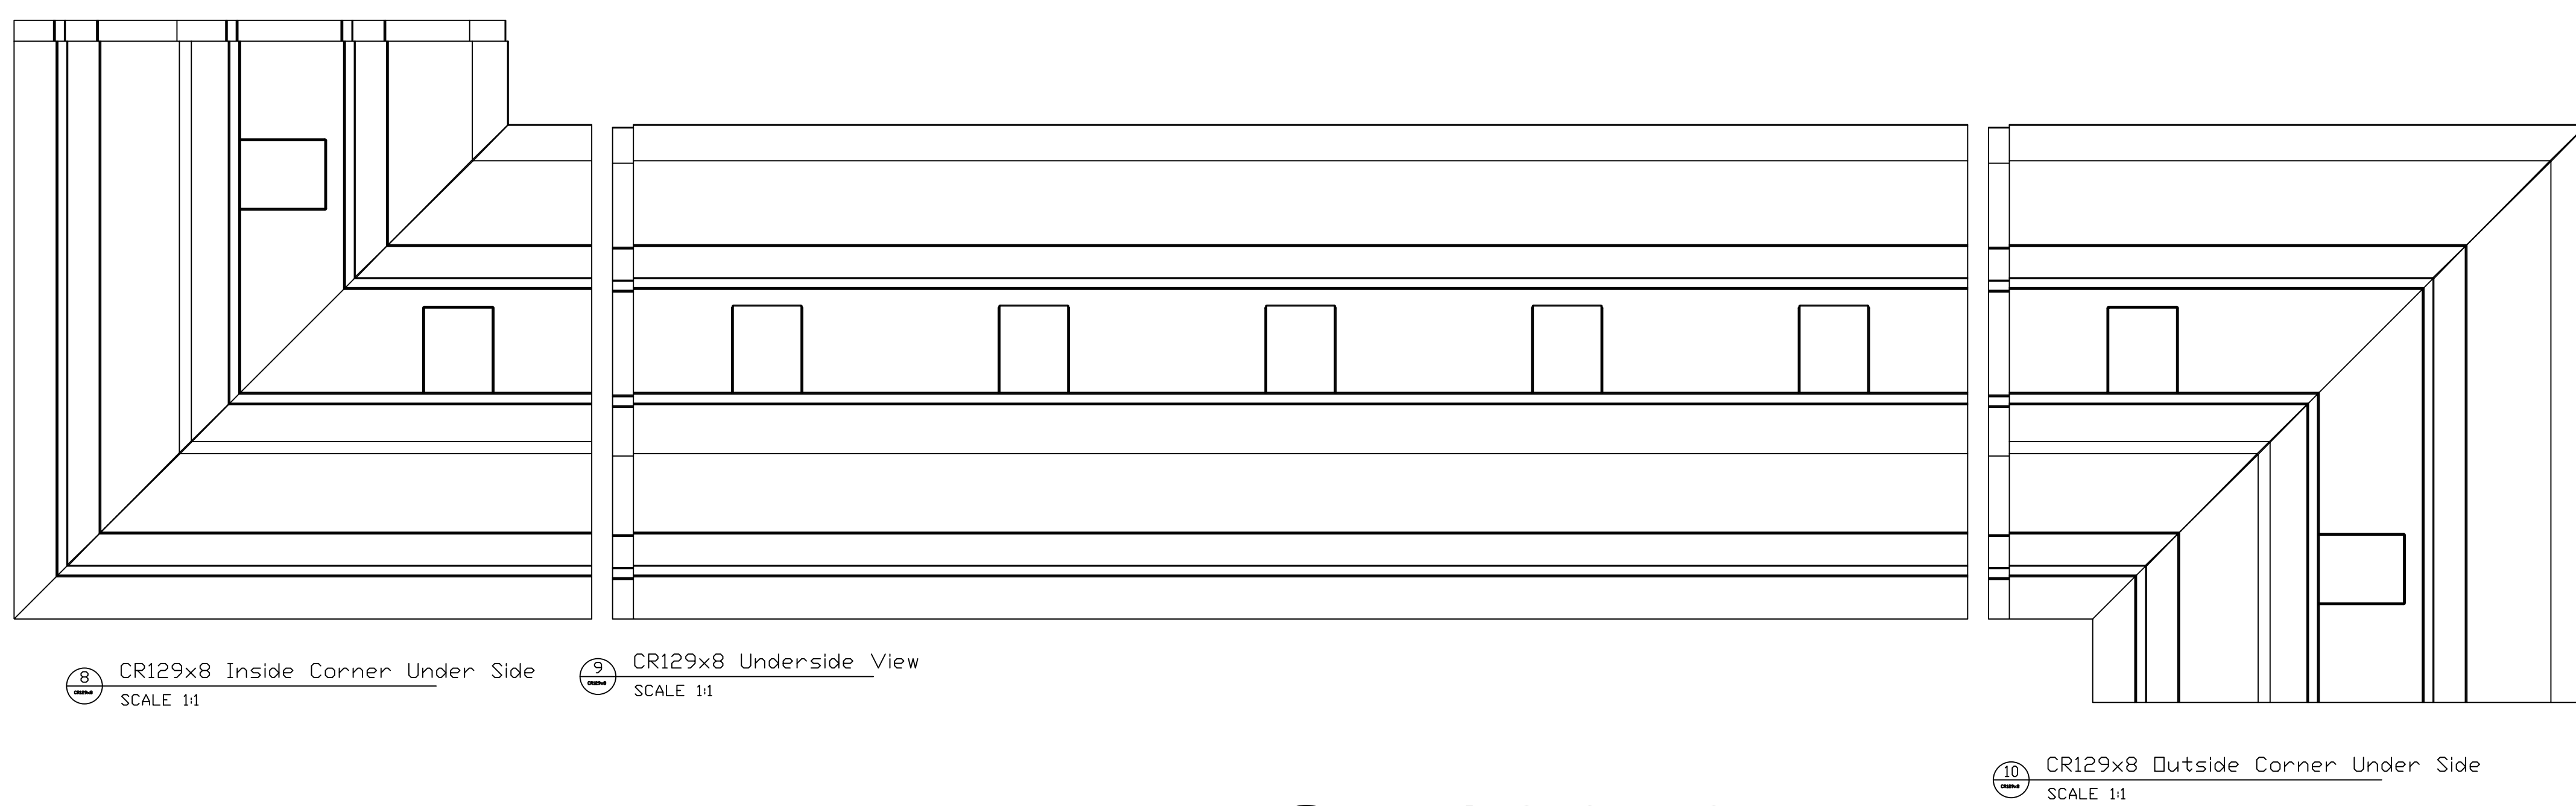

Fiberglass Cornice by Architectural Mall, Inc
Available in Paint-Grade or Pre-Finished Gel Coat,
Stone Finish, or Granite Finish

CR129x8
3' 5-3/4" H x 2'-11 9/16" P x 96" L
Manufactured By Architectural Mall, Inc
323 St Paul Blvd ~ Carol Stream, IL 60188
T.877-279-9993 F. 844-817-0480
www.columnsandbalustrades.com
sales@architecturalmall.com