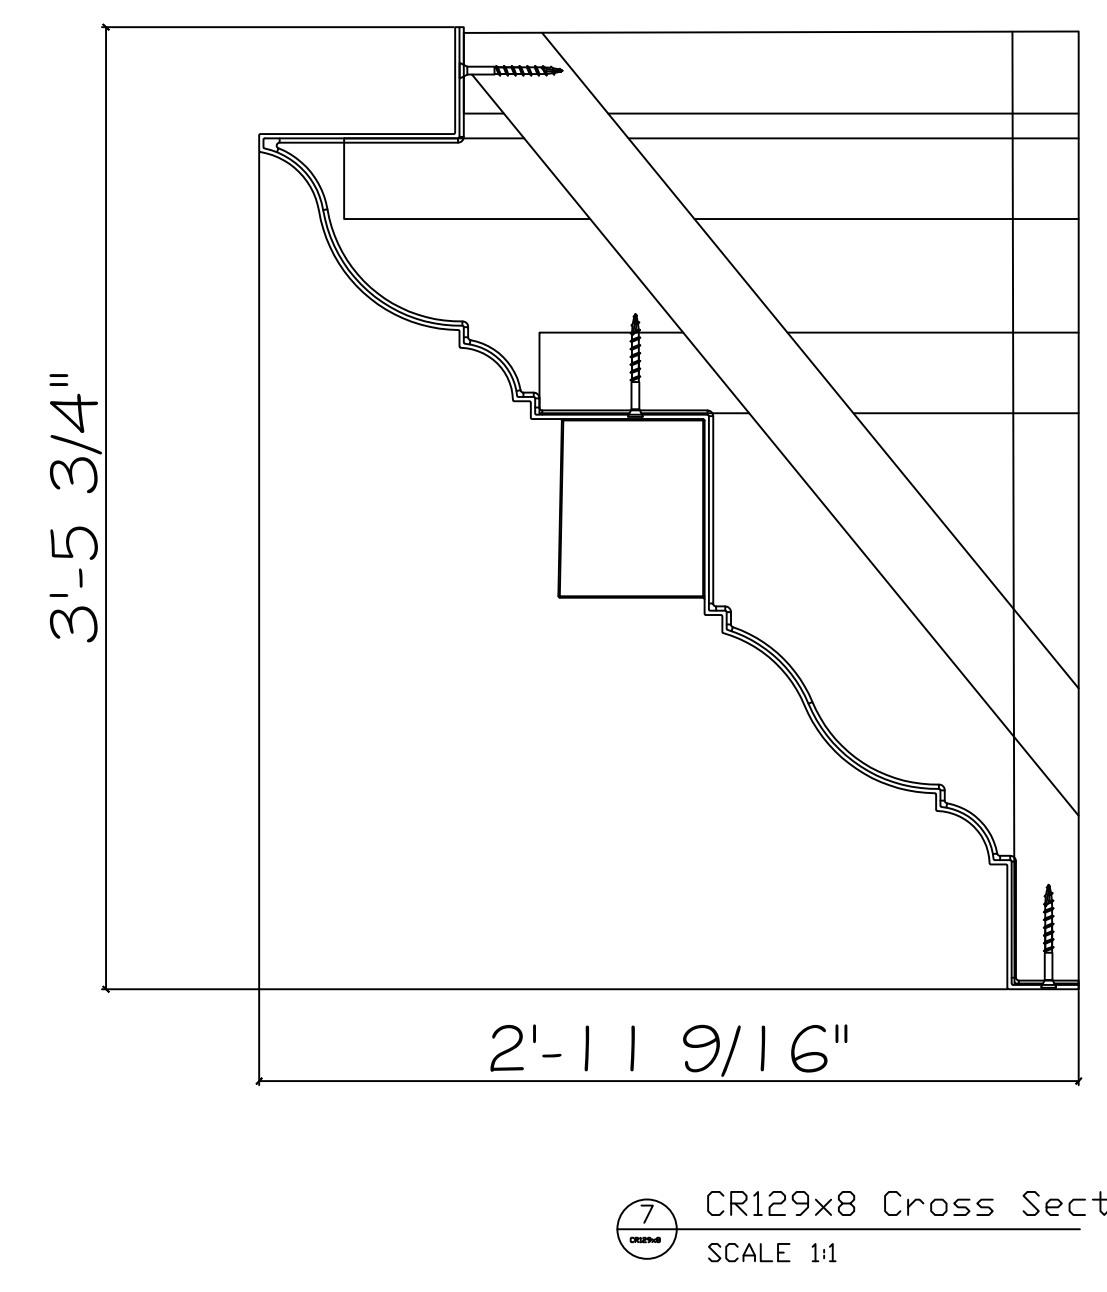

Fiberglass Cornice by Architectural Mall, Inc
Available in Paint-Grade or Pre-Finished Gel Coat,
Stone Finish, or Granite Finish

CR129x8
3' 5-3/4" H x 2'-11 9/16" P x 96" L
Manufactured By Architectural Mall, Inc
323 St Paul Blvd ~ Carol Stream, IL 60188
T.877-279-9993 F. 844-817-0480
www.columnsandbalustrades.com
sales@architecturalmall.com