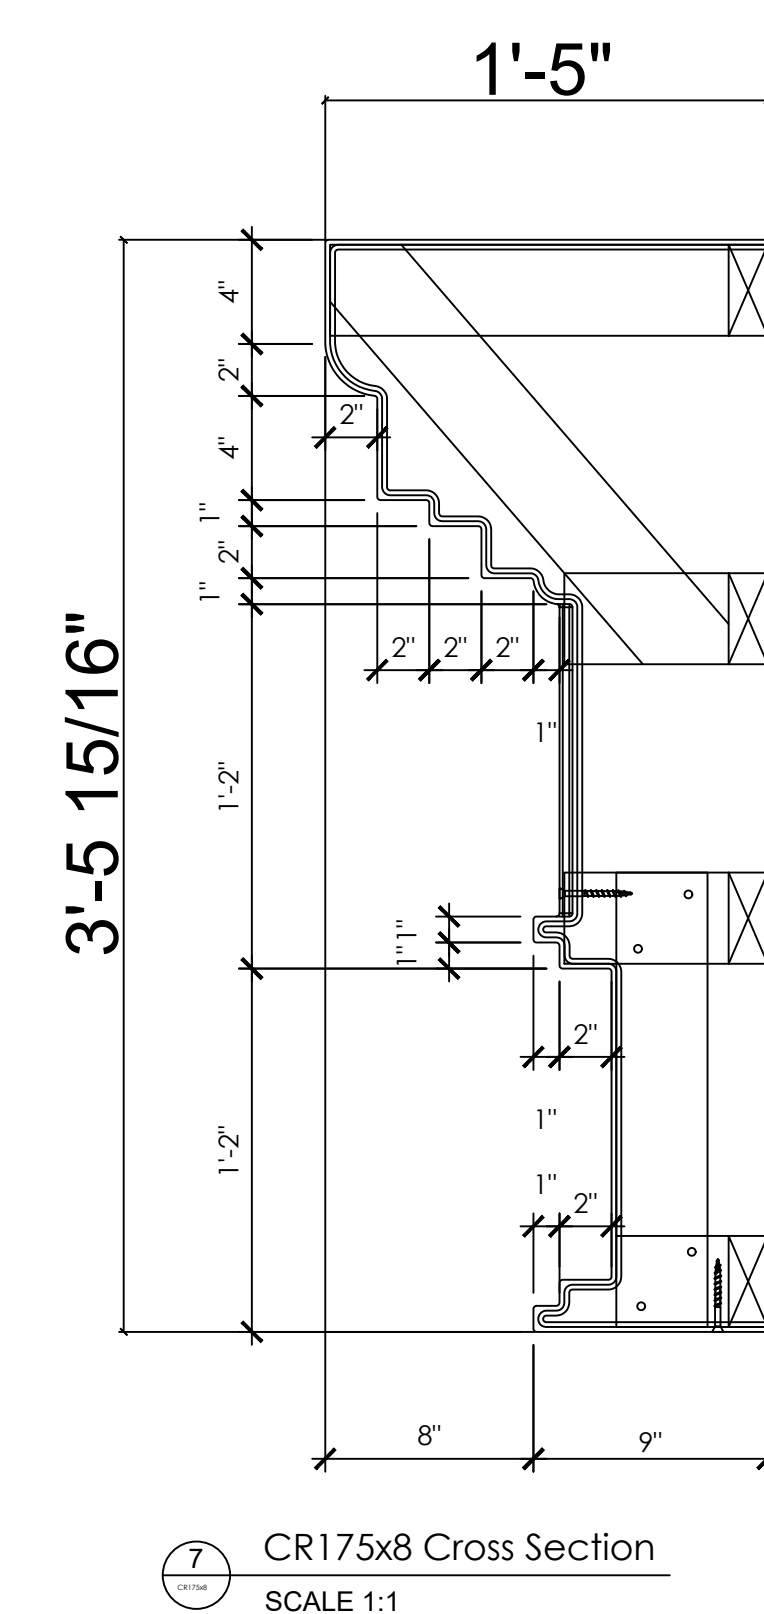

Fiberglass Cornice by Architectural Mall, Inc
Available in Paint-Grade or Pre-Finished Gel Coat,
Stone Finish, or Granite Finish