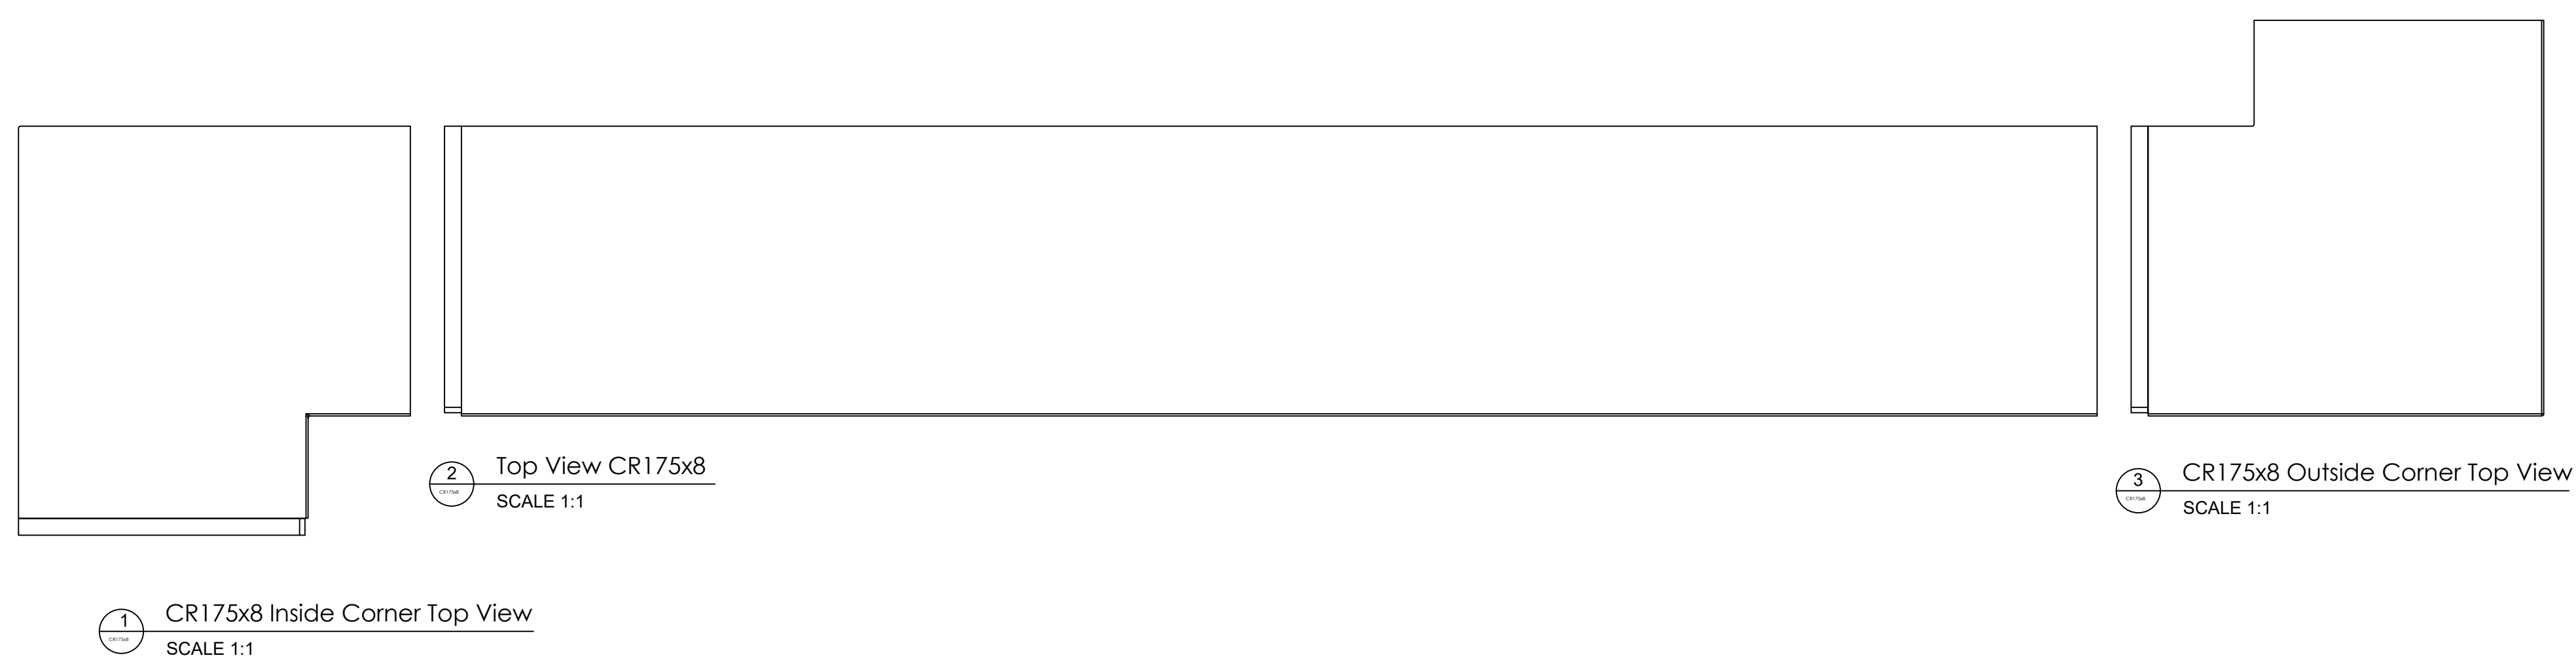

Fiberglass Cornice by Architectural Mall, Inc
Available in Paint-Grade or Pre-Finished Gel Coat,
Stone Finish, or Granite Finish