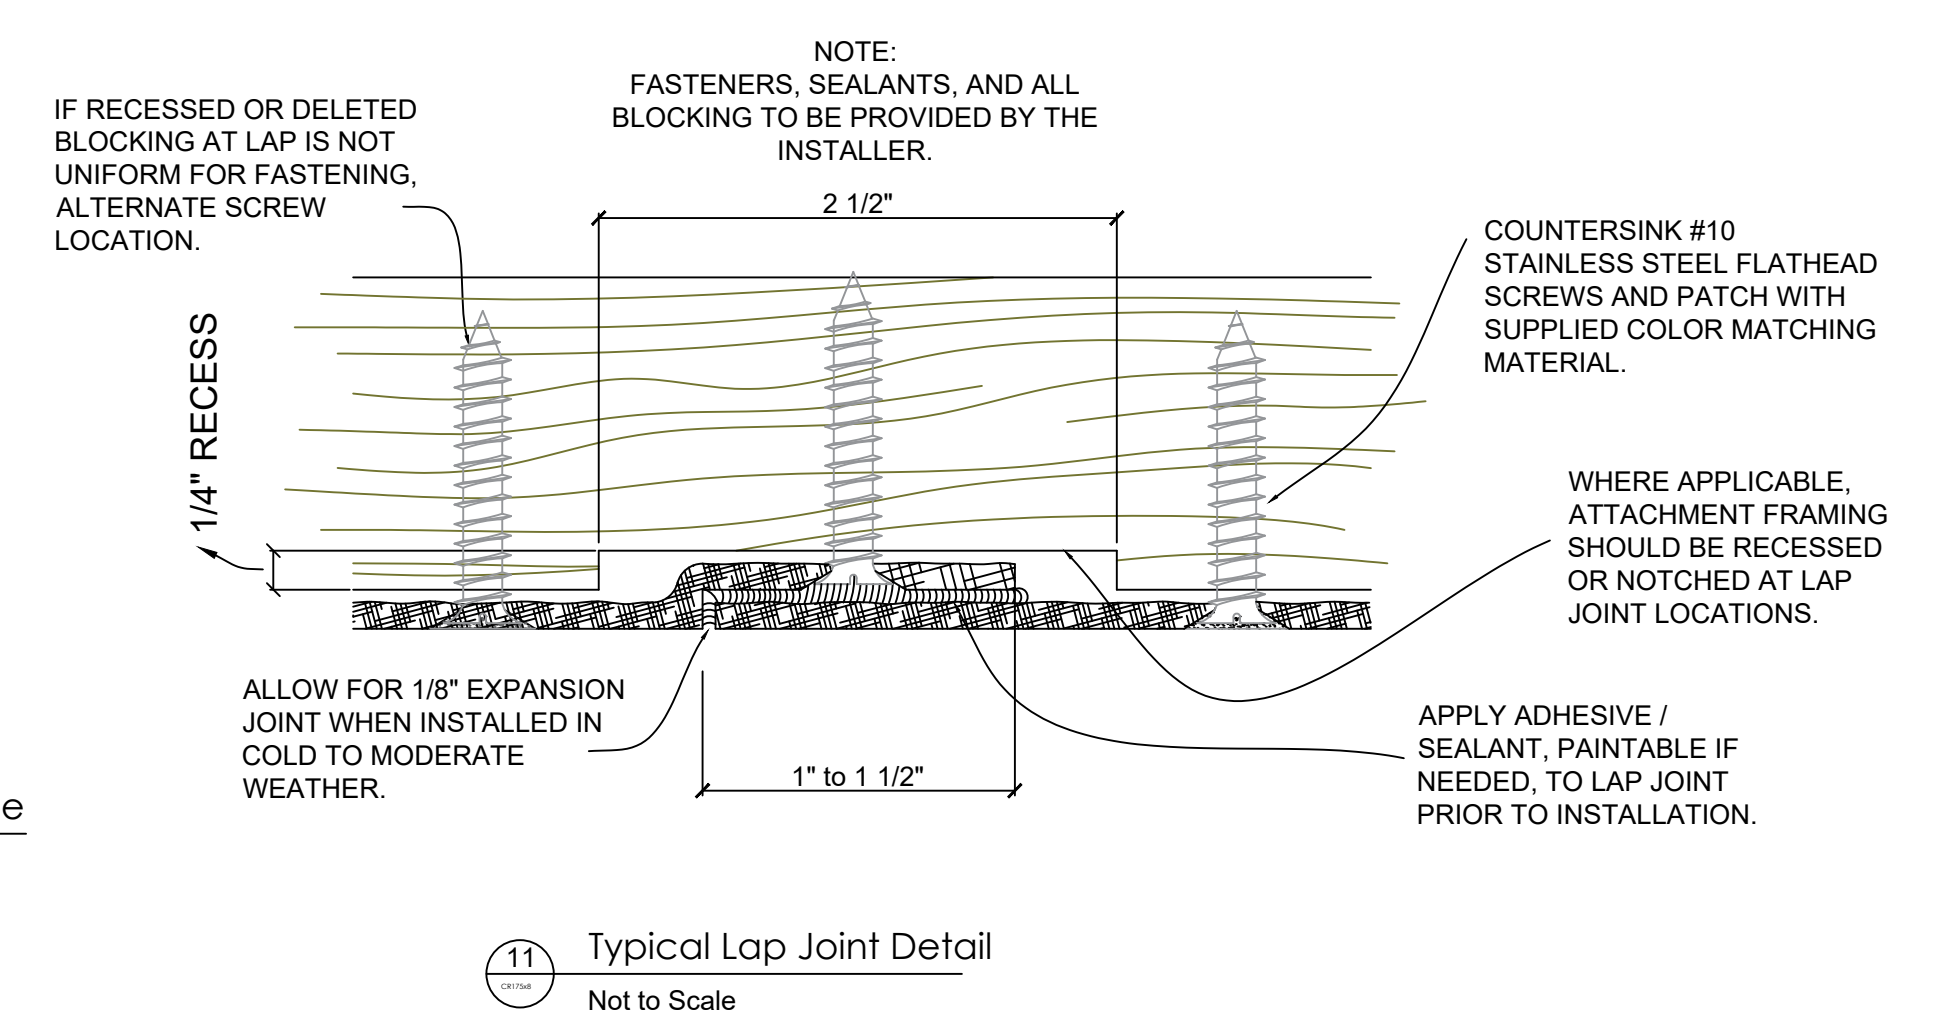

Fiberglass Cornice by Architectural Mall, Inc  
 Available in Paint-Grade or Pre-Finished Gel Coat,  
 Stone Finish, or Granite Finish

This is a recommendation. Actual framing to be determined by Engineer.

# CR175x8

3'-5 15/16" H x 1'-5" P x 96" L

Manufactured By Architectural Mall, Inc  
 642 W Winthrop Ave. Addison, IL 60101  
 T. (877) 279-9993 F. (877) 271-9994  
[www.columnsandbalustrades.com](http://www.columnsandbalustrades.com)  
[Sales@architecturalmall.com](mailto:Sales@architecturalmall.com)