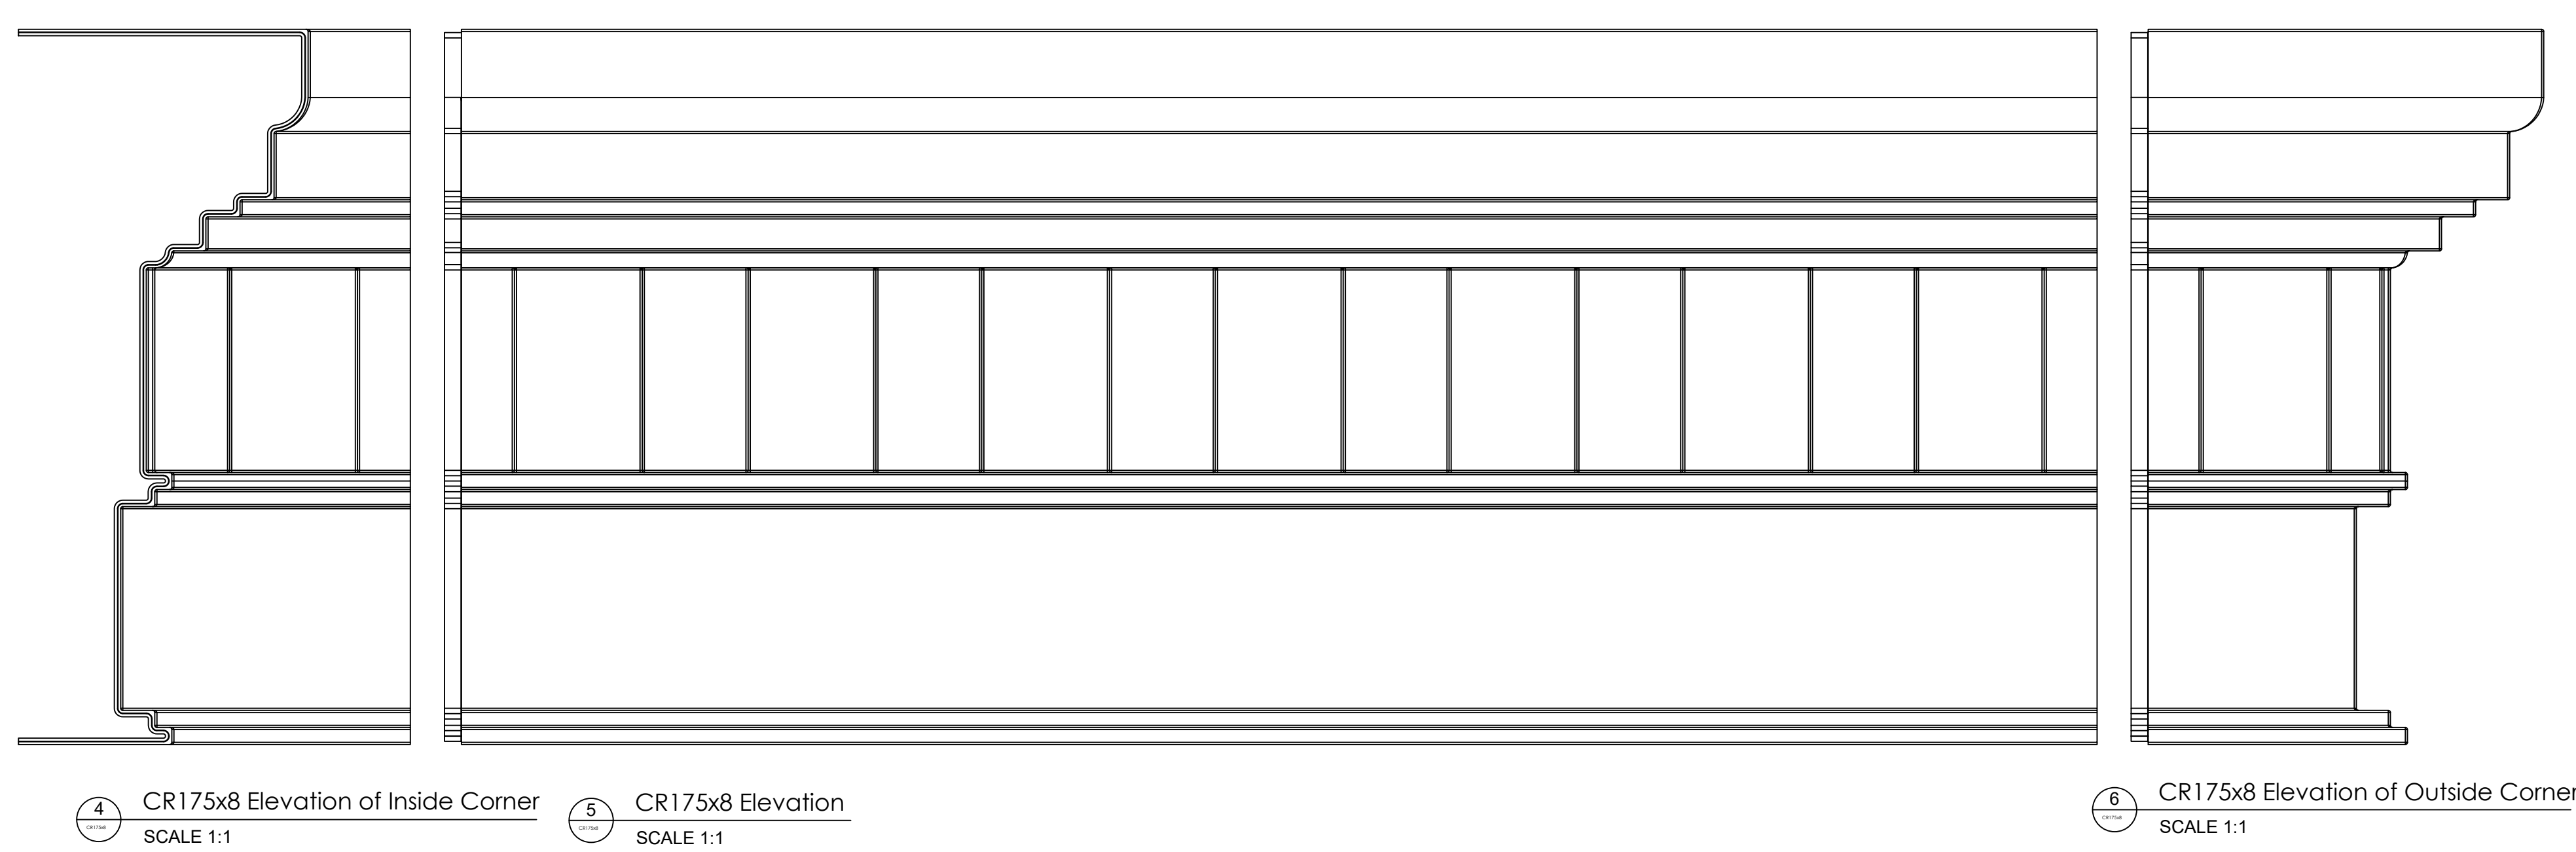

Fiberglass Cornice by Architectural Mall, Inc
Available in Paint-Grade or Pre-Finished Gel Coat,
Stone Finish, or Granite Finish