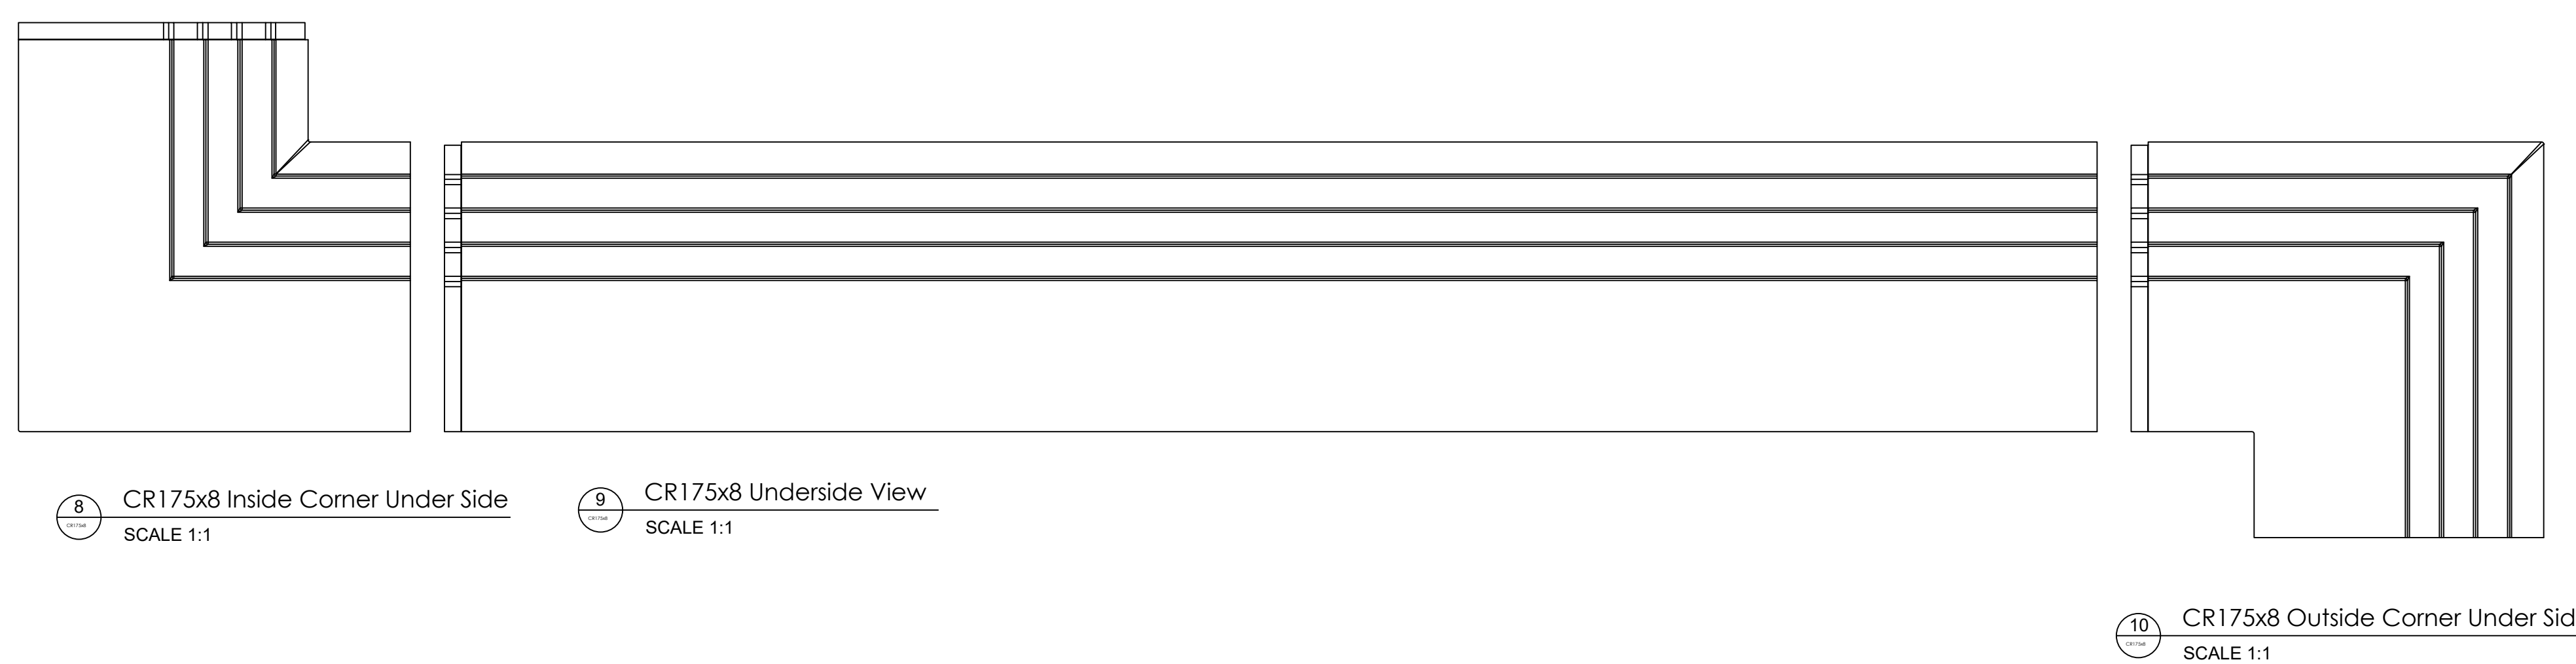

Fiberglass Cornice by Architectural Mall, Inc
Available in Paint-Grade or Pre-Finished Gel Coat,
Stone Finish, or Granite Finish