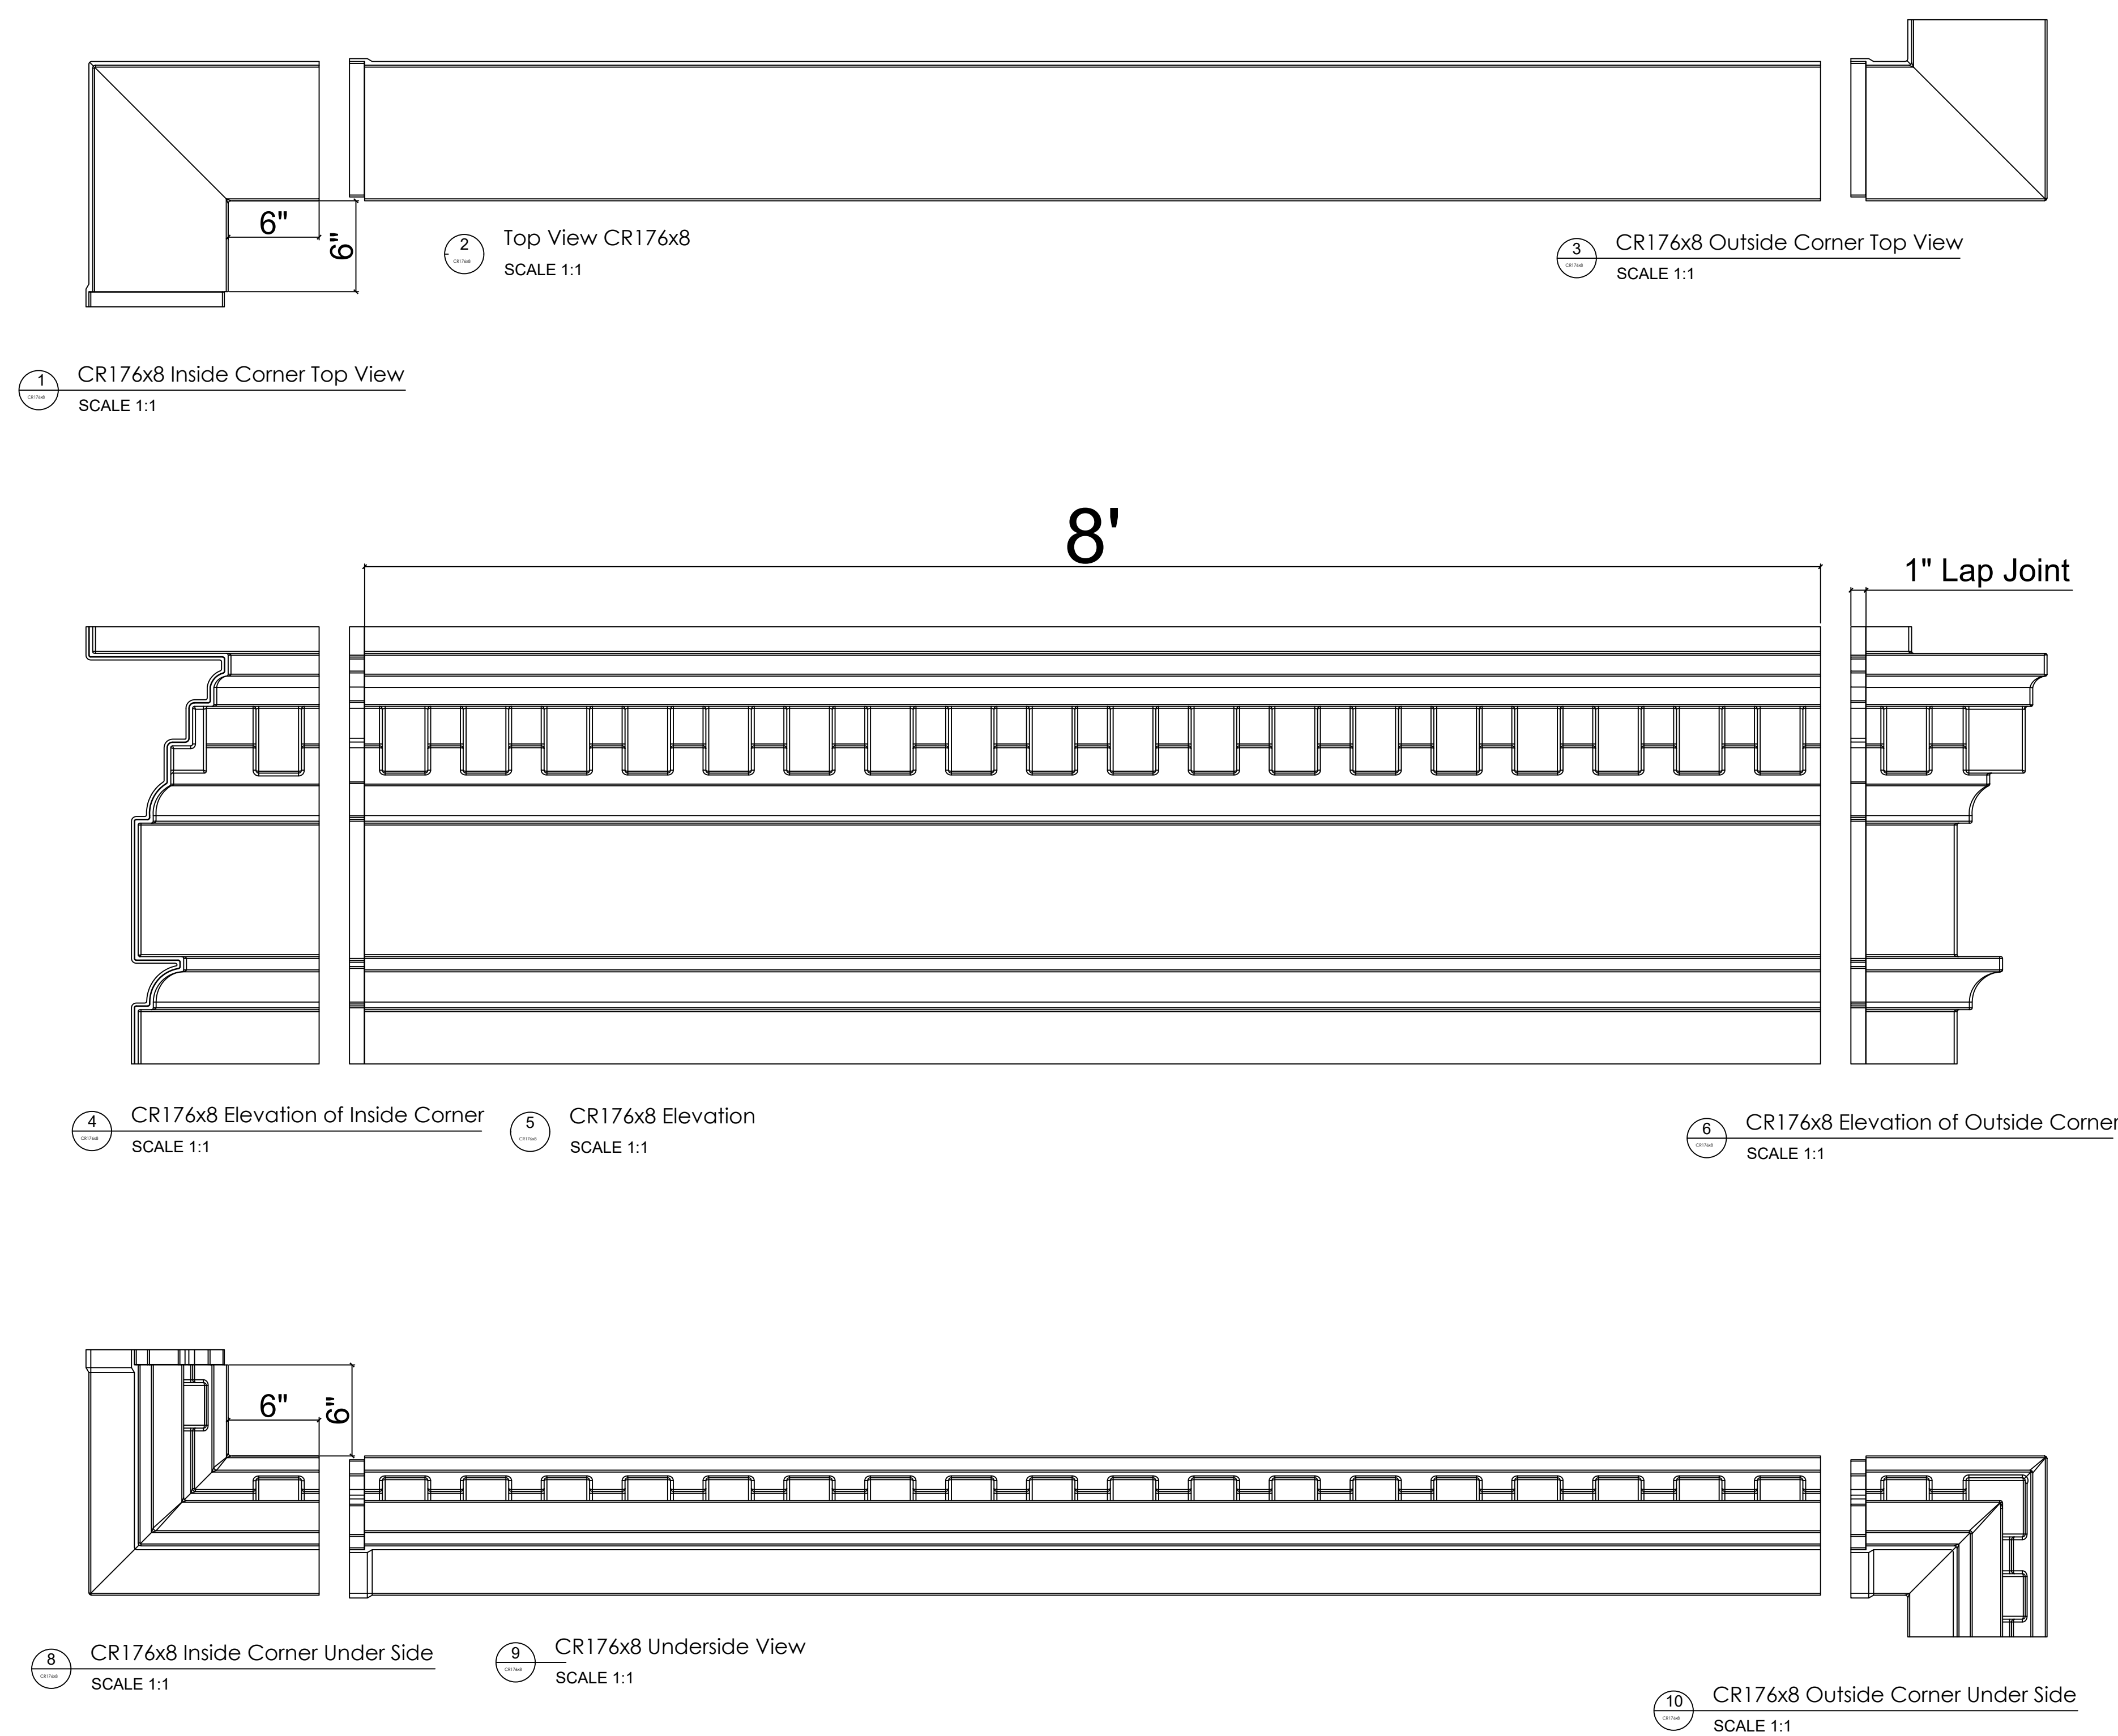

Fiberglass Cornice by Architectural Mall, Inc
Available in Paint-Grade or Pre-Finished Gel Coat,
Stone Finish, or Granite Finish