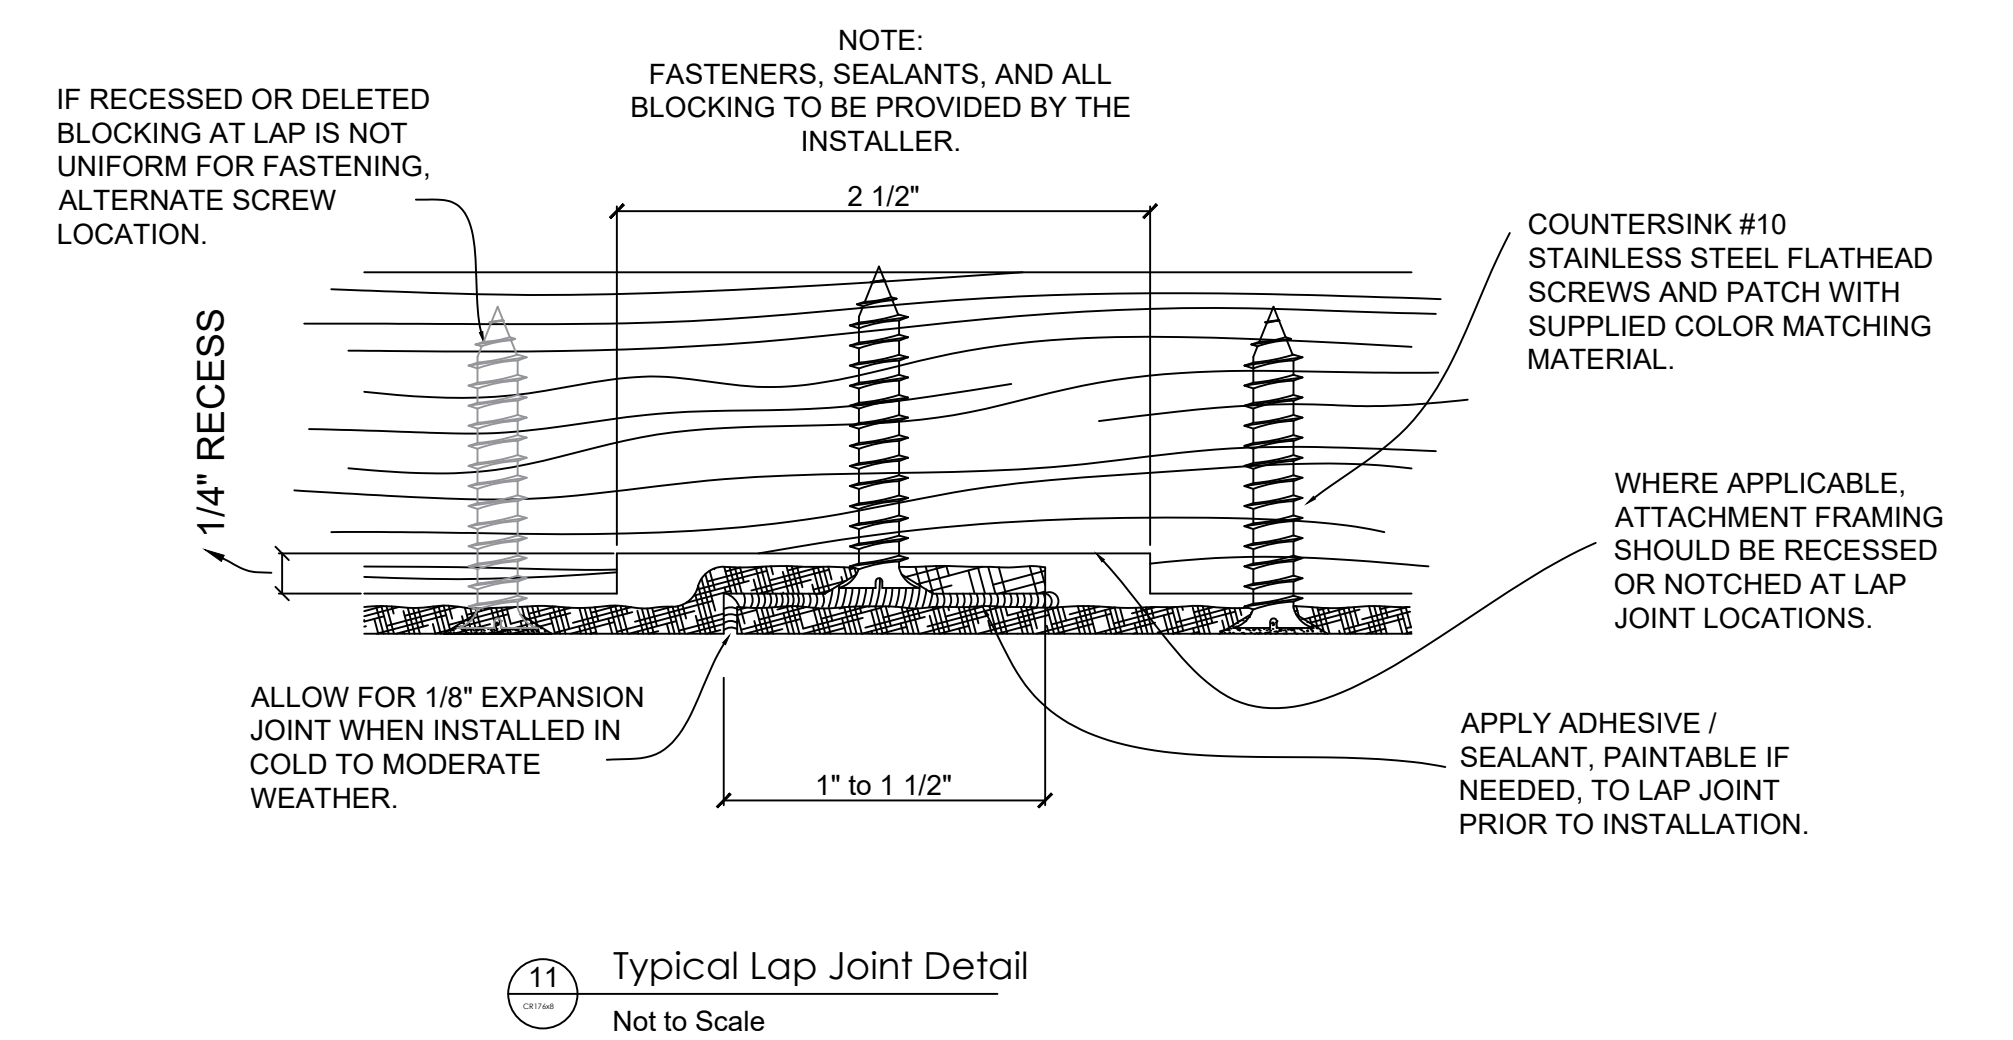

Fiberglass Cornice by Architectural Mall, Inc  
 Available in Paint-Grade or Pre-Finished Gel Coat,  
 Stone Finish, or Granite Finish

This is a recommendation. Actual framing to be determined by Engineer.