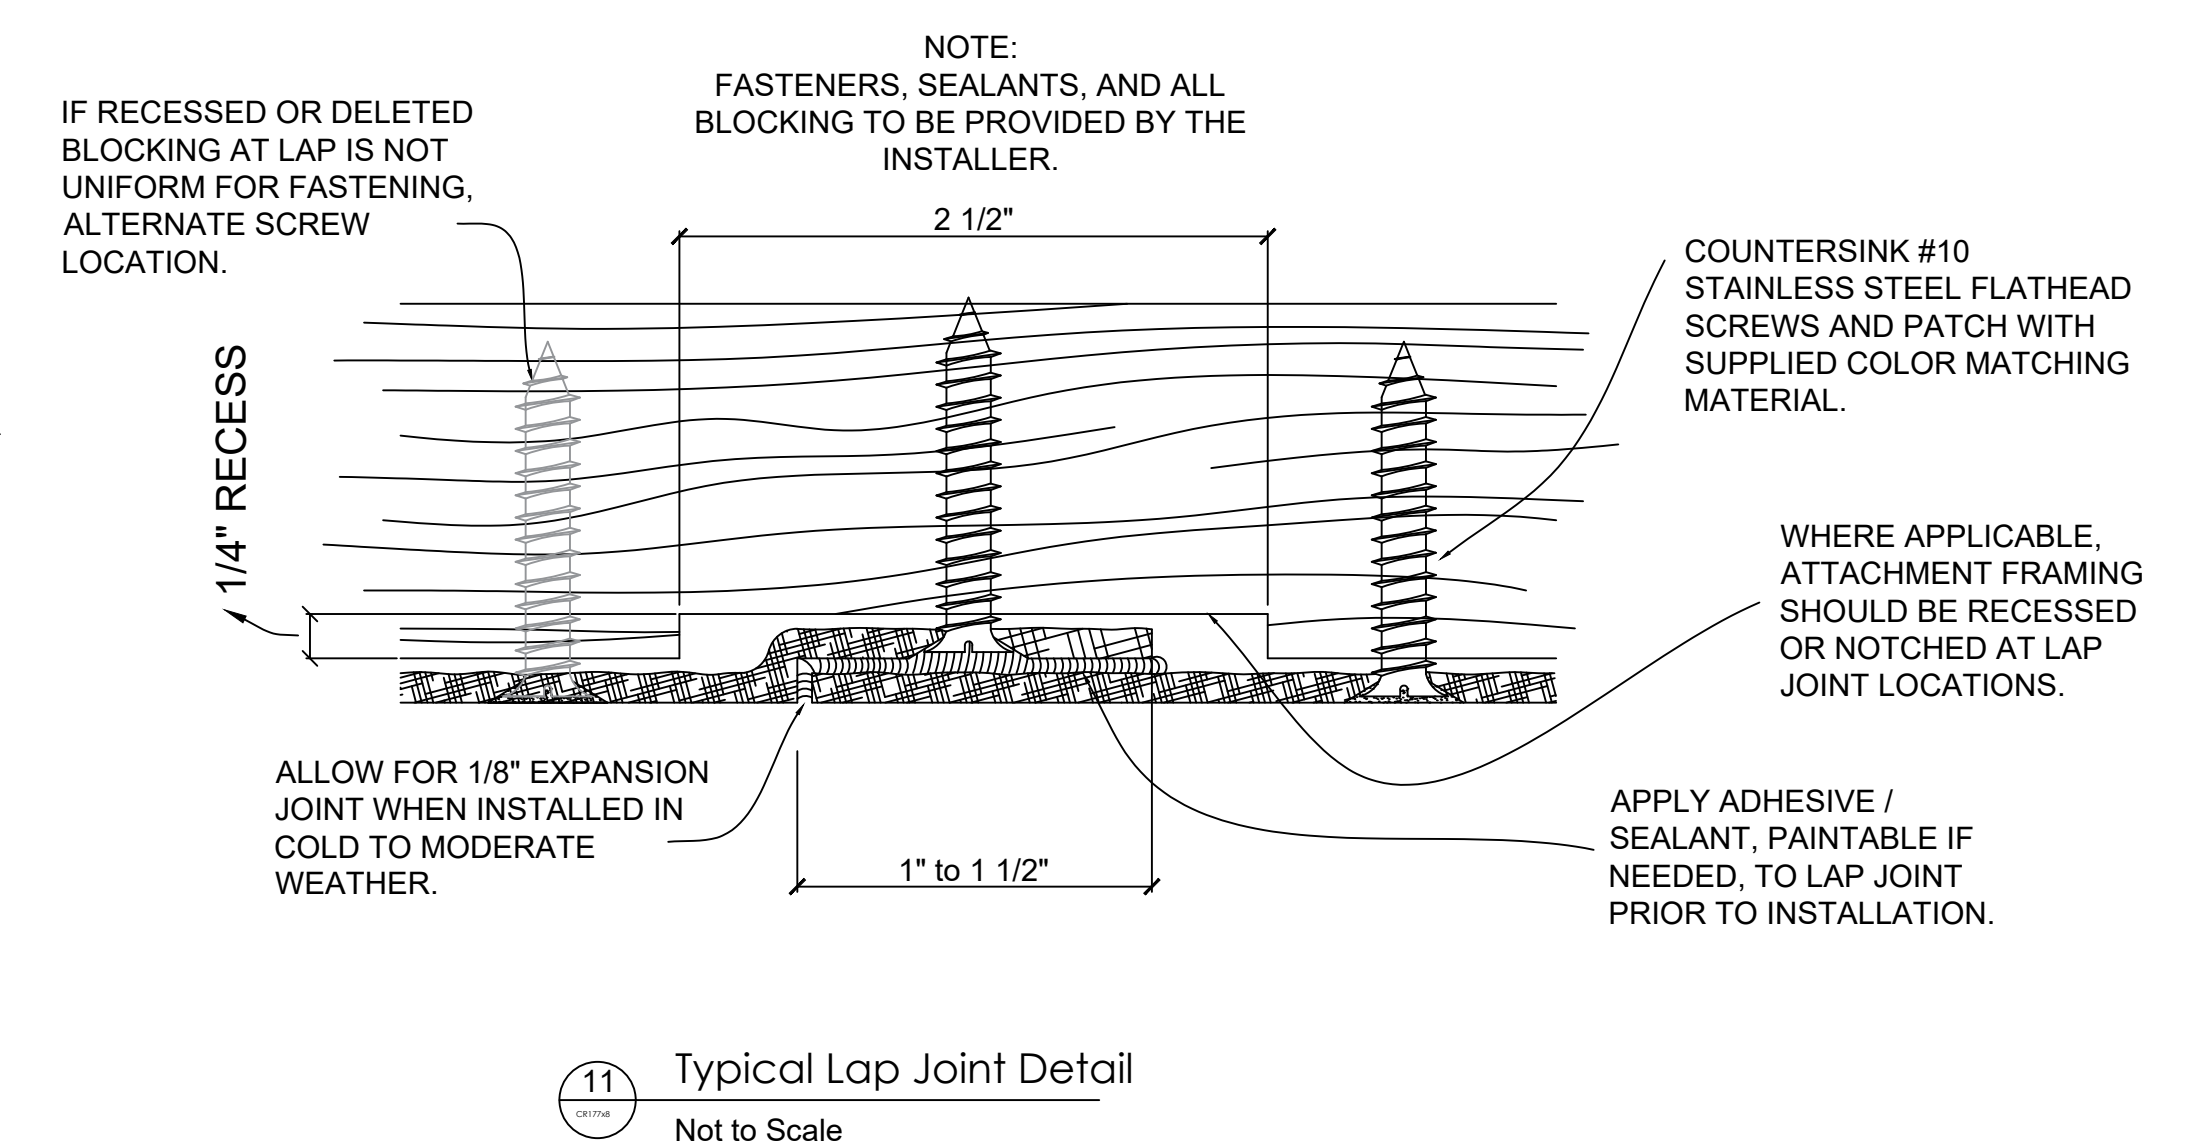

Fiberglass Cornice by Architectural Mall, Inc
 Available in Paint-Grade or Pre-Finished Gel Coat,
 Stone Finish, or Granite Finish

This is a recommendation. Actual framing to be determined by Engineer.