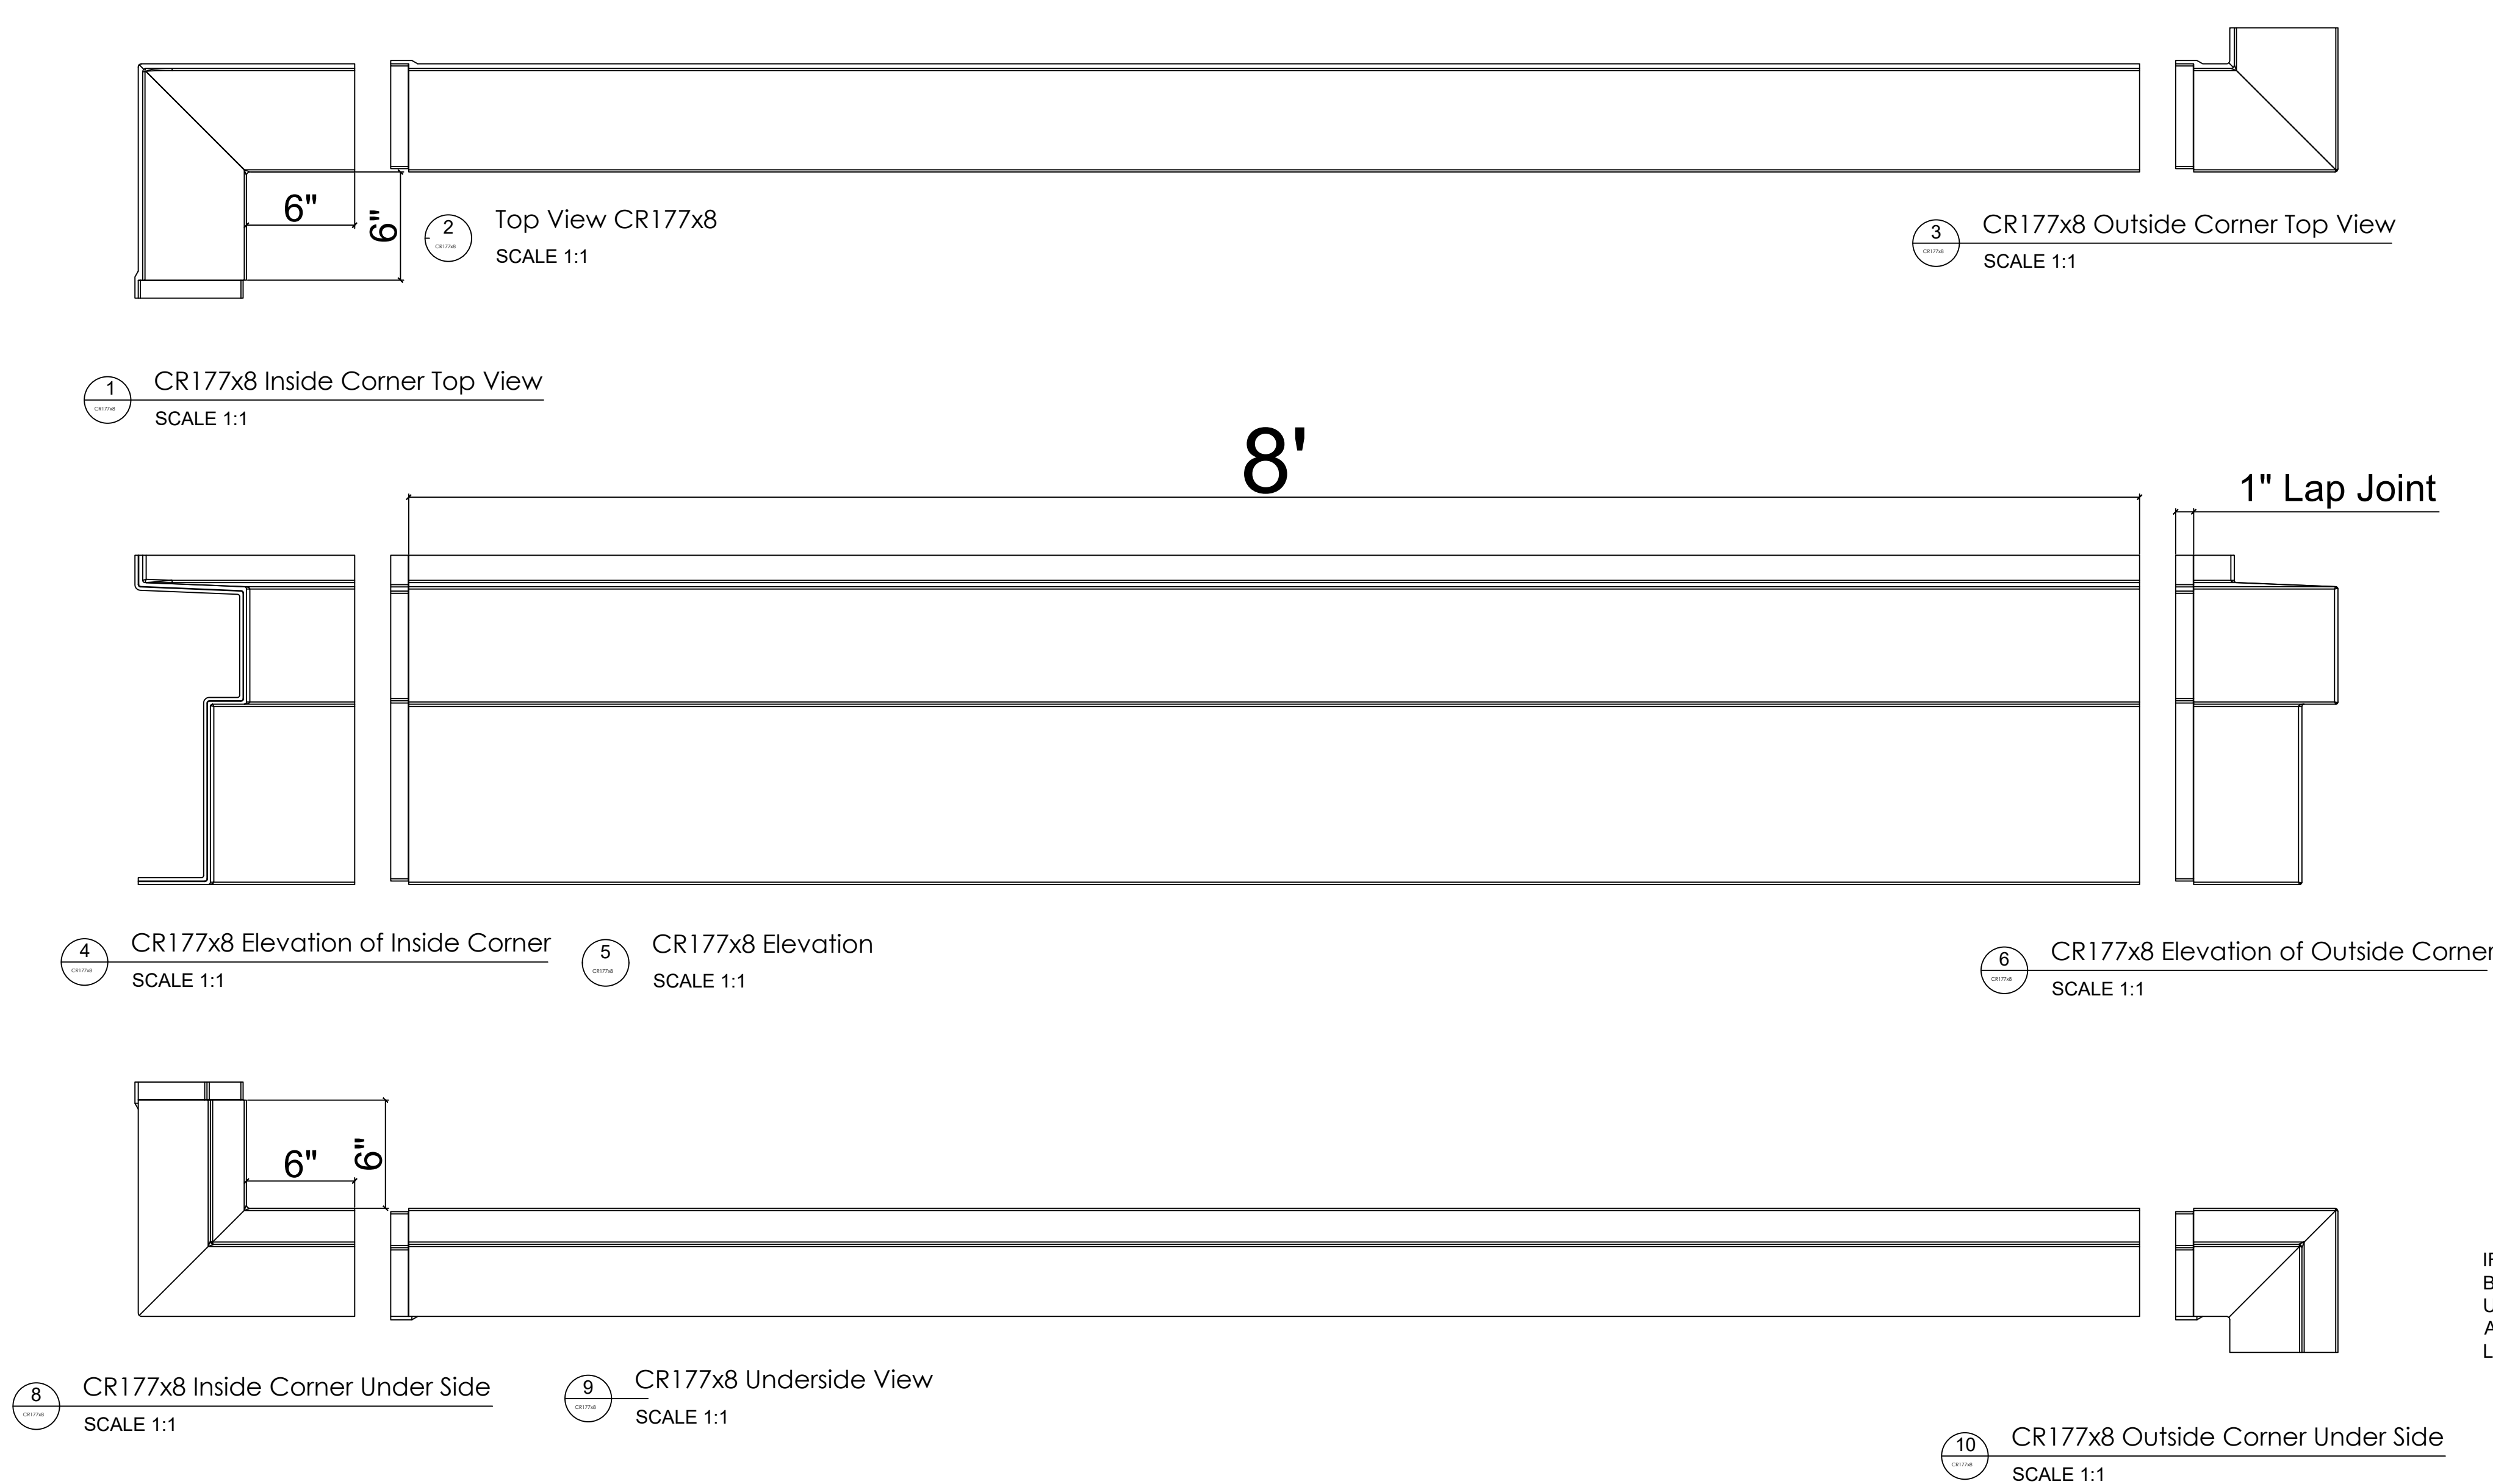

Fiberglass Cornice by Architectural Mall, Inc
 Available in Paint-Grade or Pre-Finished Gel Coat,
 Stone Finish, or Granite Finish

This is a recommendation. Actual framing to be determined by Engineer.

CR177x8

1'-4 3/4" H x 6" P x 8' L

Manufactured By Architectural Mall, Inc
 642 W Winthrop Ave. Addison, IL 60101

T. (877) 279-9993 F. (877) 271-9994

www.columnsandbalustrades.com

Sales@architecturalmall.com