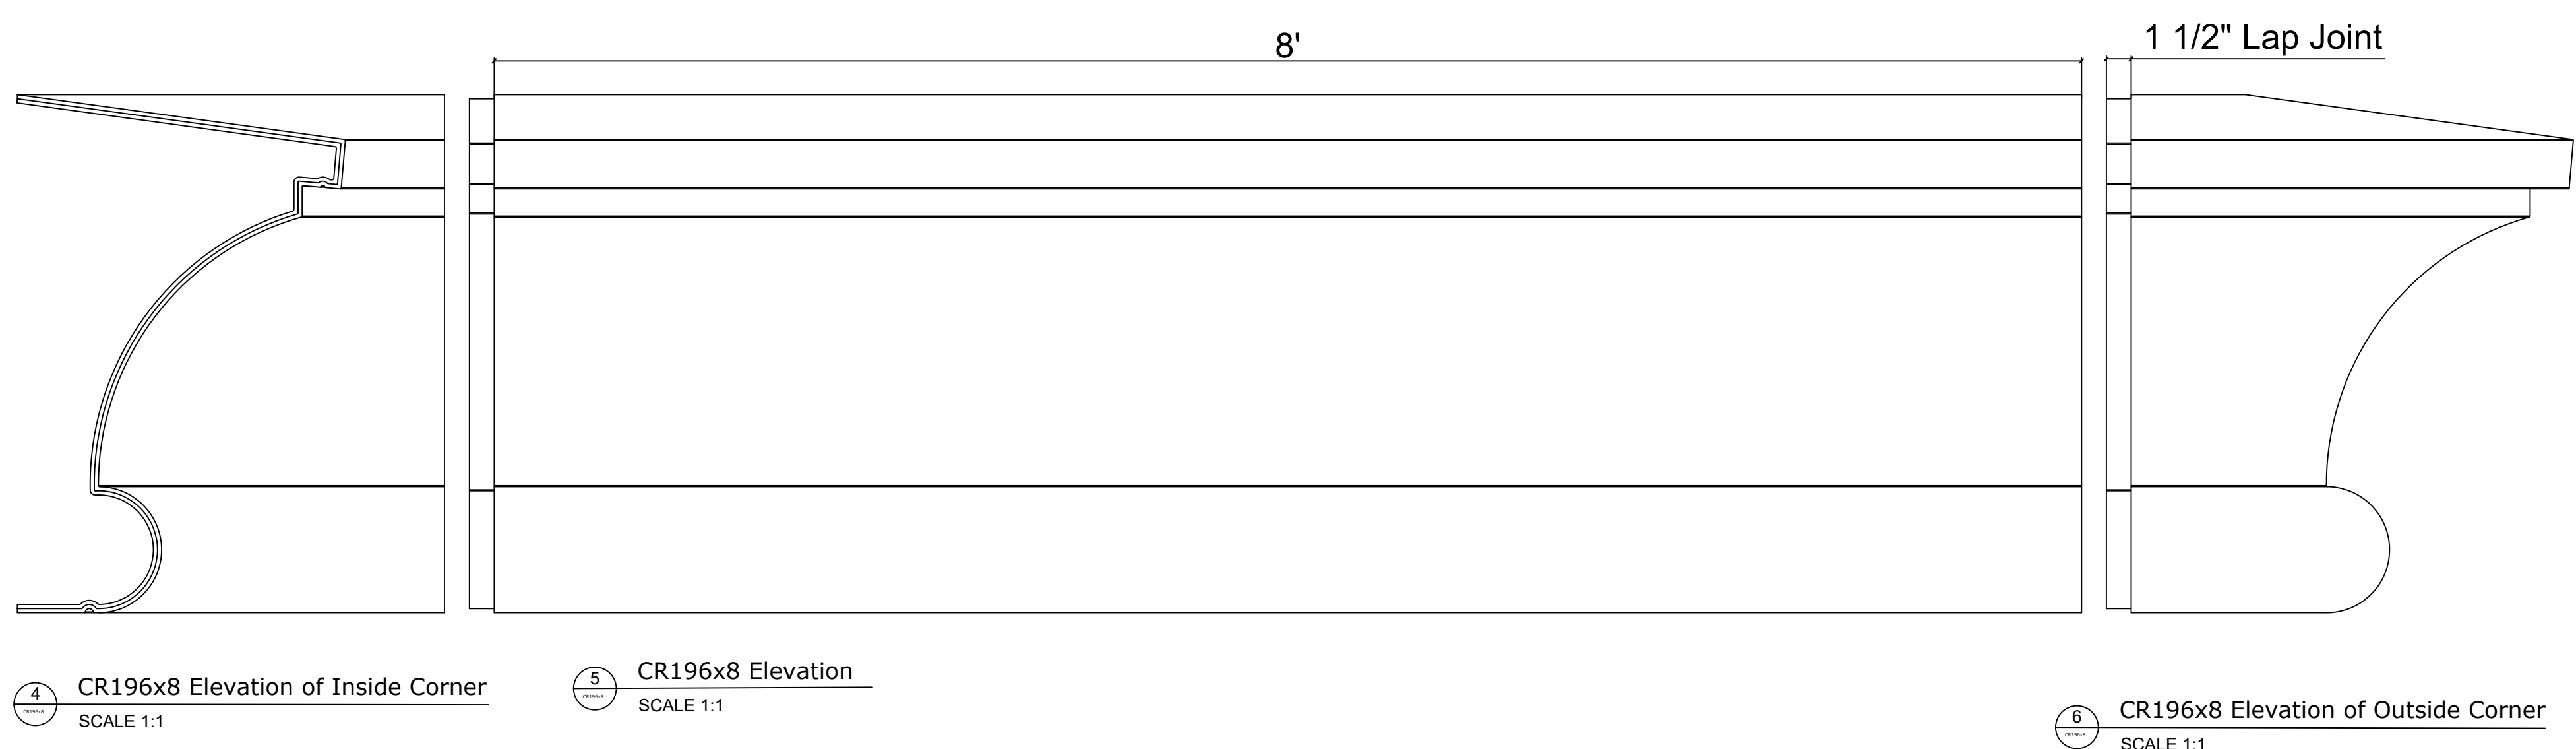

Fiberglass Cornice by Architectural Mall, Inc
Available in Paint-Grade or Pre-Finished Gel Coat,
Stone Finish, or Granite Finish