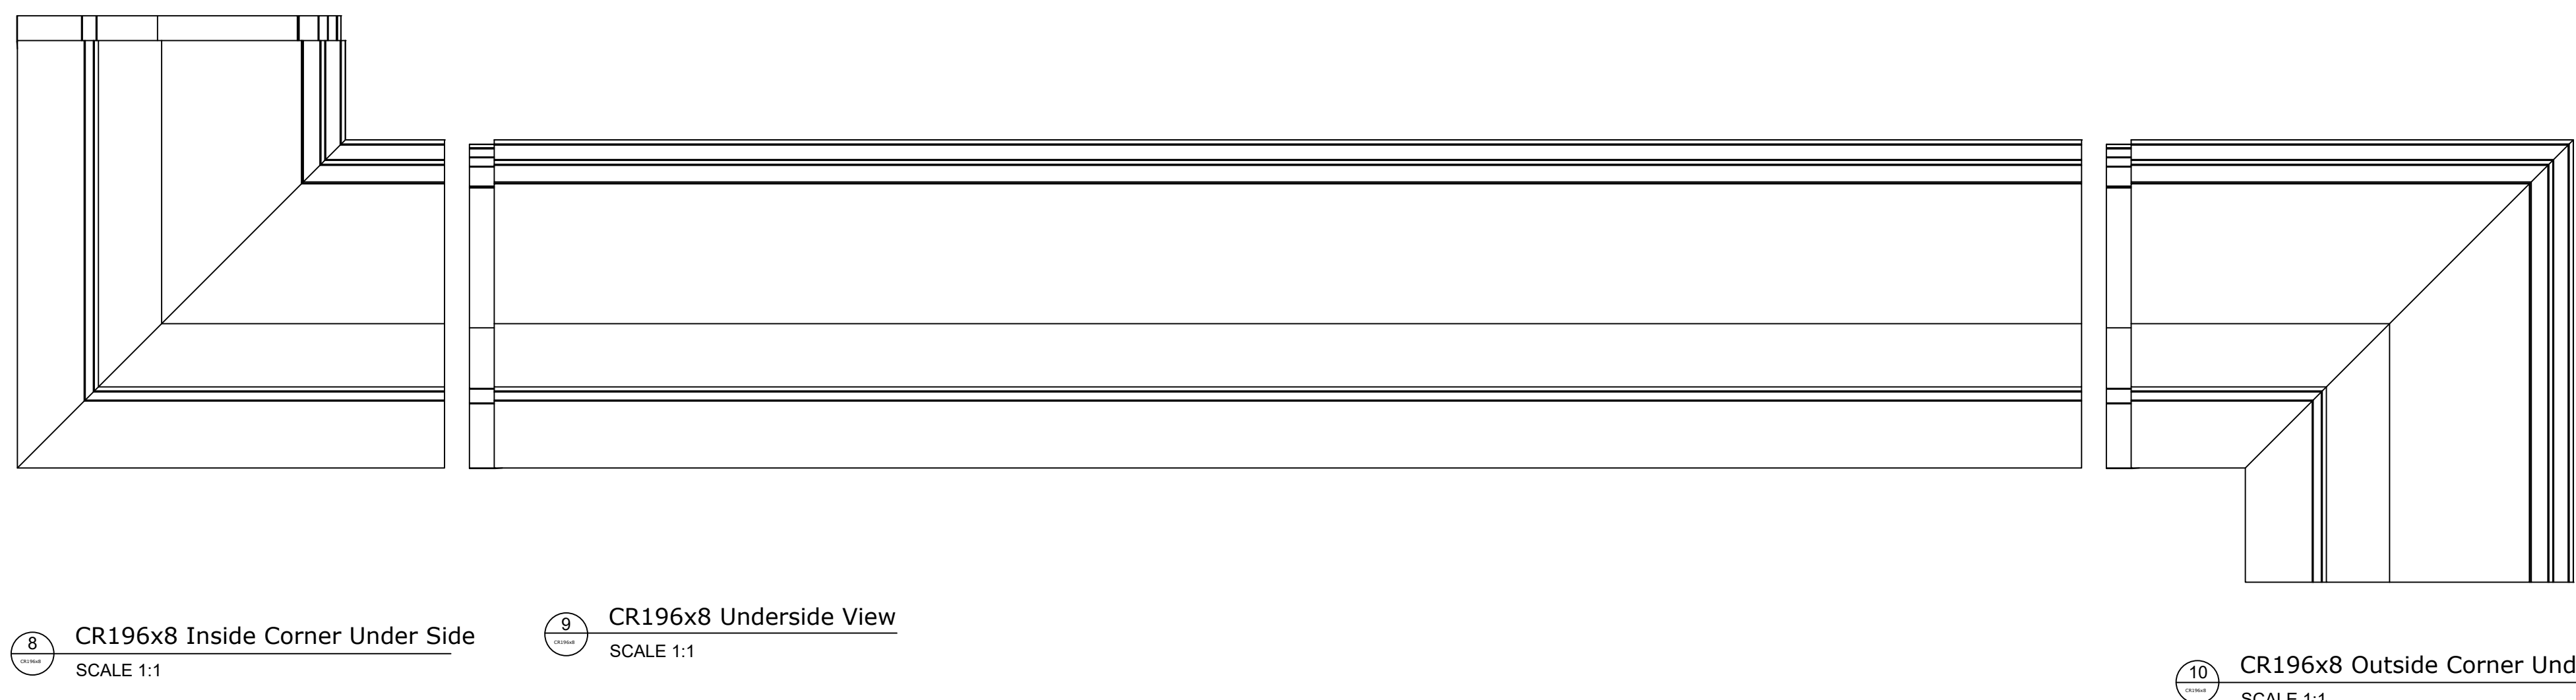

Fiberglass Cornice by Architectural Mall, Inc
Available in Paint-Grade or Pre-Finished Gel Coat,
Stone Finish, or Granite Finish