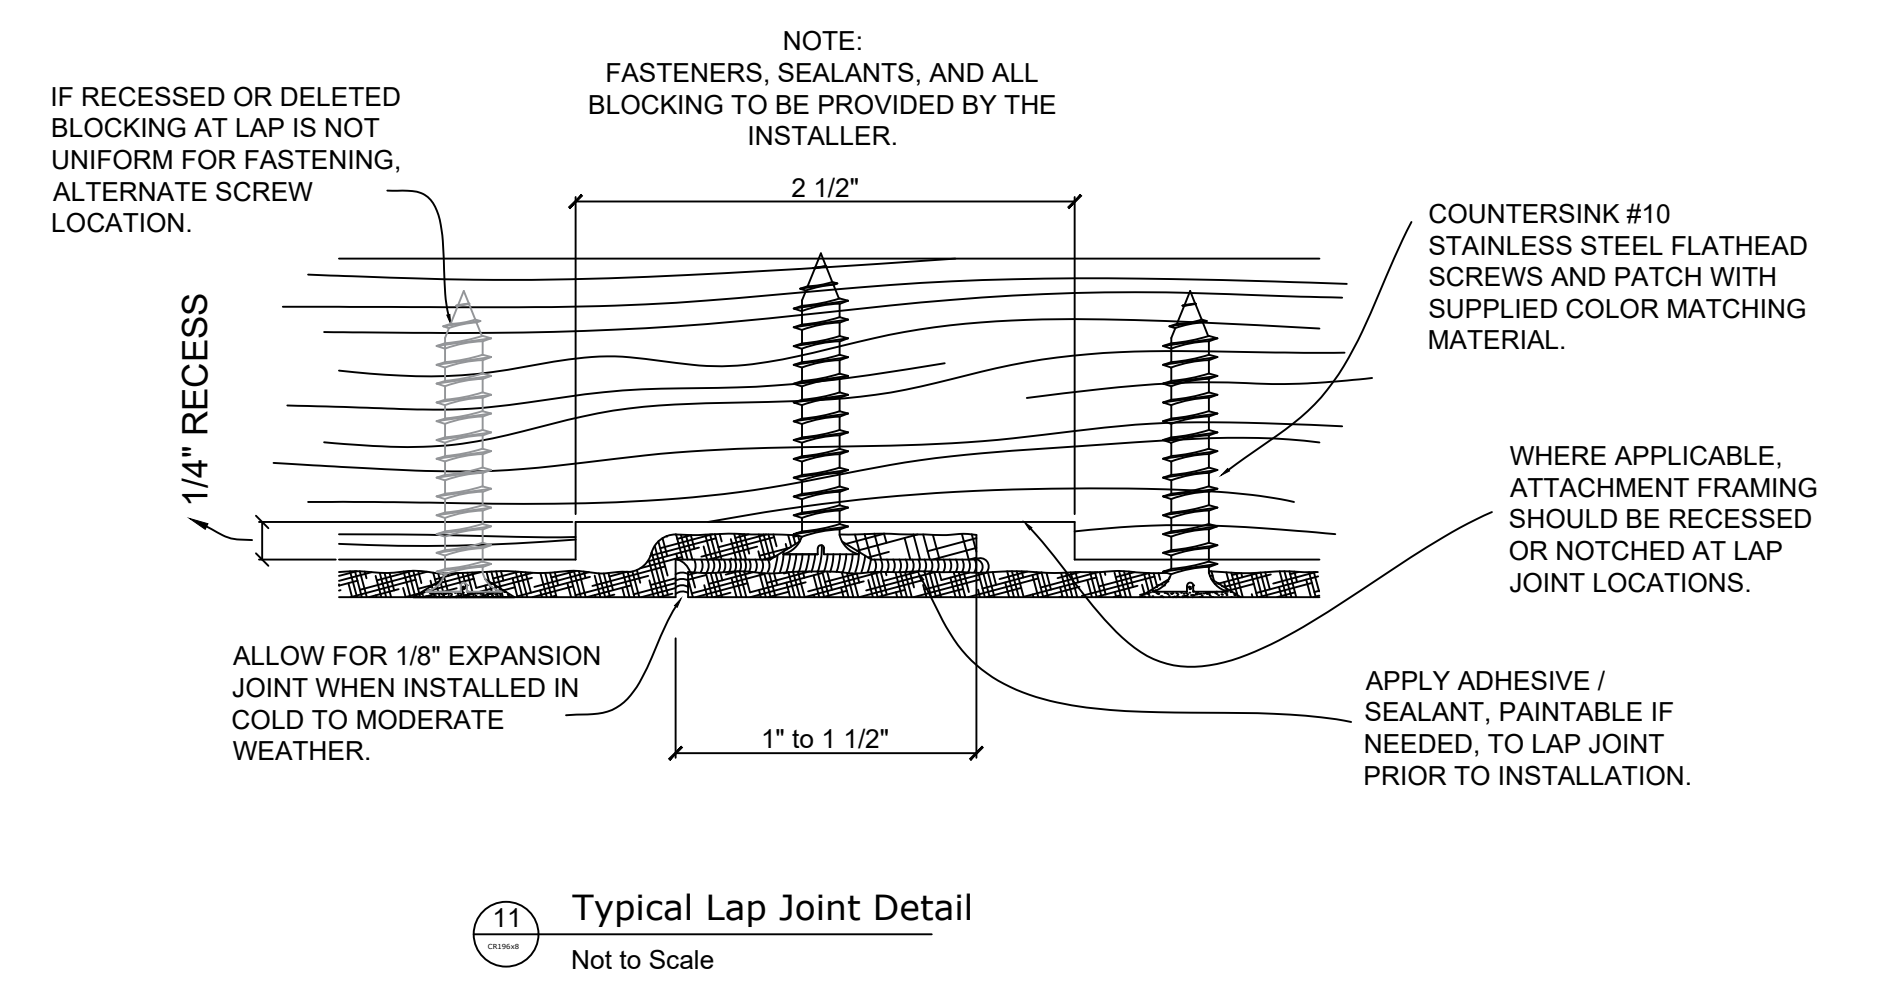

Fiberglass Cornice by Architectural Mall, Inc
 Available in Paint-Grade or Pre-Finished Gel Coat,
 Stone Finish, or Granite Finish

This is a recommendation. Actual framing to be determined by Engineer.

CR196x8

2'-7 5/16" H x 1'-7 13/16" P x 96" L
 Manufactured By Architectural Mall, Inc
 323 St Paul Blvd. Carol Stream, IL 60188
 T. 877-279-9993 F. 844-817-0480
www.columnsandbalustrades.com
Sales@architecturalmall.com