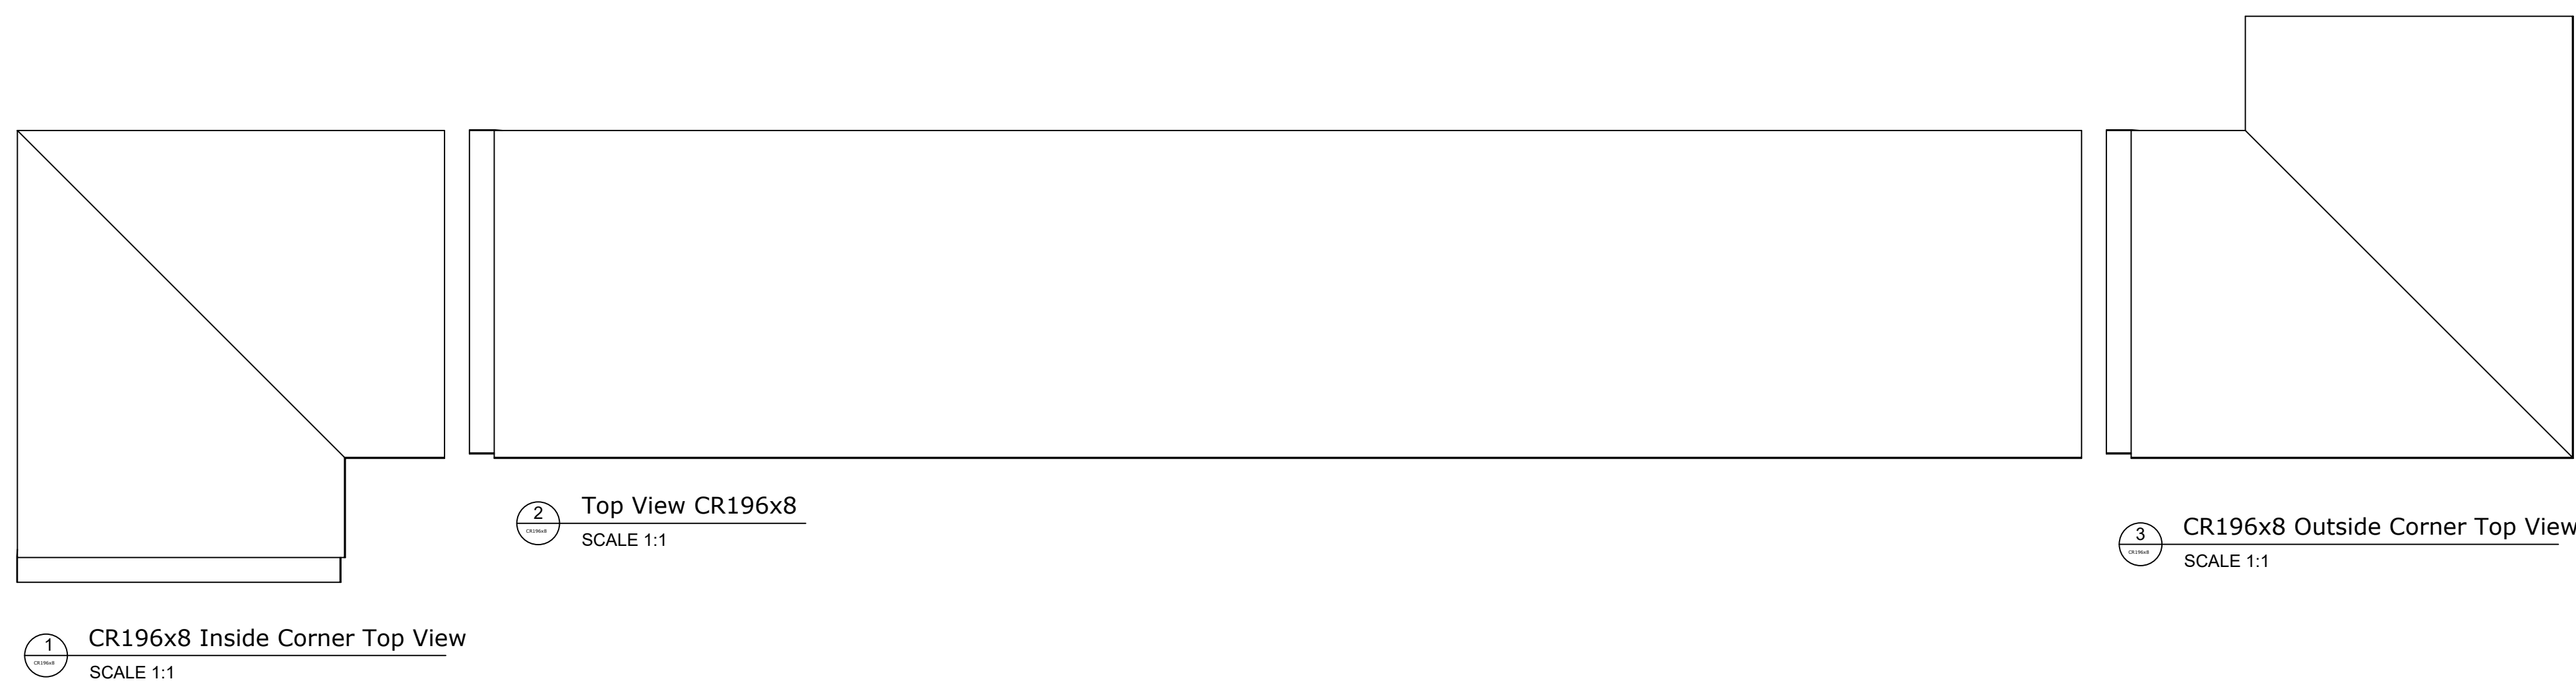

Fiberglass Cornice by Architectural Mall, Inc
Available in Paint-Grade or Pre-Finished Gel Coat,
Stone Finish, or Granite Finish