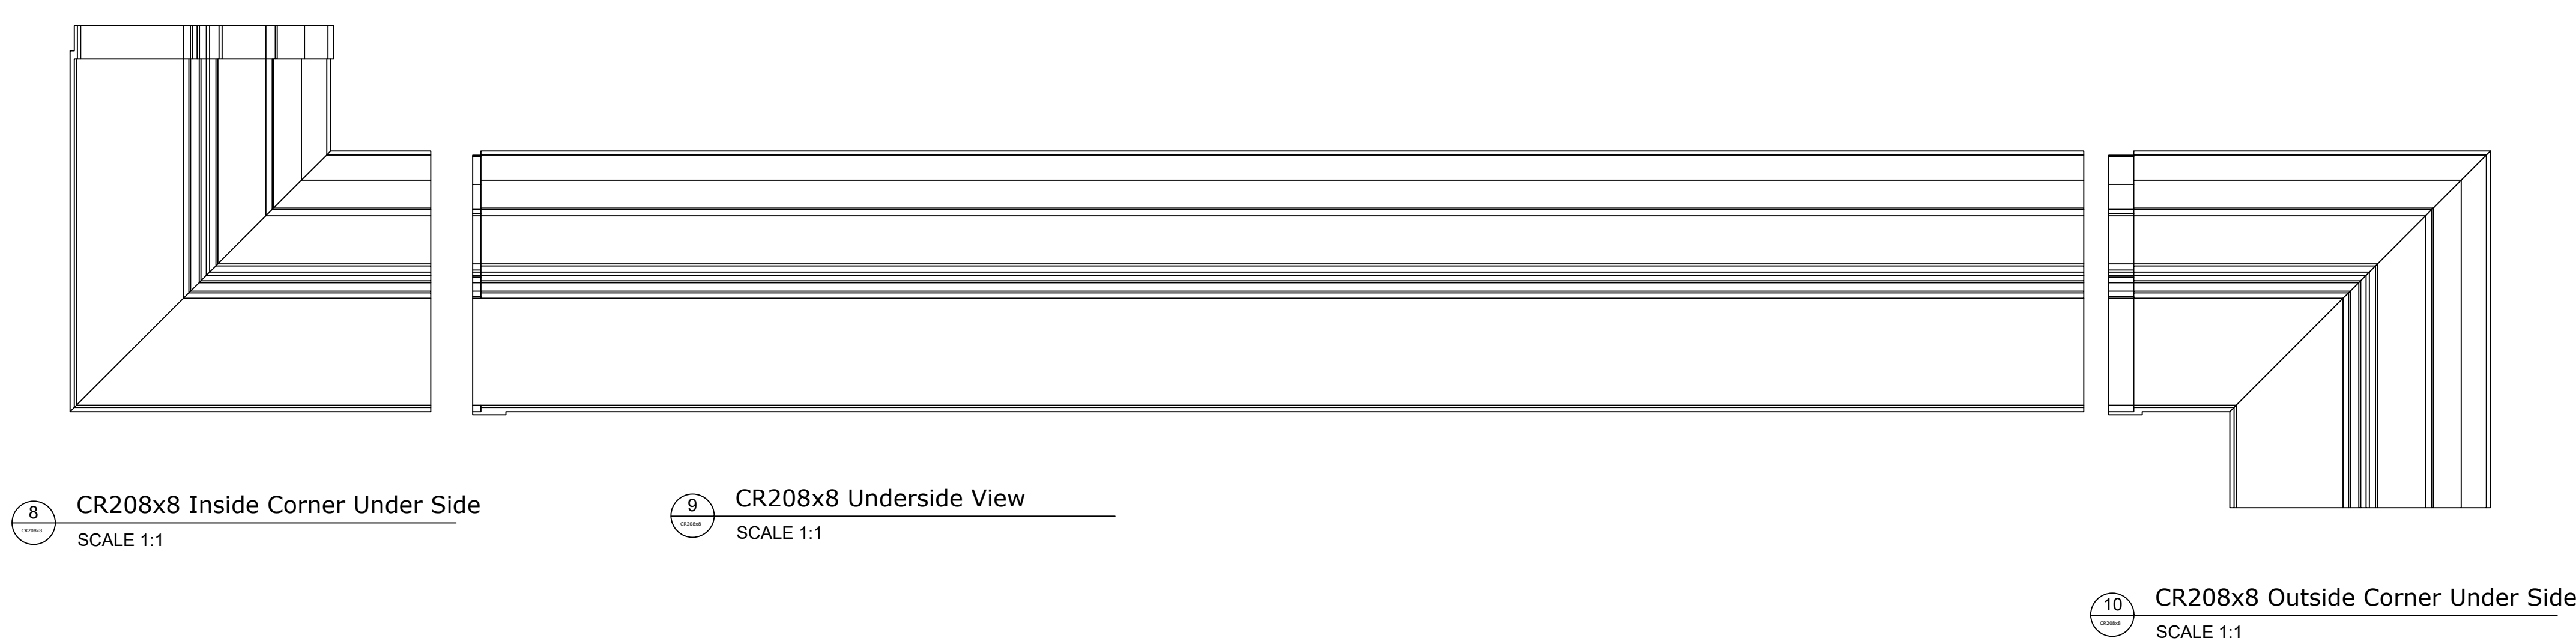

Fiberglass Cornice by Architectural Mall, Inc
Available in Paint-Grade or Pre-Finished Gel Coat,
Stone Finish, or Granite Finish