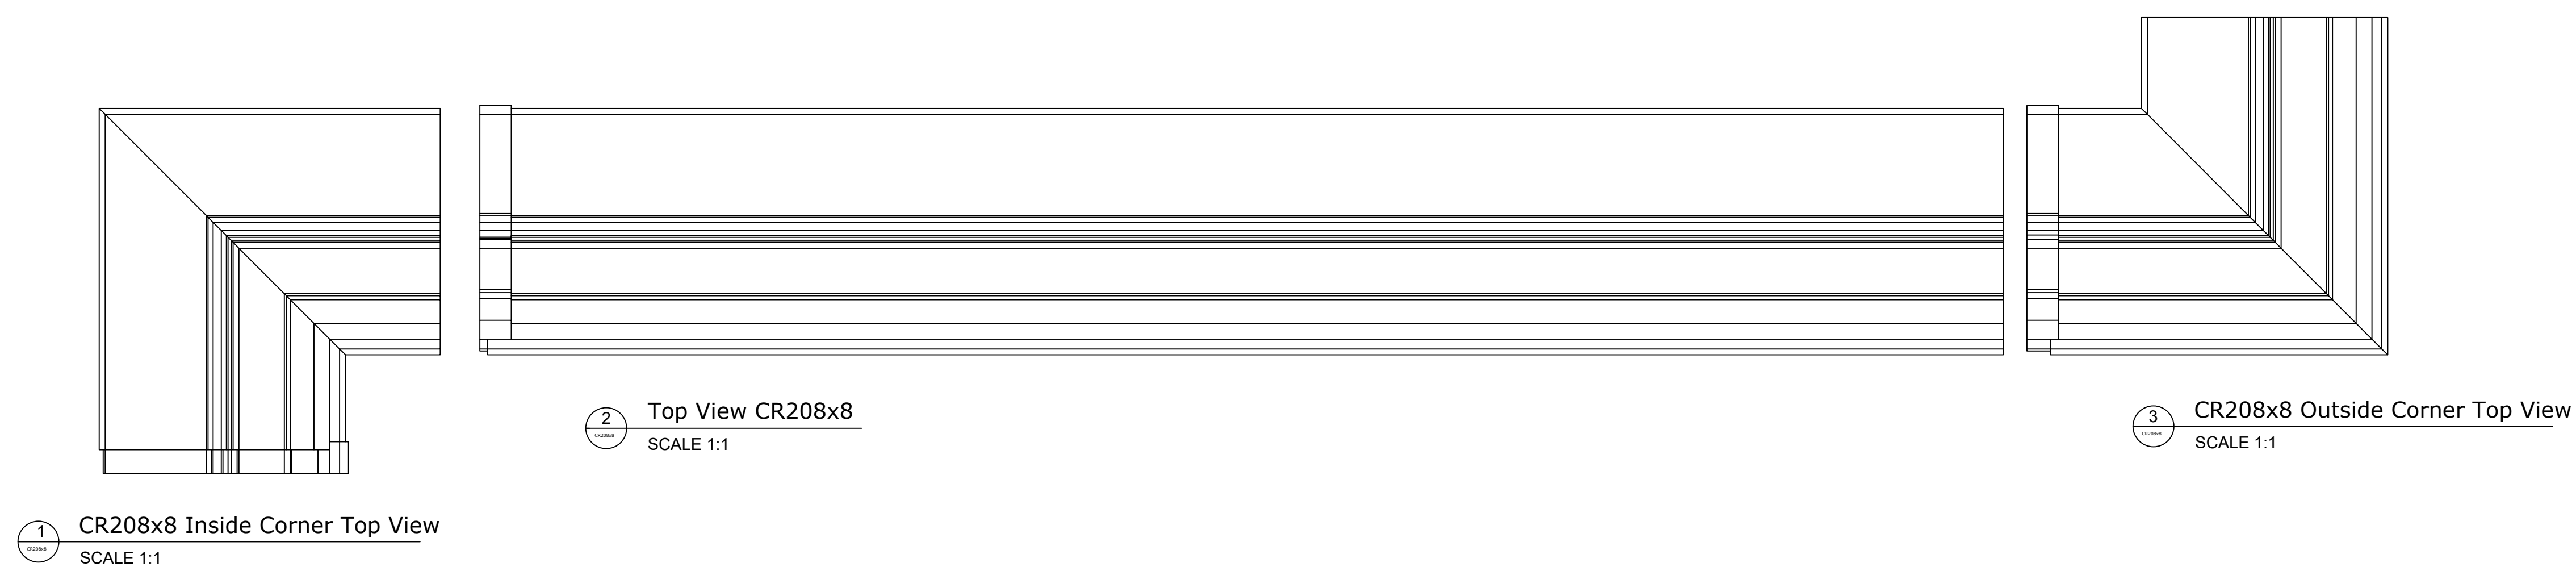

Fiberglass Cornice by Architectural Mall, Inc
Available in Paint-Grade or Pre-Finished Gel Coat,
Stone Finish, or Granite Finish