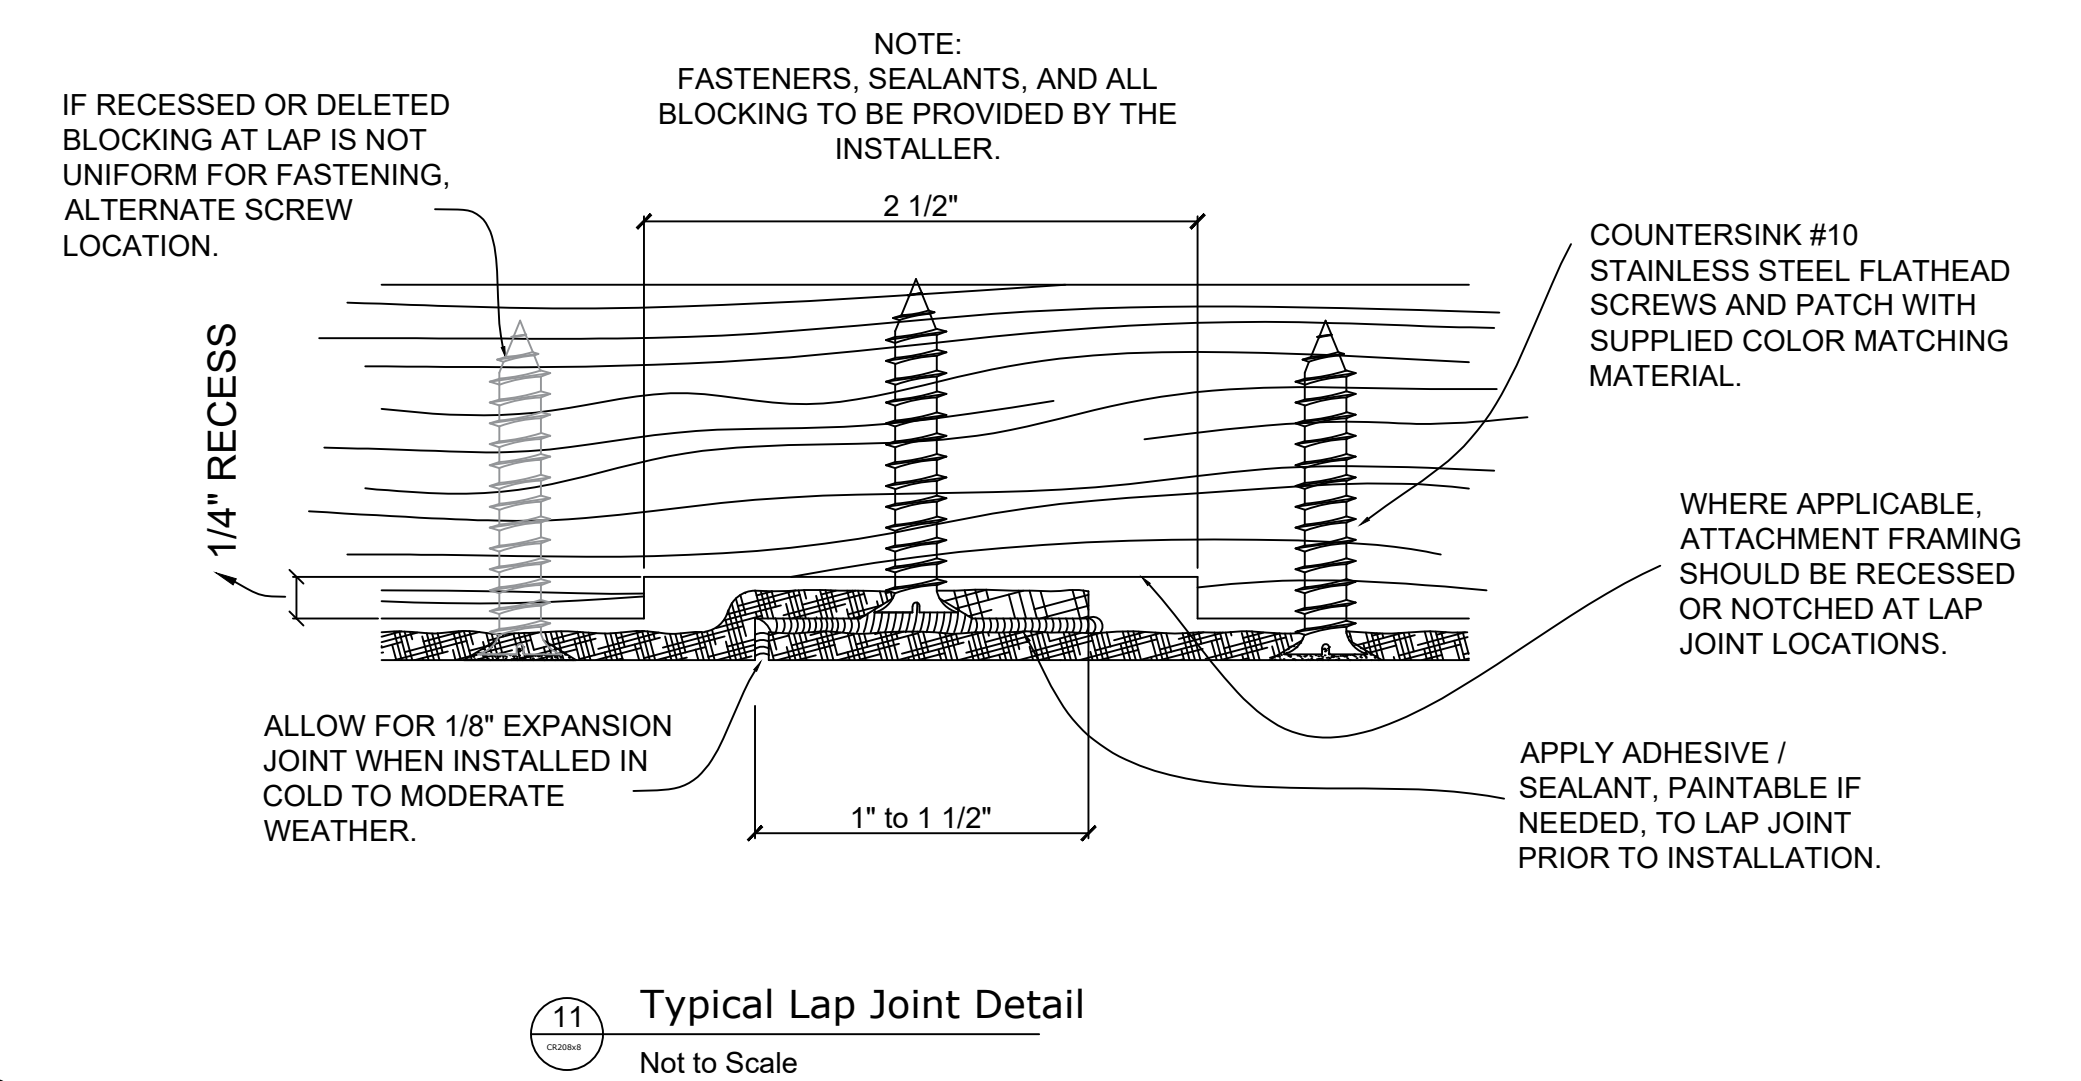

Fiberglass Cornice by Architectural Mall, Inc
 Available in Paint-Grade or Pre-Finished Gel Coat,
 Stone Finish, or Granite Finish

This is a recommendation. Actual framing to be determined by Engineer.

CR208x8

11 5/8" H x 1'-3 5/8" P x 96" L

Manufactured By Architectural Mall, Inc
 323 St Paul Blvd. Carol Stream, IL 60188
 T. 877-279-9993 F. 844-817-0480
www.columnsandbalustrades.com
Sales@architecturalmall.com