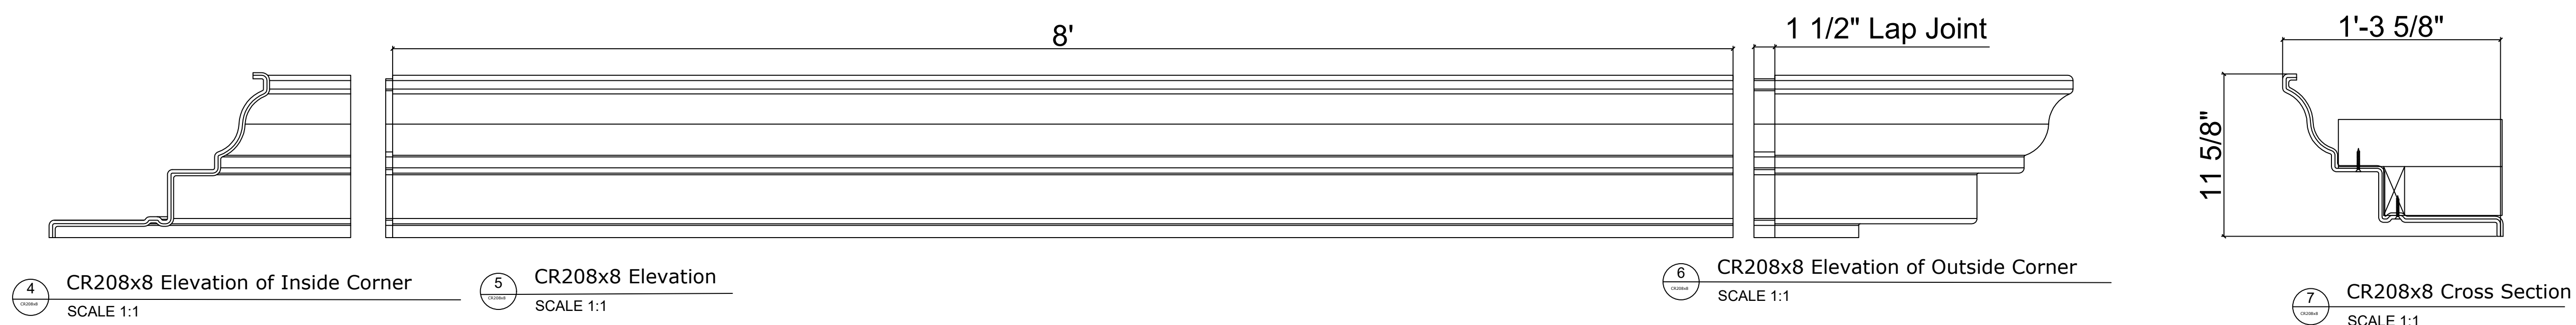

Fiberglass Cornice by Architectural Mall, Inc
Available in Paint-Grade or Pre-Finished Gel Coat,
Stone Finish, or Granite Finish