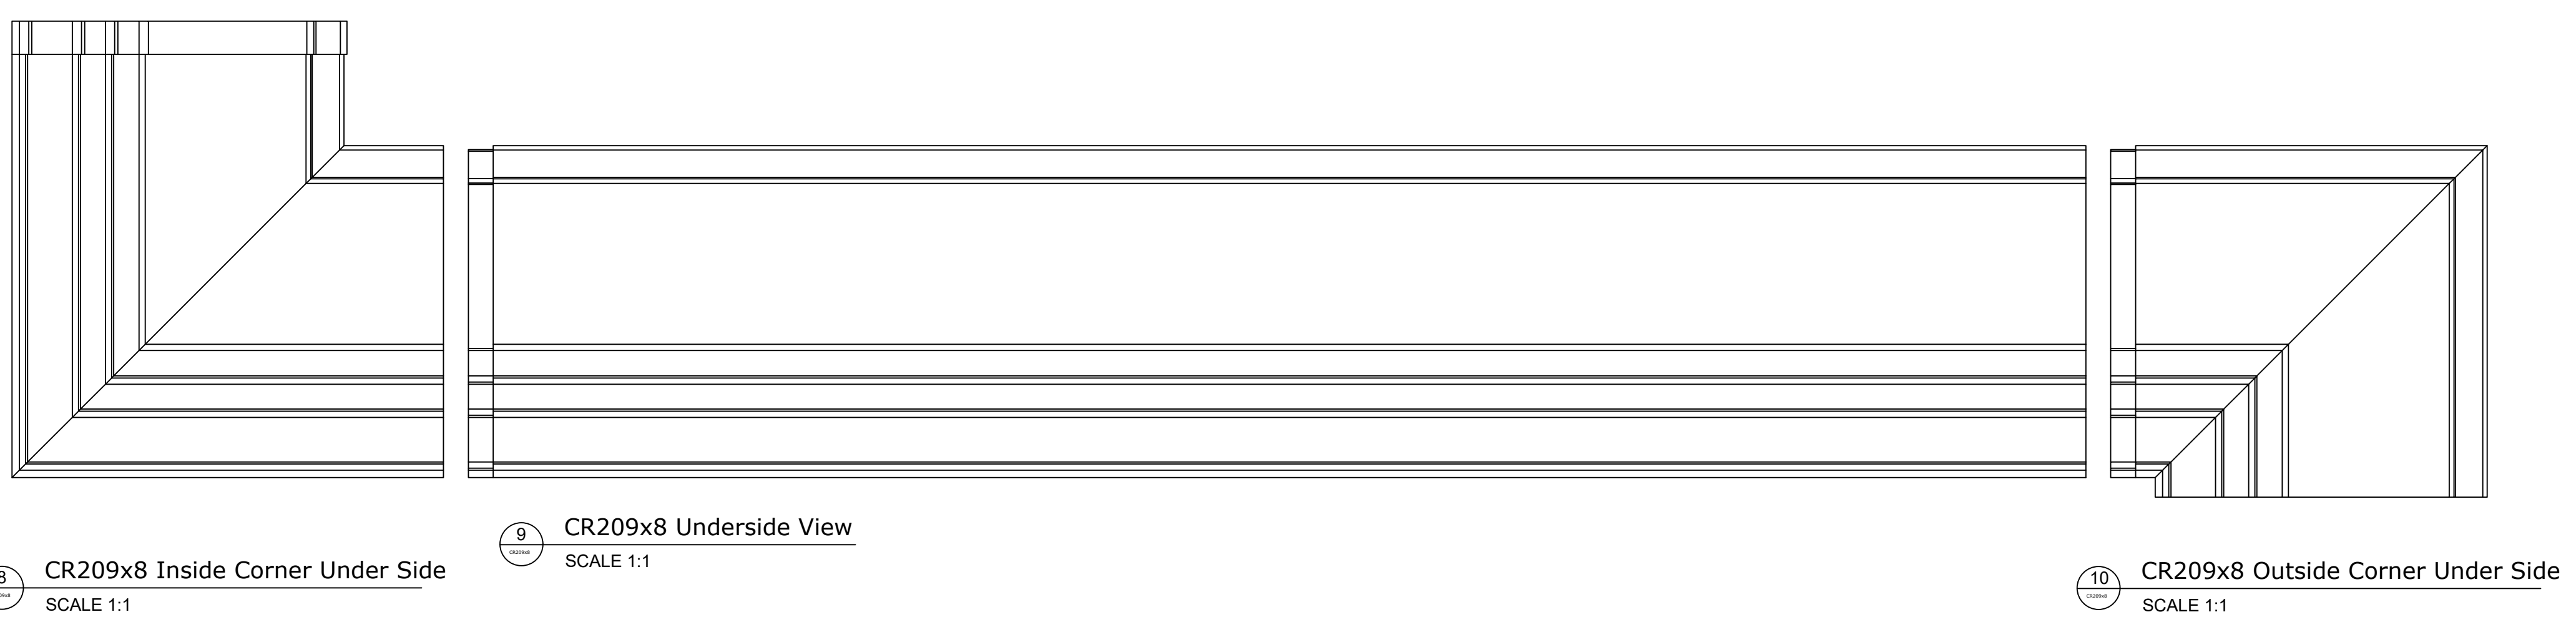

3 CR209x8 Outside Corner Top View
 SCALE 1:1

4 CR209x8 Elevation of Inside Corner
 SCALE 1:1

5 CR209x8 Elevation
 SCALE 1:1

6 CR209x8 Elevation of Outside Corner
 SCALE 1:1

7 CR209x8 Cross Section
 SCALE 1:1

This is a recommendation. Actual framing to be determined by Engineer.

8 CR209x8 Inside Corner Under Side
 SCALE 1:1

9 CR209x8 Underside View
 SCALE 1:1

10 CR209x8 Outside Corner Under Side
 SCALE 1:1

CR209x8