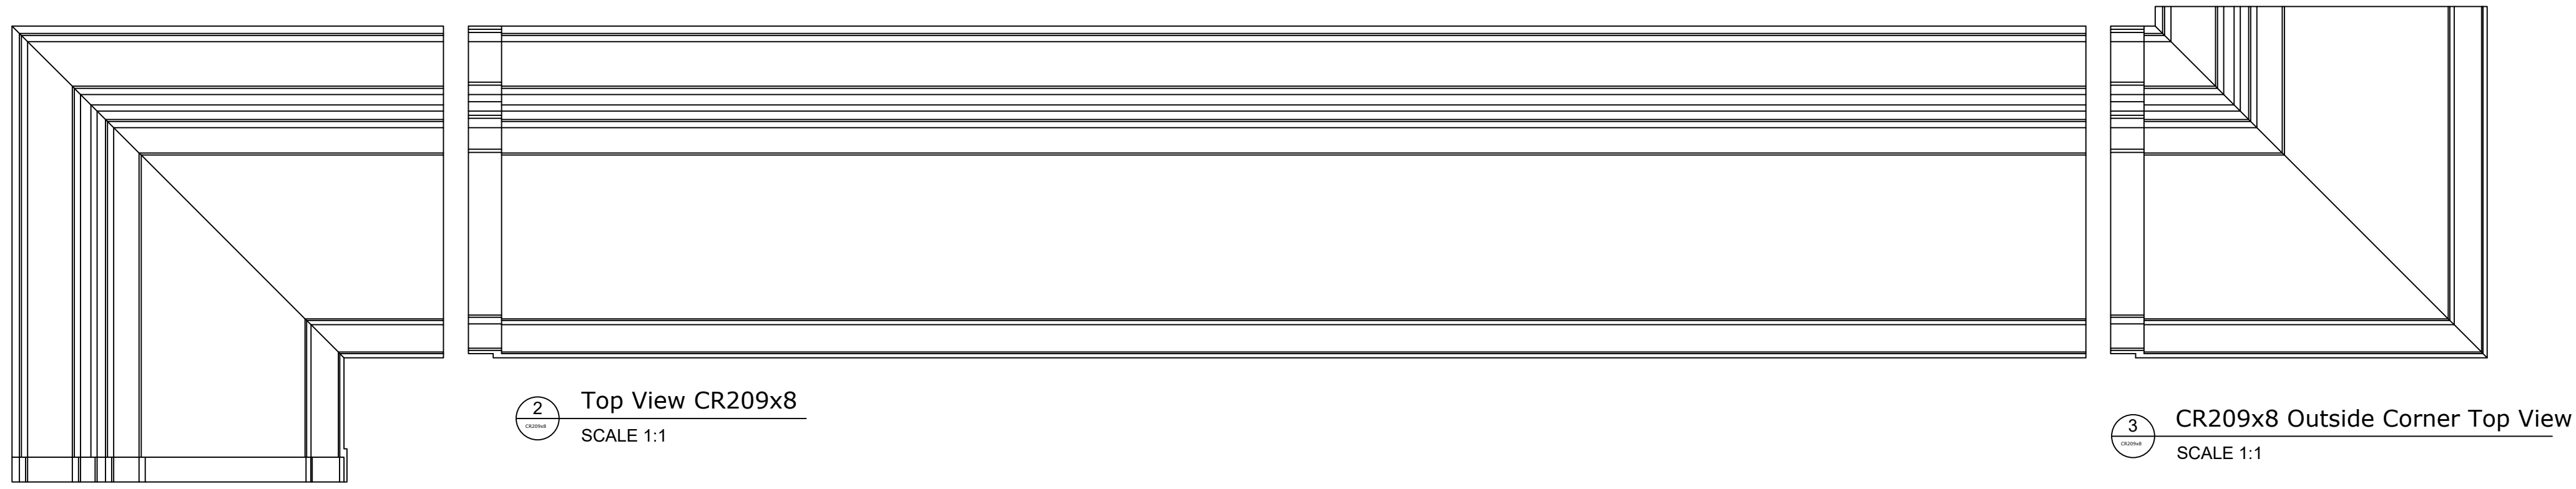

Fiberglass Cornice by Architectural Mall, Inc
 Available in Paint-Grade or Pre-Finished Gel Coat,
 Stone Finish, or Granite Finish

1 CR209x8 Inside Corner Top View
 SCALE 1:1

2 Top View CR209x8
 SCALE 1:1

3 CR209x8 Outside Corner Top View
 SCALE 1:1

4 CR209x8 Elevation of Inside Corner
 SCALE 1:1

5 CR209x8 Elevation
 SCALE 1:1

6 CR209x8 Elevation of Outside Corner
 SCALE 1:1

7 CR209x8 Cross Section
 SCALE 1:1

This is a recommendation. Actual framing to be determined by Engineer.

8 CR209x8 Inside Corner Under Side
 SCALE 1:1

9 CR209x8 Underside View
 SCALE 1:1

10 CR209x8 Outside Corner Under Side
 SCALE 1:1

CR209x8