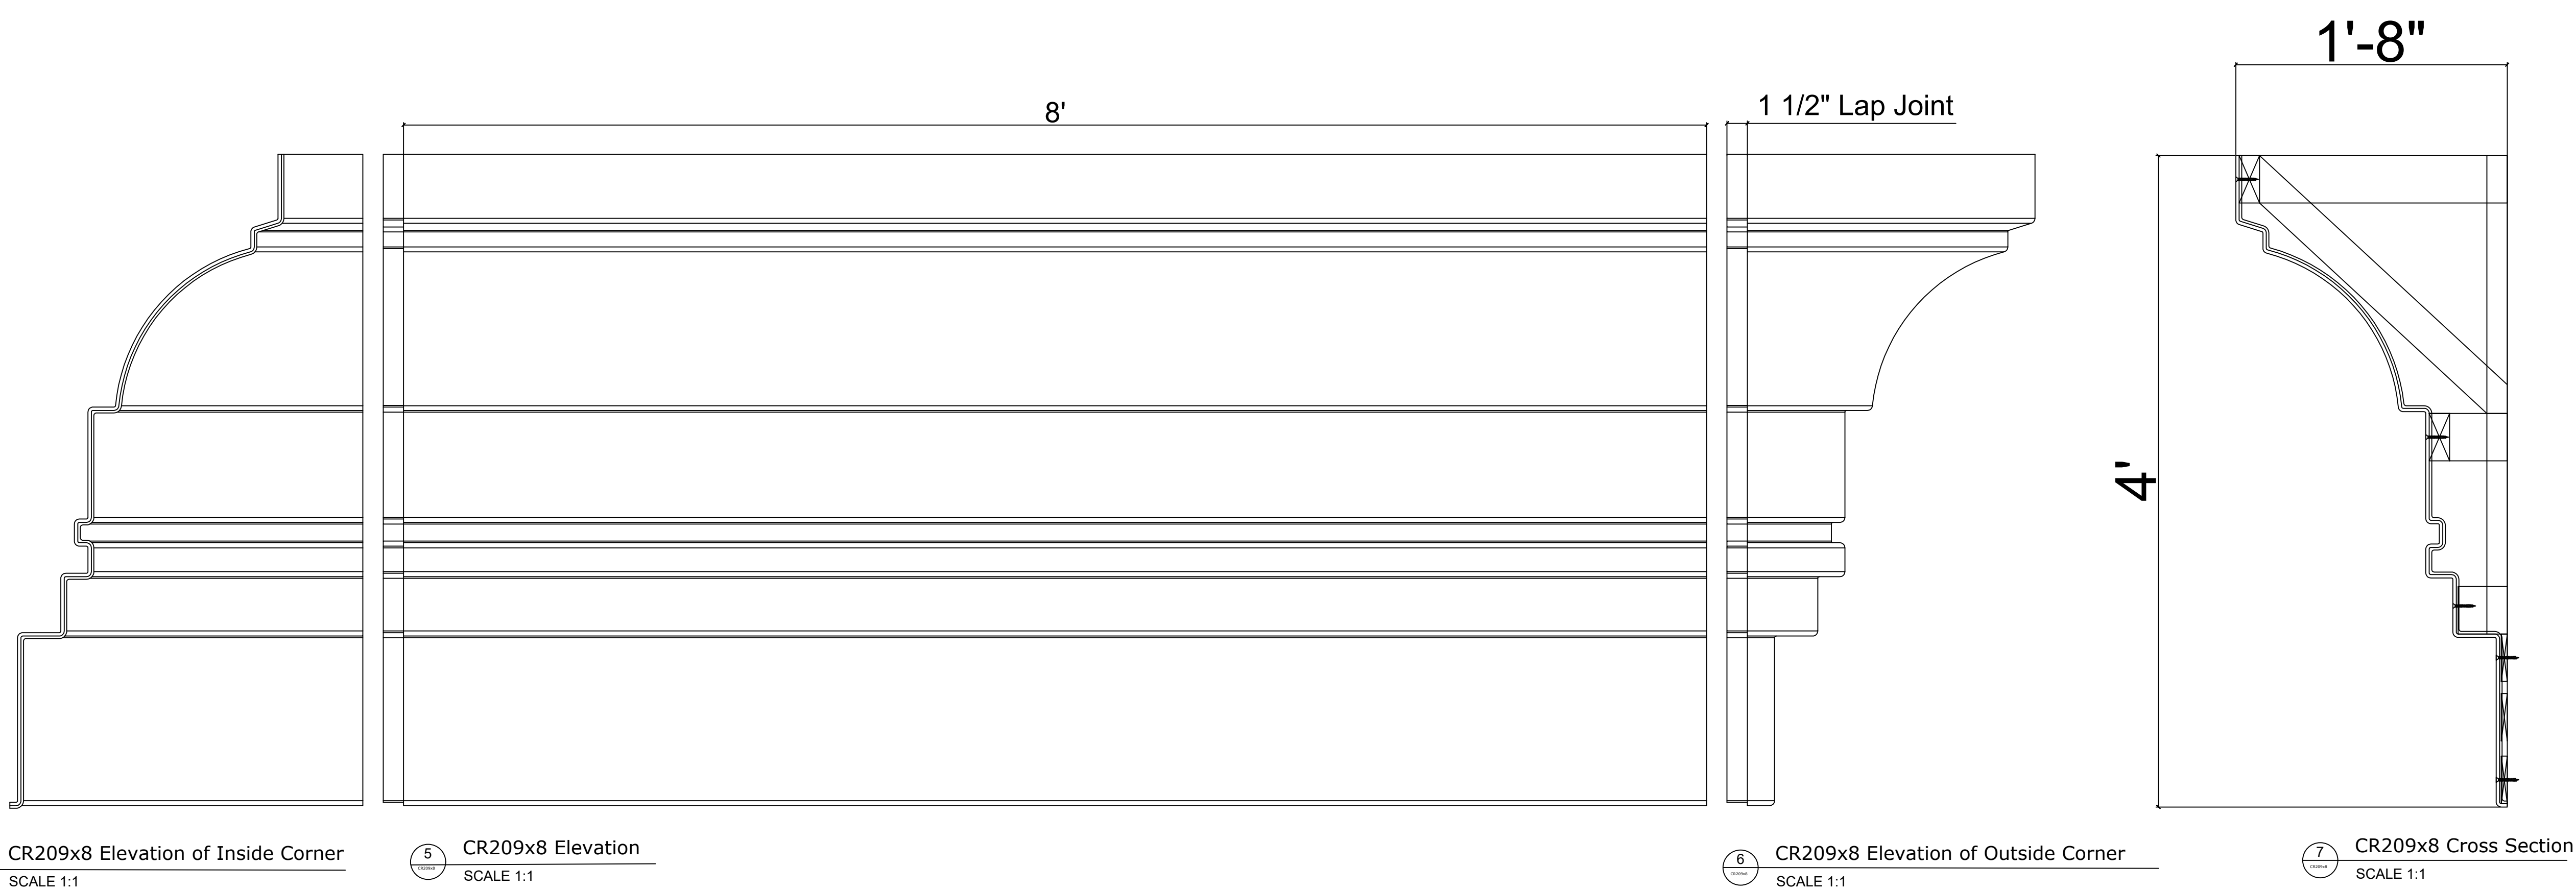

Fiberglass Cornice by Architectural Mall, Inc
 Available in Paint-Grade or Pre-Finished Gel Coat,
 Stone Finish, or Granite Finish

1 CR209x8 Inside Corner Top View
 SCALE 1:1

2 Top View CR209x8
 SCALE 1:1

3 CR209x8 Outside Corner Top View
 SCALE 1:1

4 CR209x8 Elevation of Inside Corner
 SCALE 1:1

5 CR209x8 Elevation
 SCALE 1:1

6 CR209x8 Elevation of Outside Corner
 SCALE 1:1

7 CR209x8 Cross Section
 SCALE 1:1

This is a recommendation. Actual framing to be determined by Engineer.

8 CR209x8 Inside Corner Under Side
 SCALE 1:1

9 CR209x8 Underside View
 SCALE 1:1

10 CR209x8 Outside Corner Under Side
 SCALE 1:1

CR209x8

4' H x 1'-8" P x 96" L

Manufactured By Architectural Mall, Inc
 323 St Paul Blvd. Carol Stream, IL 60188

T. 877-279-9993 F. 844-817-0480

www.columnsandbalustrades.com

Sales@architecturalmall.com