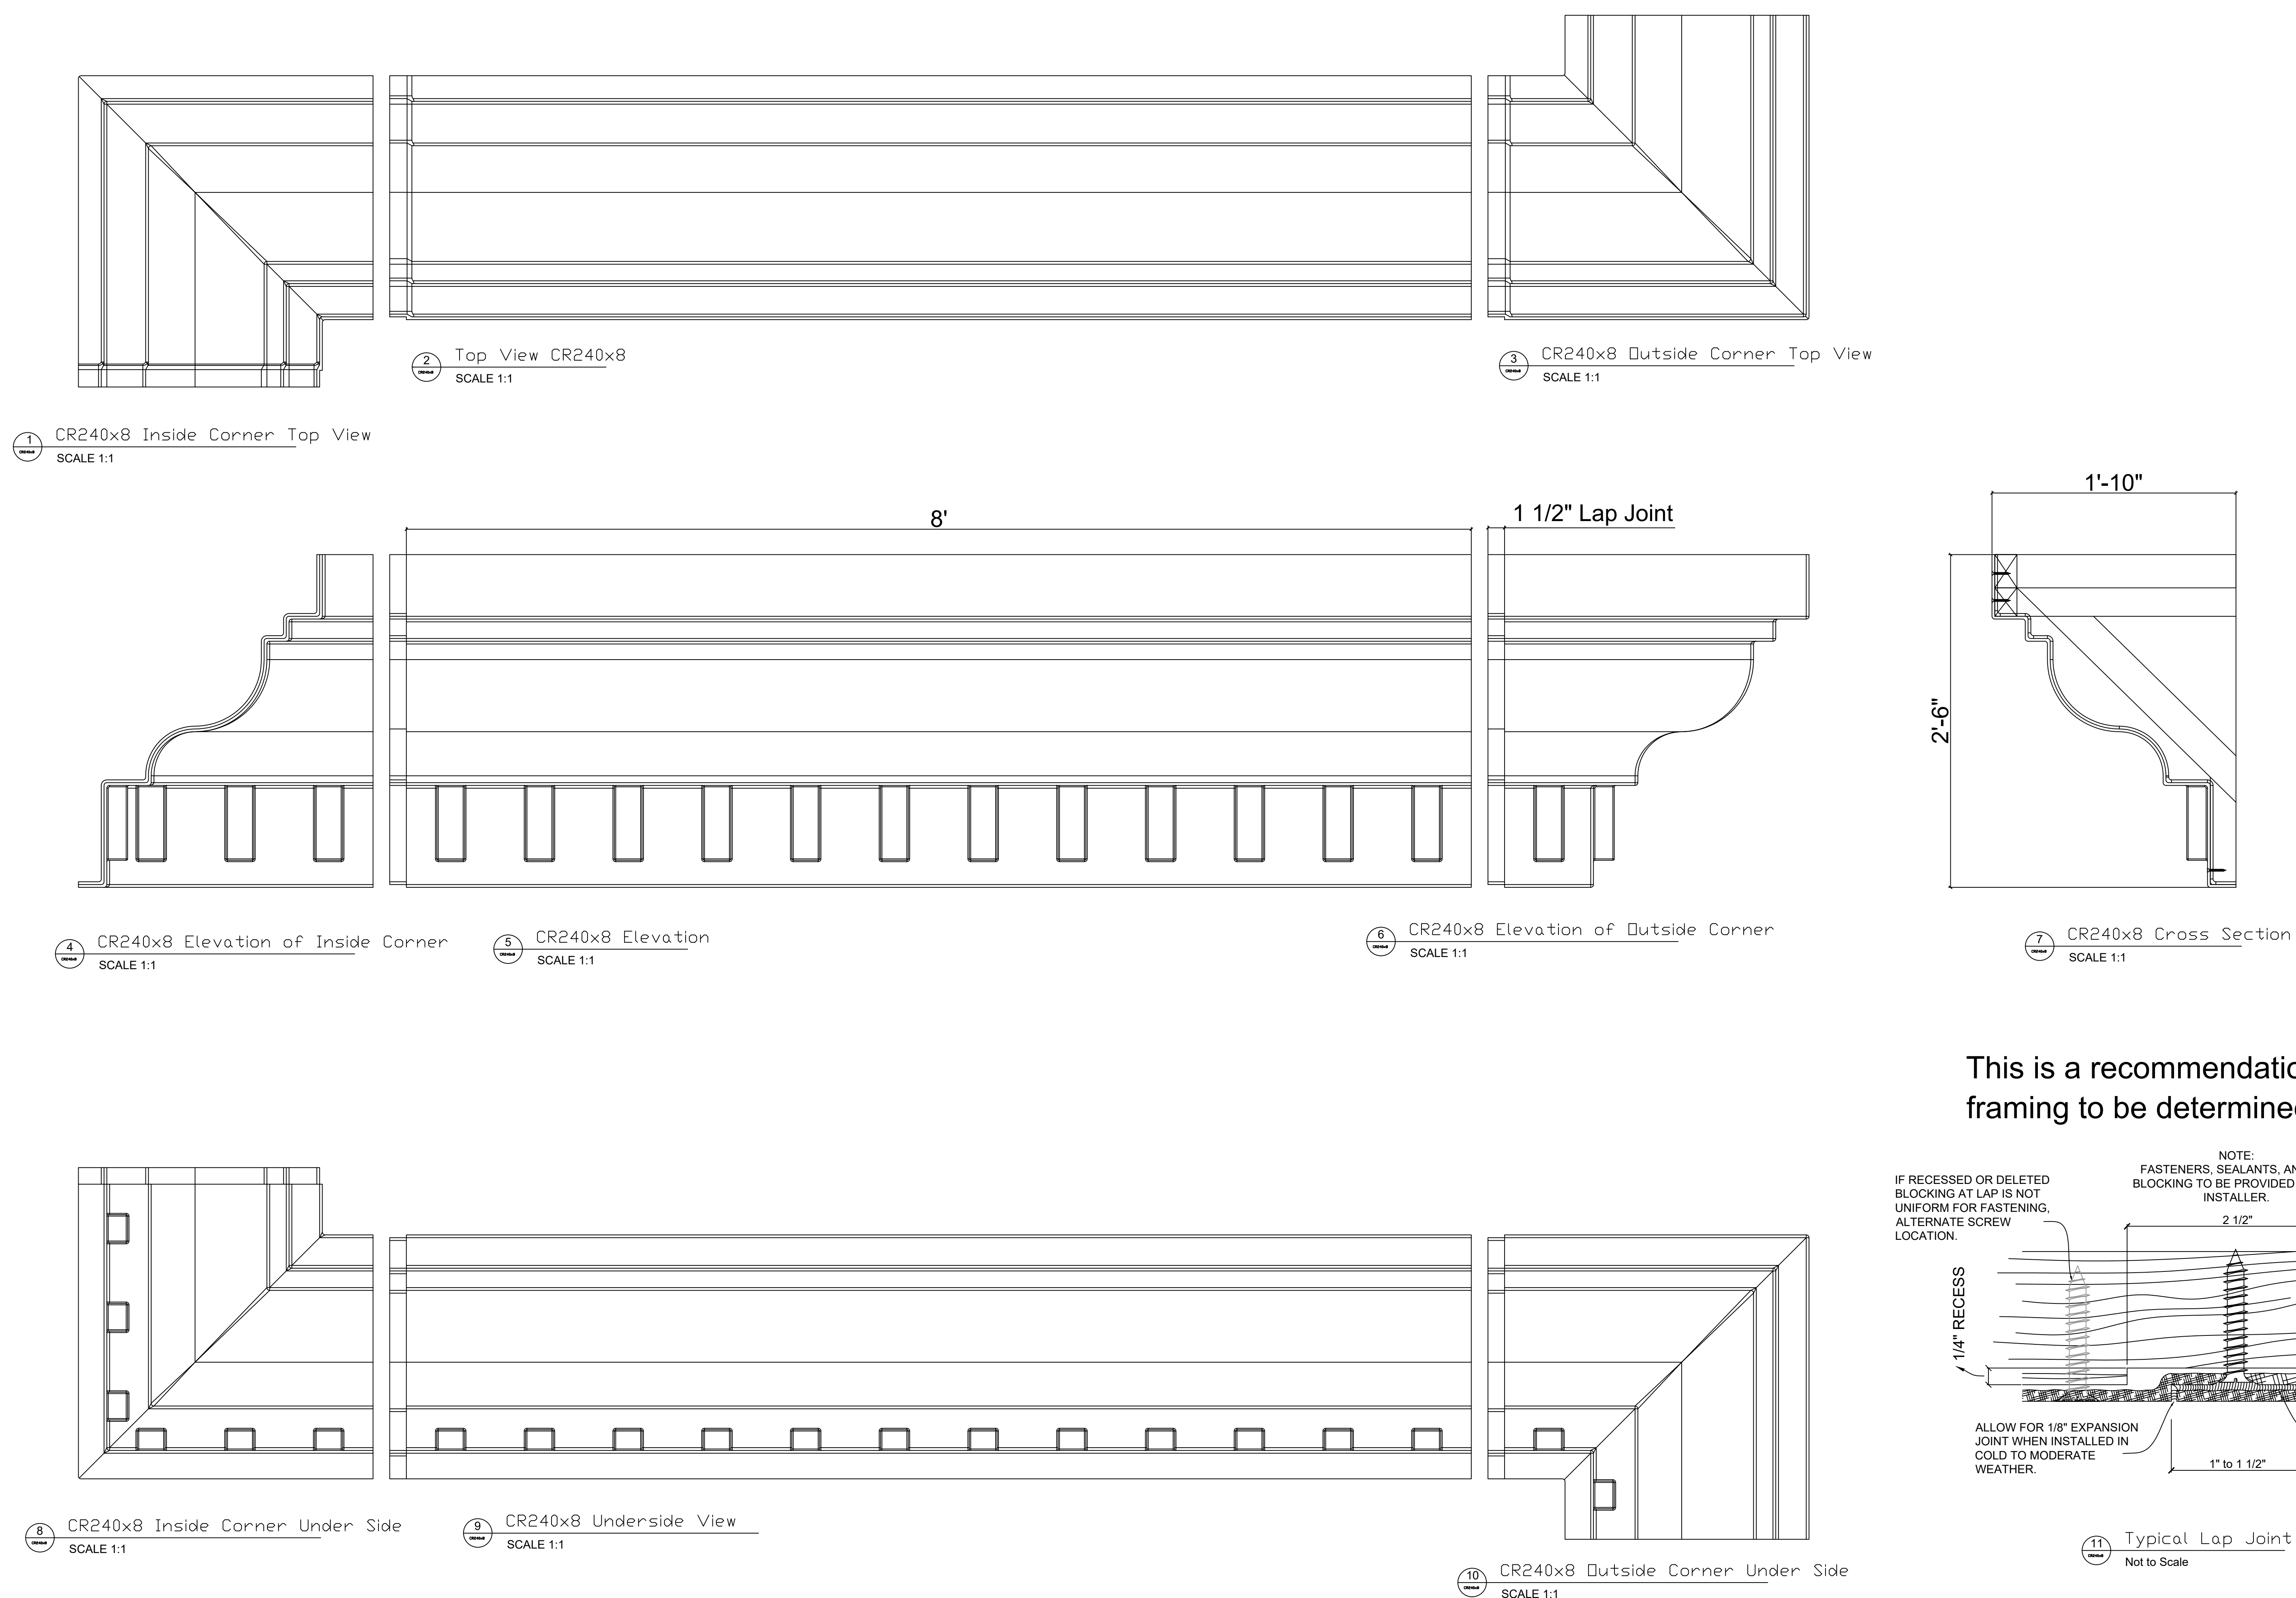

Fiberglass Cornice by Architectural Mall, Inc
 Available in Paint-Grade or Pre-Finished Gel Coat,
 Stone Finish, or Granite Finish

This is a recommendation. Actual framing to be determined by Engineer.

CR240x8

2'-6" H x 1'-10" P x 96" L

Manufactured By Architectural Mall, Inc
 323 St Paul Blvd. Carol Stream, IL 60188
 T. 877-279-9993 F. 844-817-0480
www.columnsandbalustrades.com
Sales@architecturalmall.com