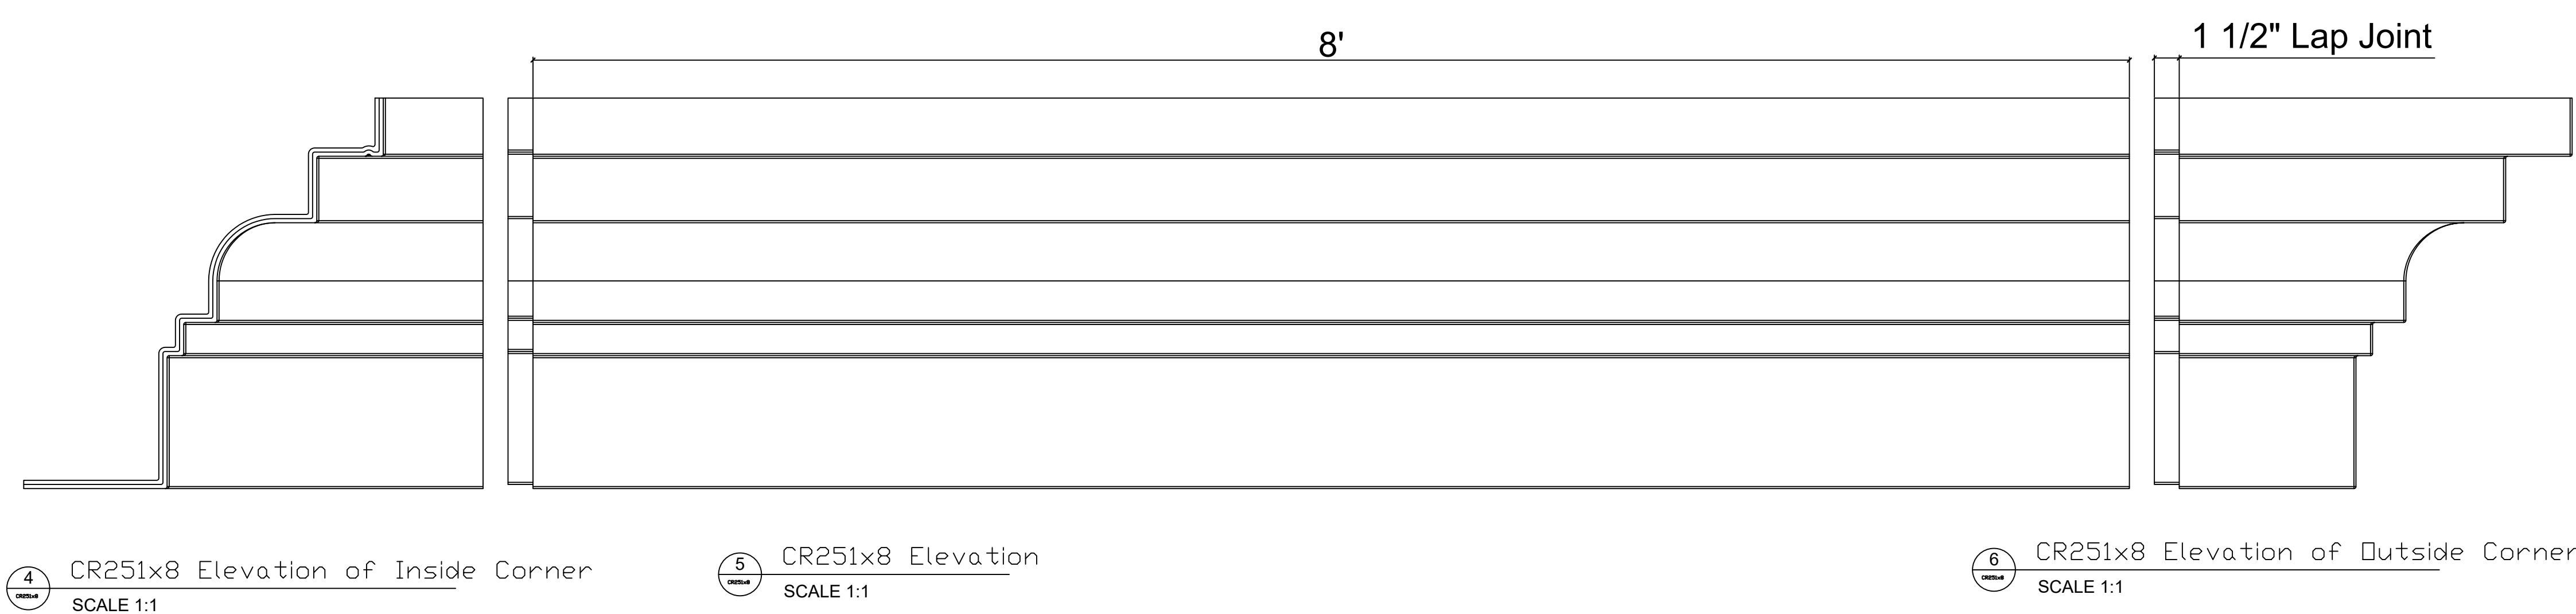

Fiberglass Cornice by Architectural Mall, Inc
Available in Paint-Grade or Pre-Finished Gel Coat,
Stone Finish, or Granite Finish