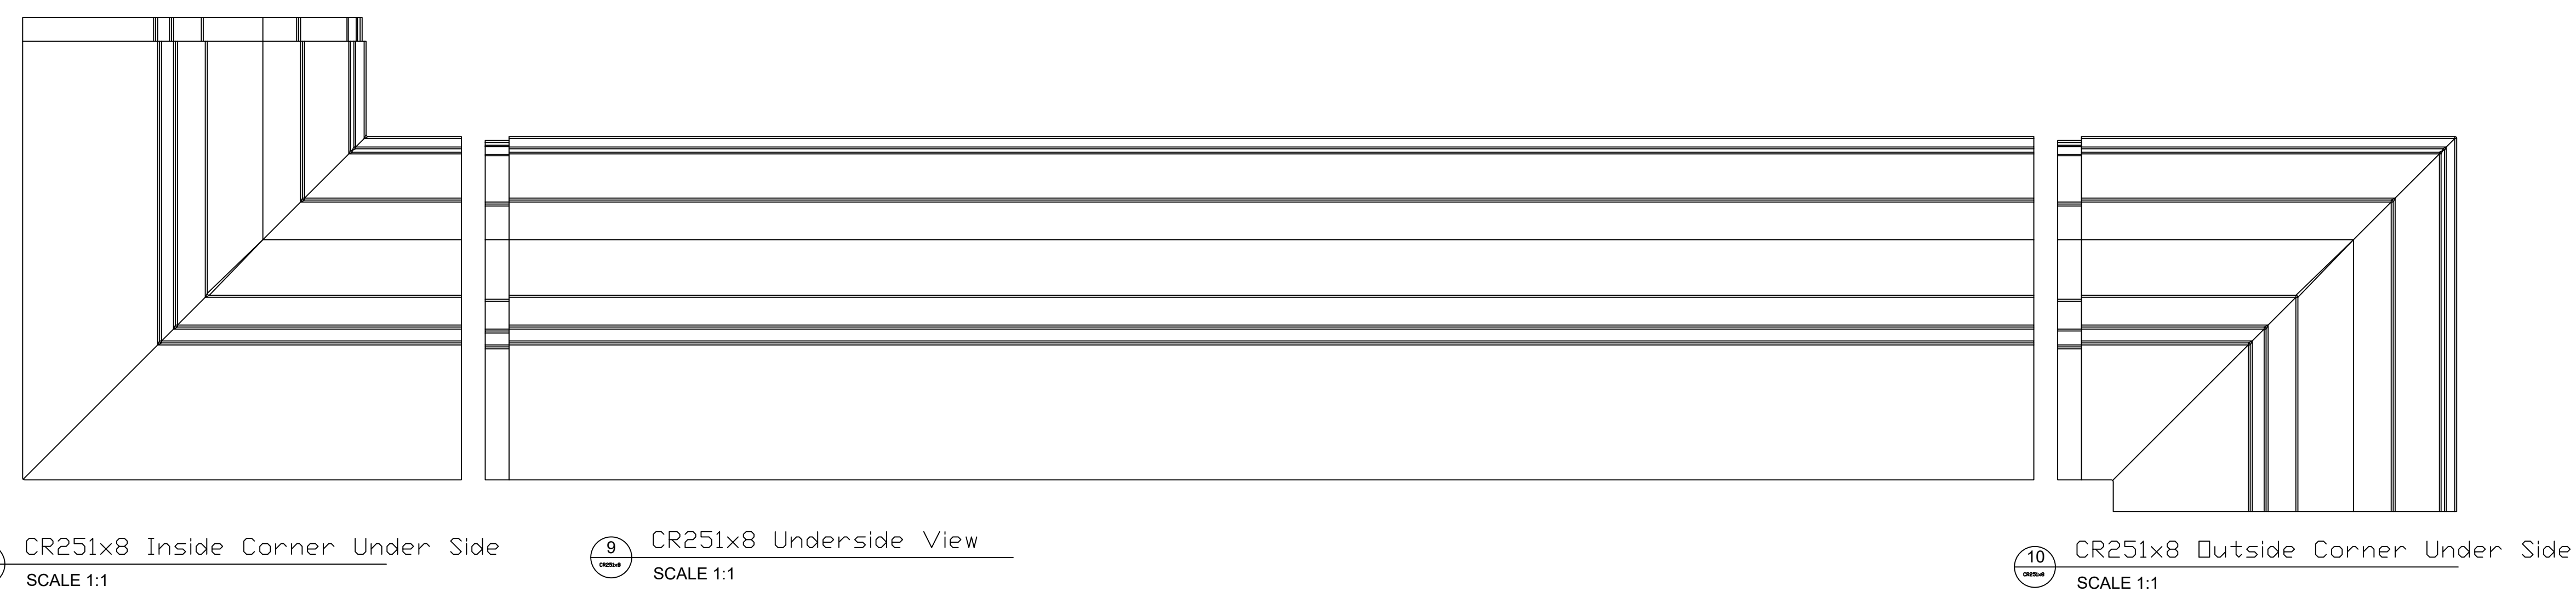

Fiberglass Cornice by Architectural Mall, Inc
Available in Paint-Grade or Pre-Finished Gel Coat,
Stone Finish, or Granite Finish