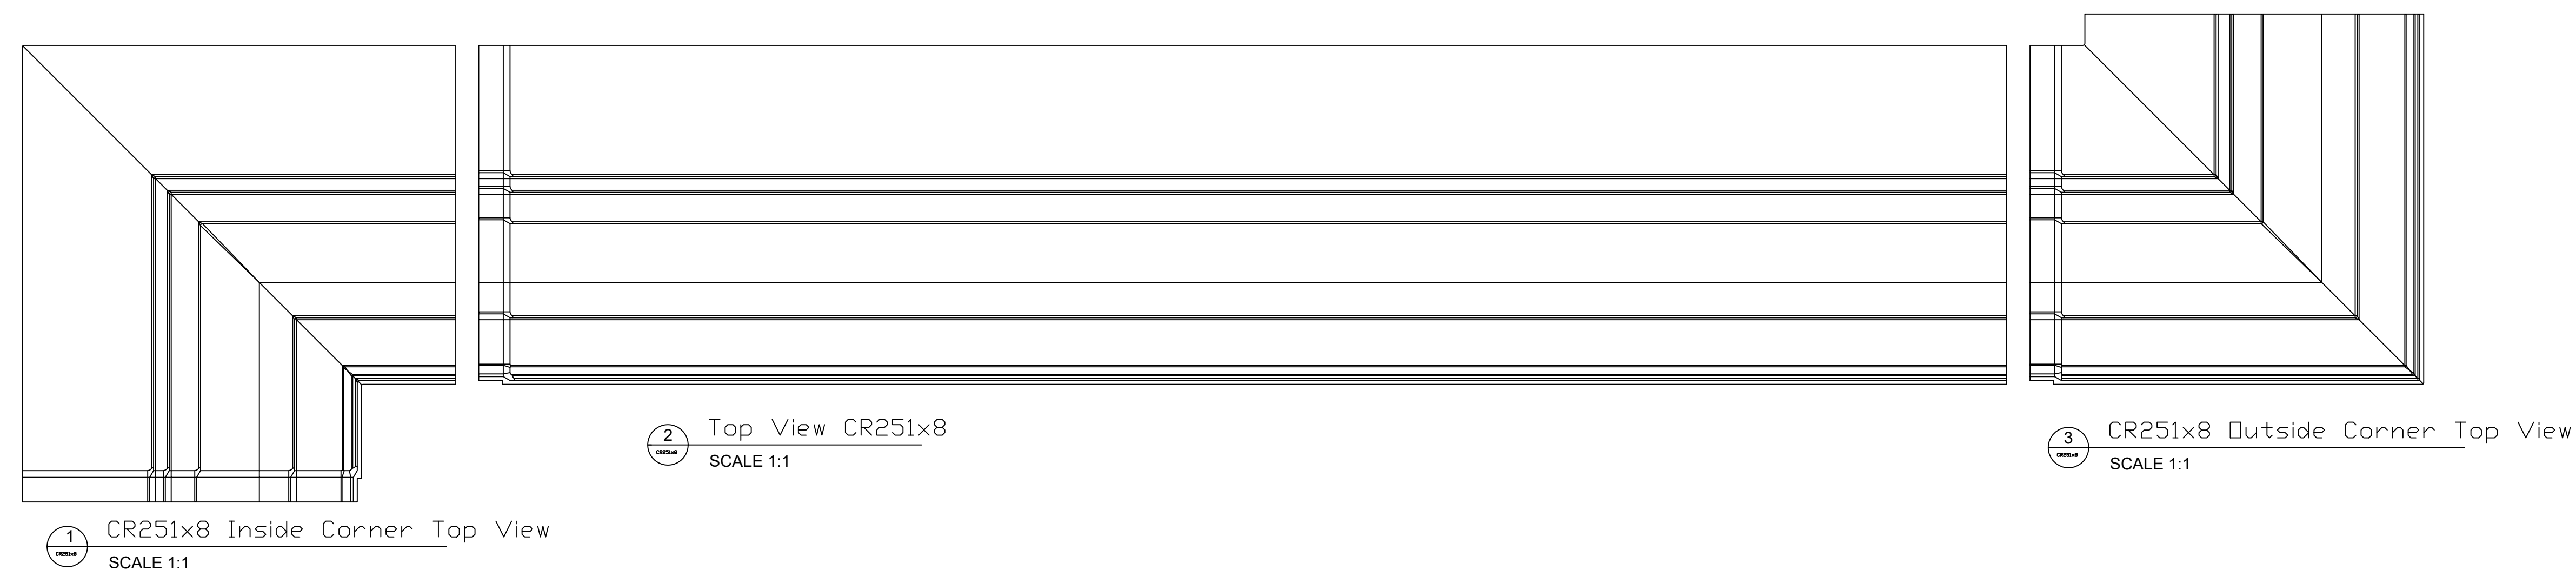

Fiberglass Cornice by Architectural Mall, Inc
Available in Paint-Grade or Pre-Finished Gel Coat,
Stone Finish, or Granite Finish