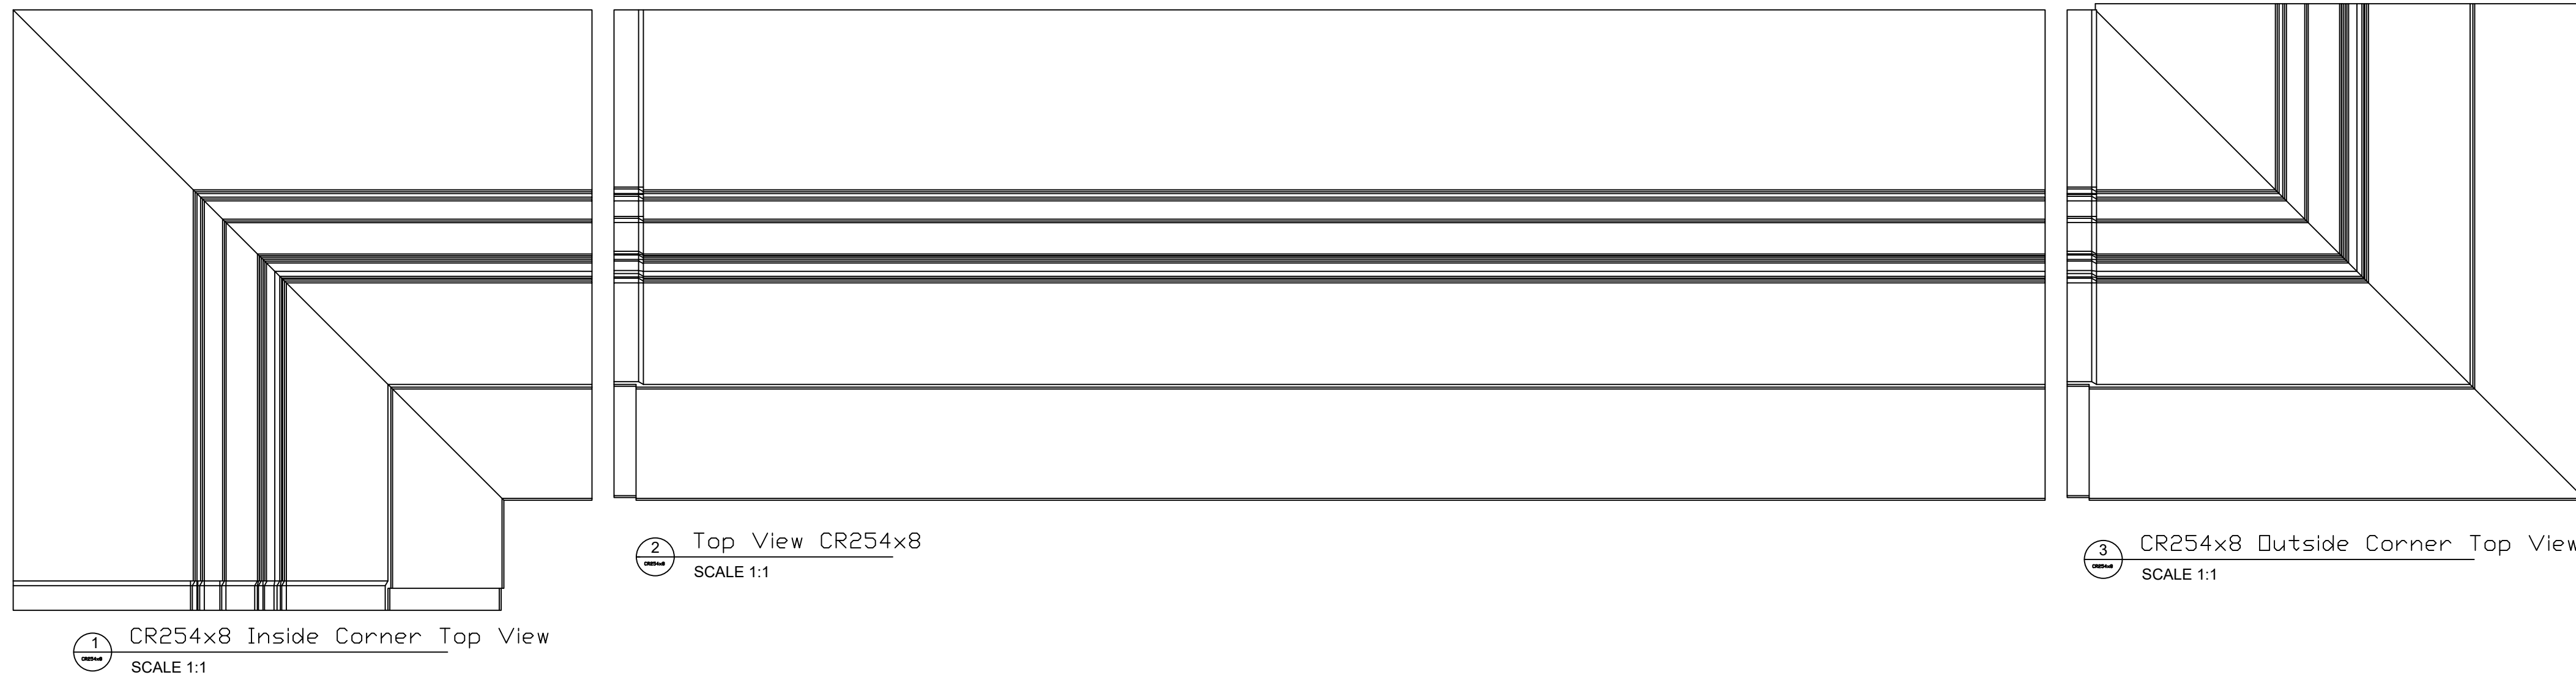

Fiberglass Cornice by Architectural Mall, Inc
Available in Paint-Grade or Pre-Finished Gel Coat,
Stone Finish, or Granite Finish