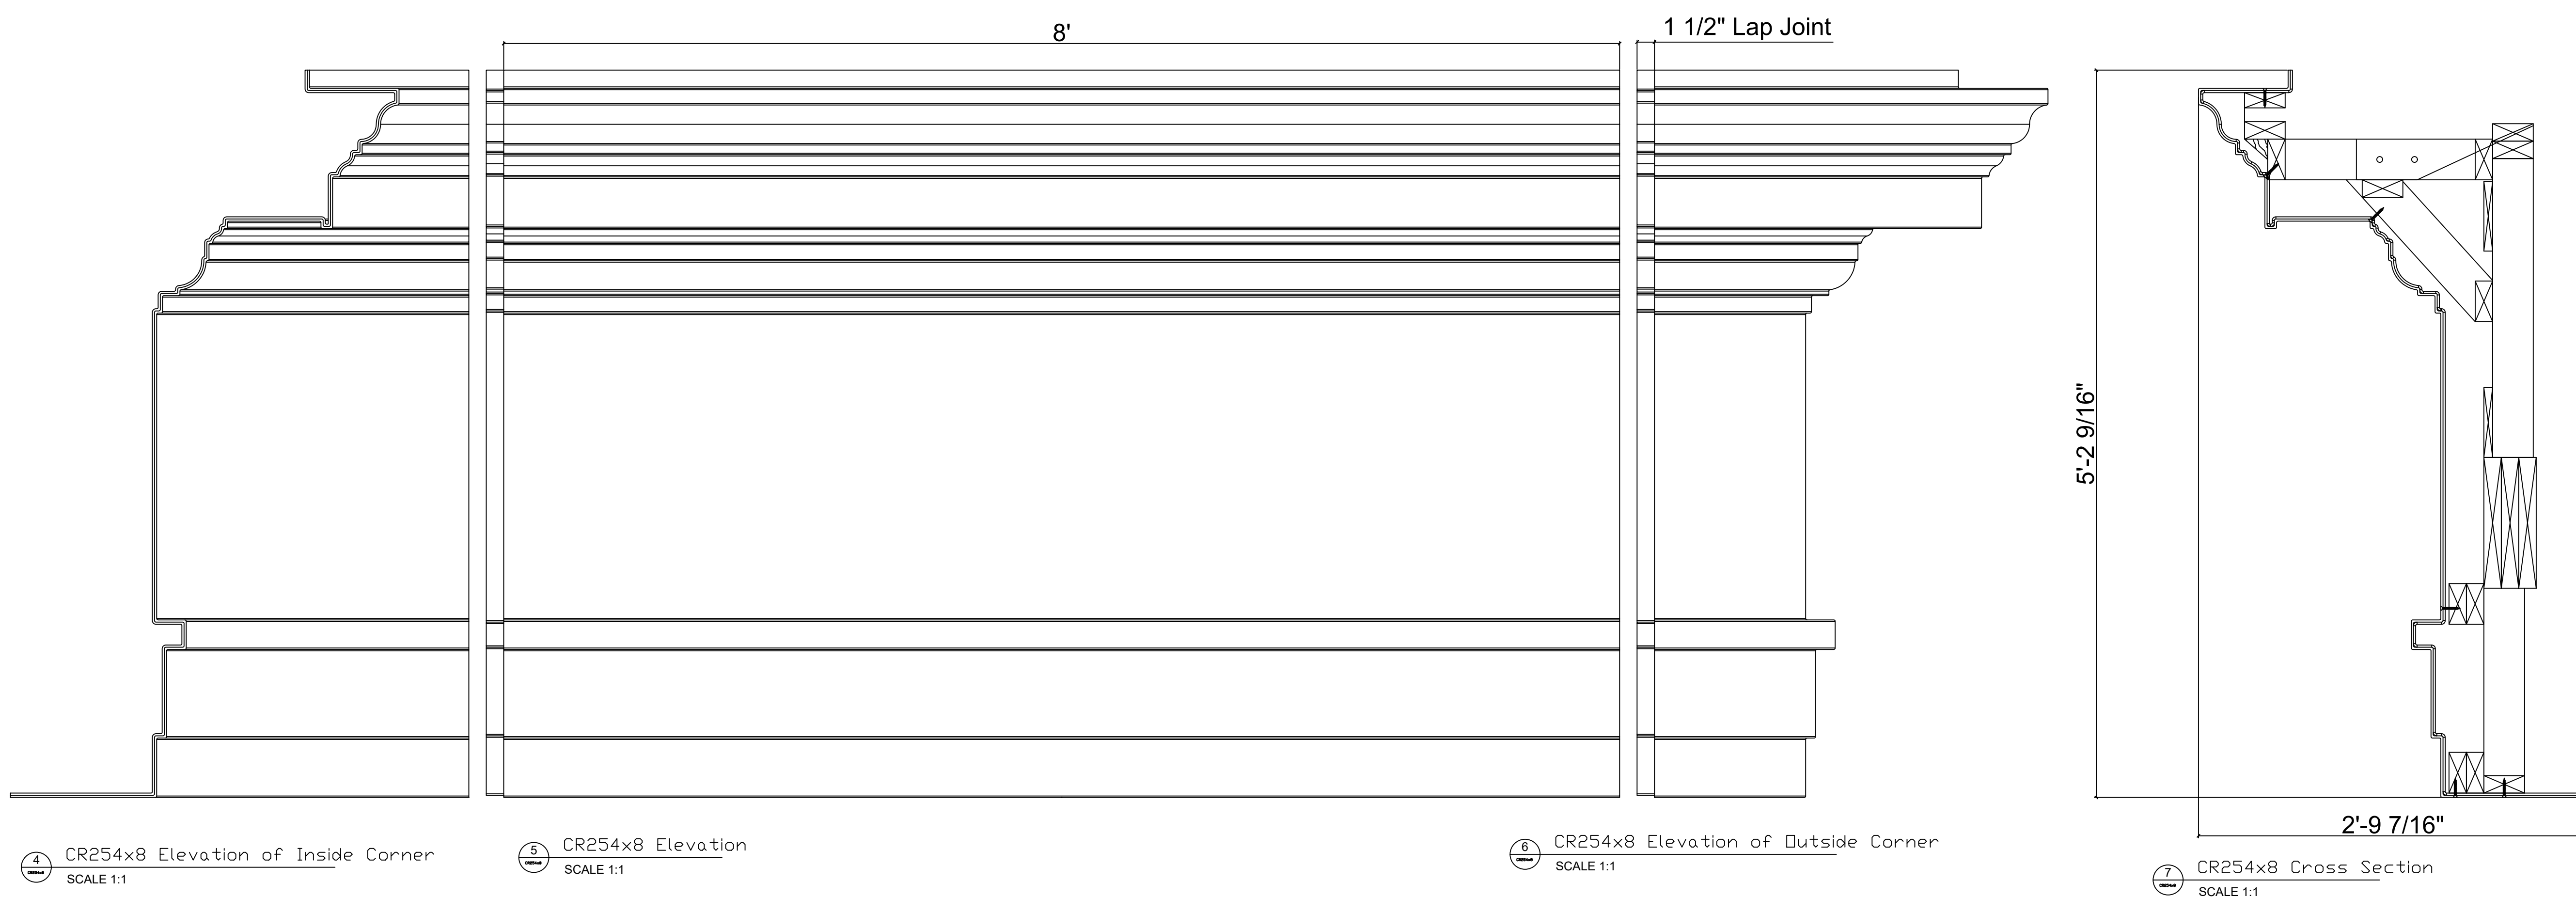

Fiberglass Cornice by Architectural Mall, Inc
 Available in Paint-Grade or Pre-Finished Gel Coat,
 Stone Finish, or Granite Finish

This is a recommendation. Actual framing to be determined by Engineer.

CR254x8

5'-2 9/16" H x 2'-9 7/16" P x 96" L
 Manufactured By Architectural Mall, Inc
 323 St Paul Blvd. Carol Stream, IL 60188
 T. 877-279-9993 F. 844-817-0480
www.columnsandbalustrades.com
Sales@architecturalmall.com