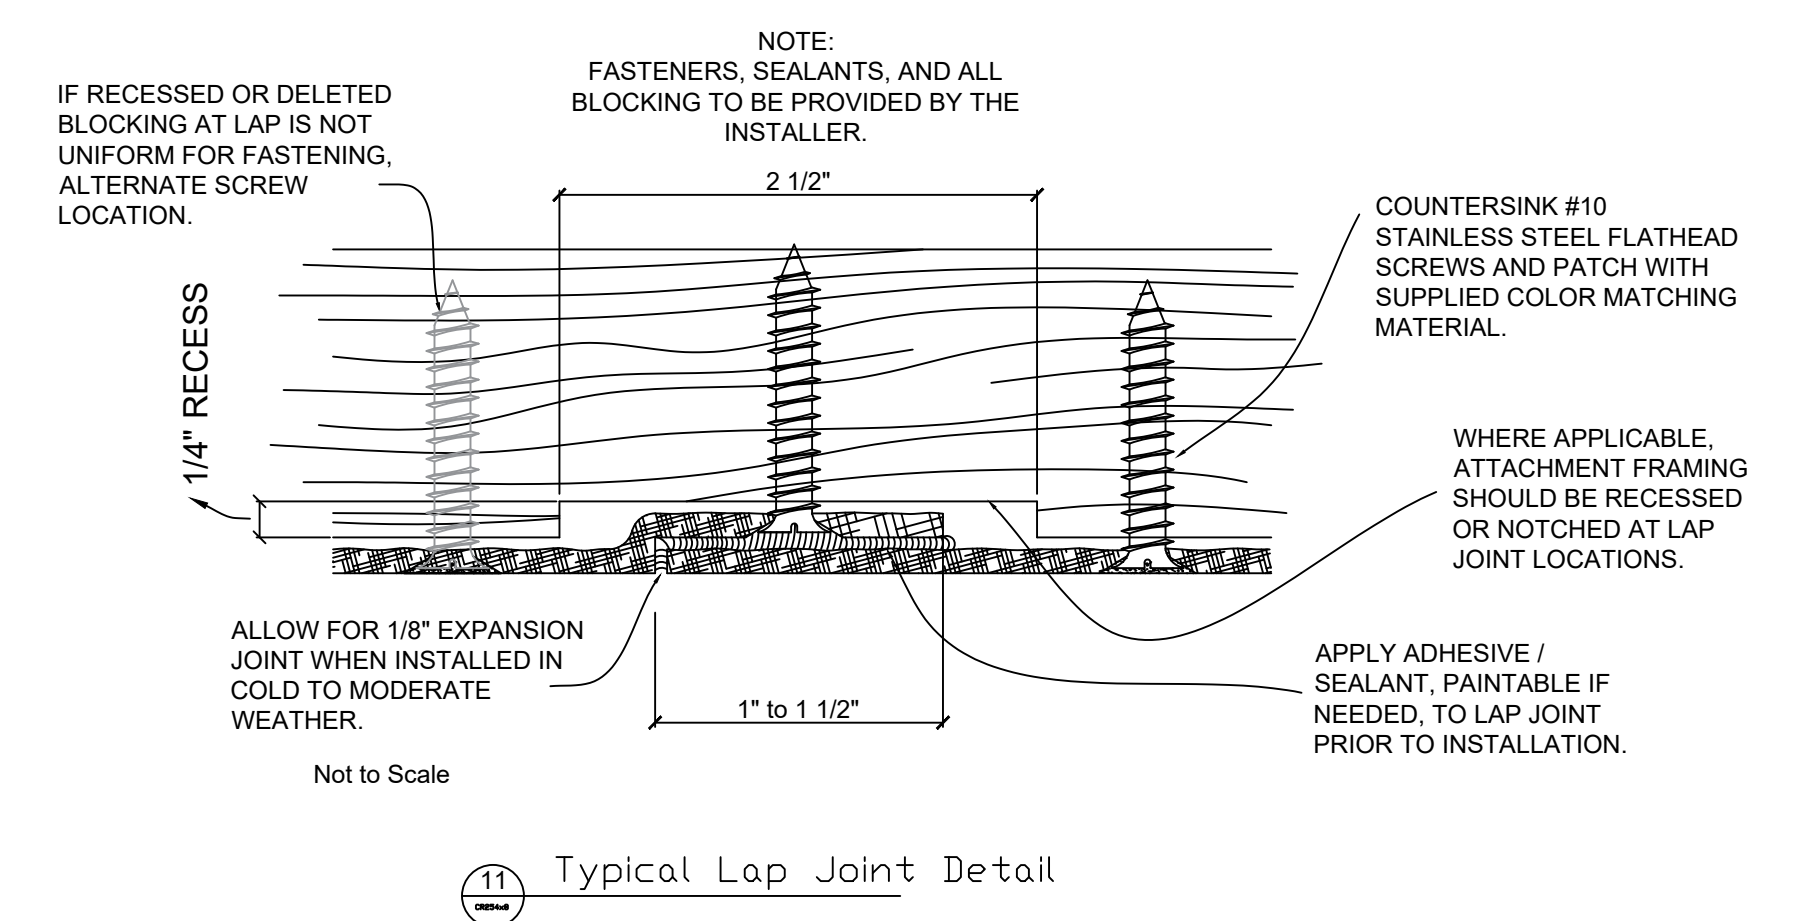

Fiberglass Cornice by Architectural Mall, Inc
 Available in Paint-Grade or Pre-Finished Gel Coat,
 Stone Finish, or Granite Finish

This is a recommendation. Actual framing to be determined by Engineer.

CR254x8

5'-2 9/16" H x 2'-9 7/16" P x 96" L
 Manufactured By Architectural Mall, Inc
 323 St Paul Blvd. Carol Stream, IL 60188
 T. 877-279-9993 F. 844-817-0480
www.columnsandbalustrades.com
Sales@architecturalmall.com