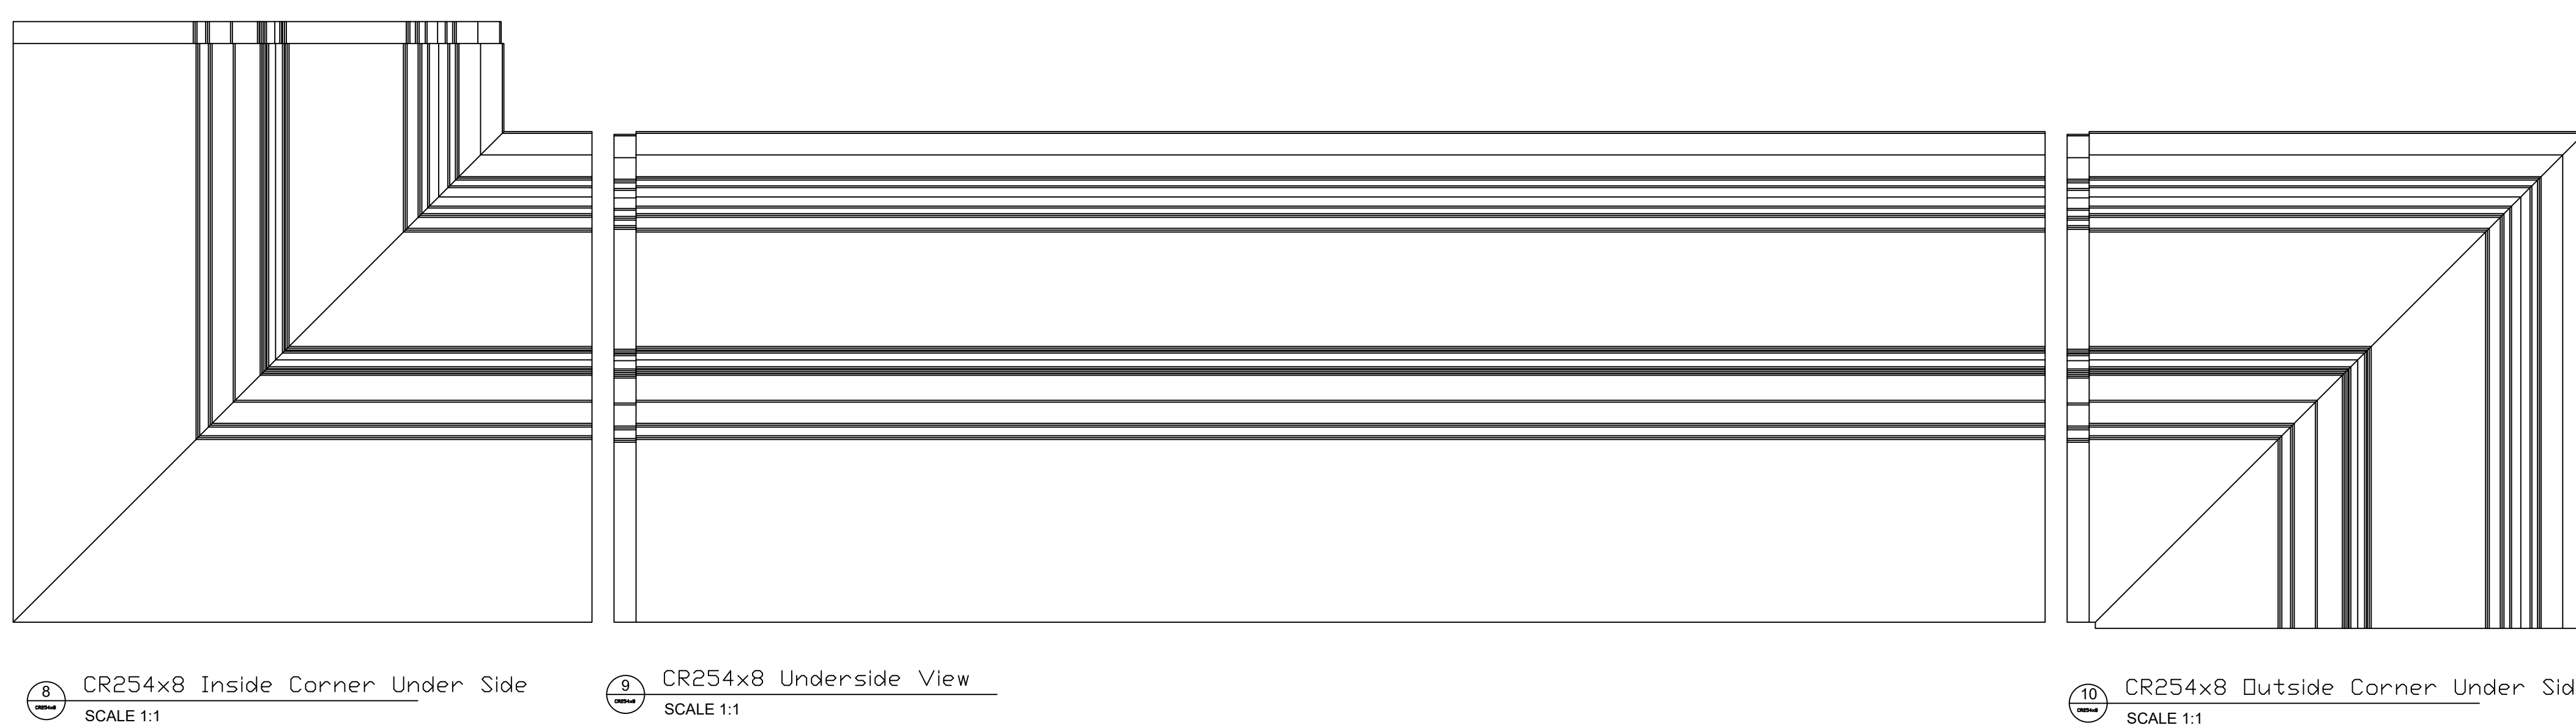

Fiberglass Cornice by Architectural Mall, Inc
Available in Paint-Grade or Pre-Finished Gel Coat,
Stone Finish, or Granite Finish